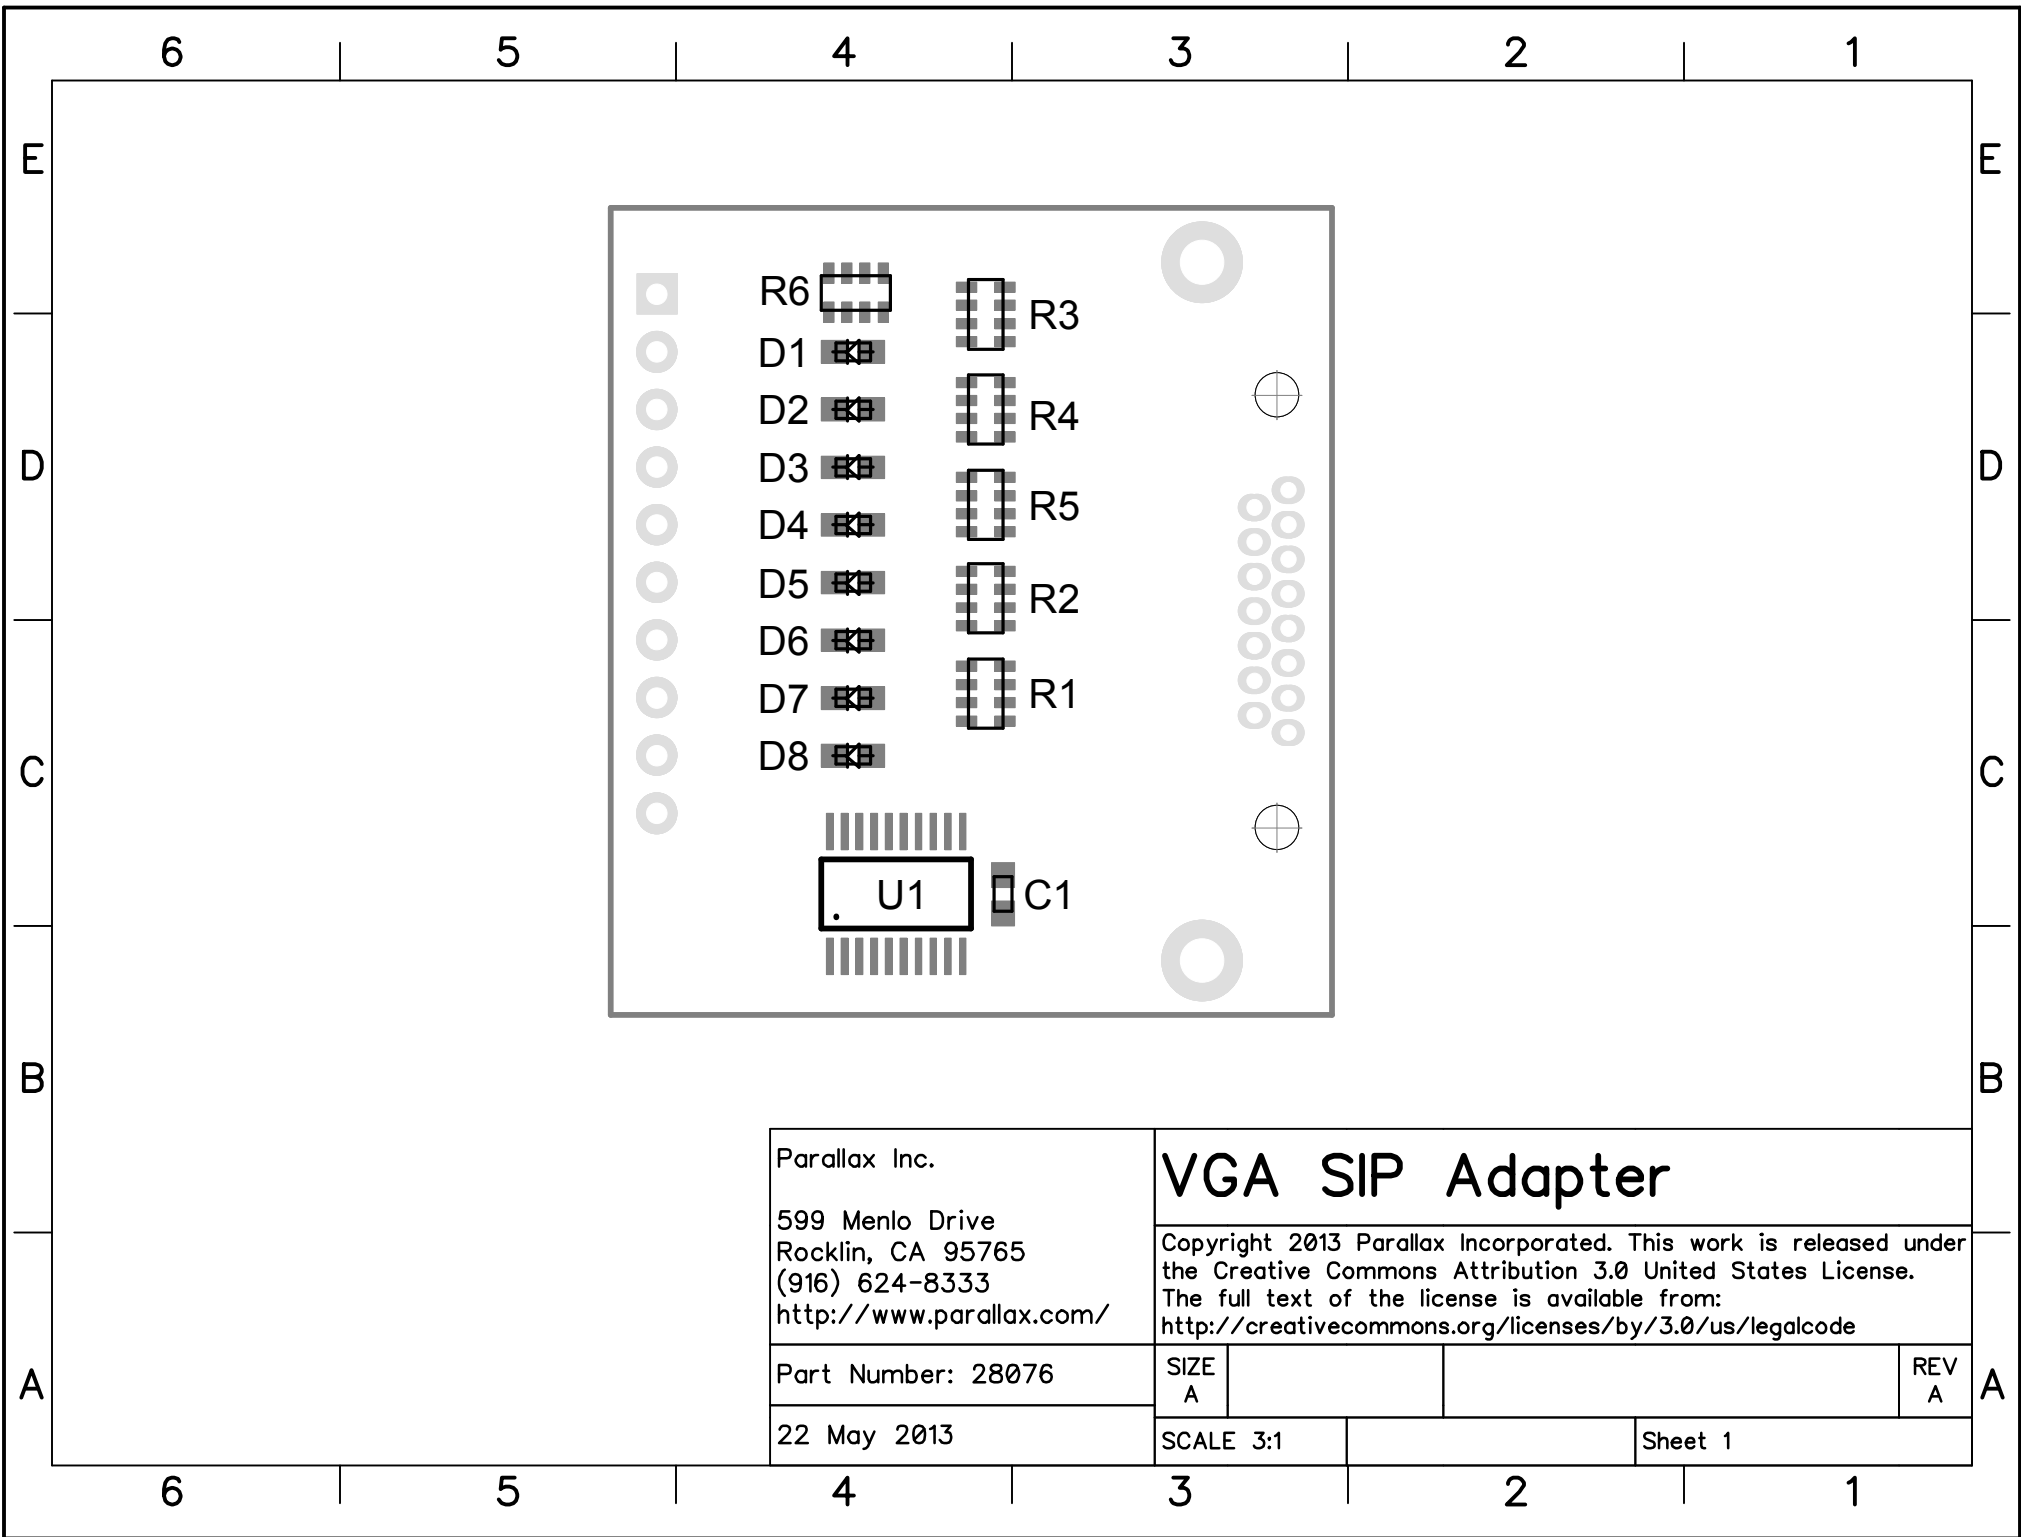

Parallax Inc.
599 Menlo Drive
Rocklin, CA 95765
(916) 624-8333
<http://www.parallax.com/>

Part Number: 28076

22 May 2013

VGA SIP Adapter

Copyright 2013 Parallax Incorporated. This work is released under the Creative Commons Attribution 3.0 United States License. The full text of the license is available from: <http://creativecommons.org/licenses/by/3.0/us/legalcode>

SIZE A			REV A
SCALE 3:1		Sheet 1