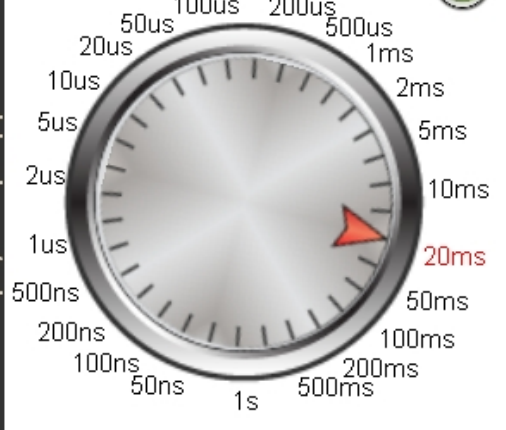

Click to run/stop measurements