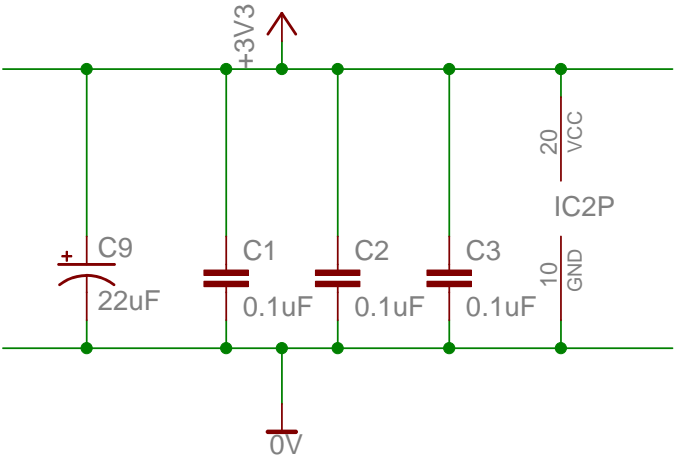

Video or Catalina Ram with SD access

Address A0 to A11 selected from the propeller

Latches on +ve edge