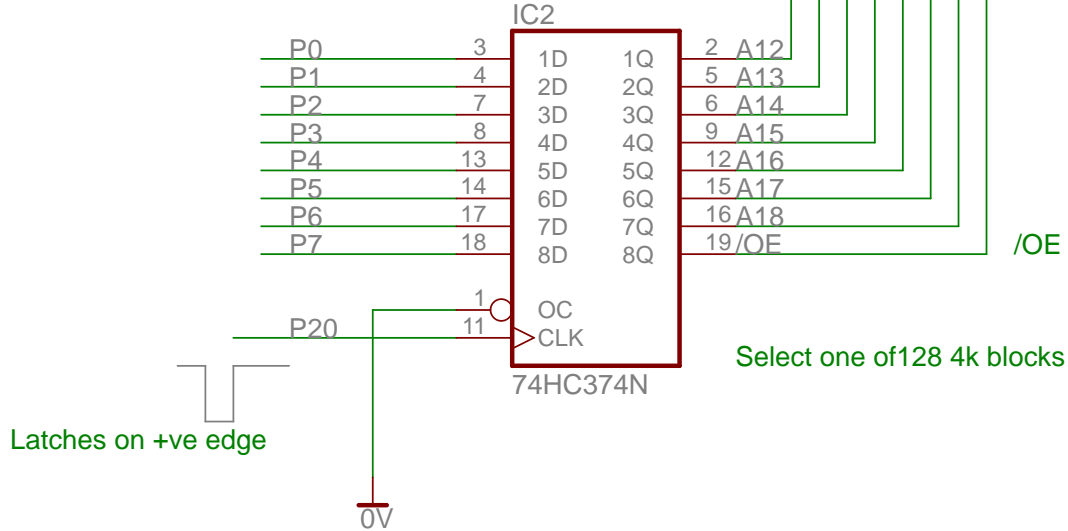

Video or Catalina Ram with SD access

Address A0 to A11 selected from the propeller

Latches on +ve edge