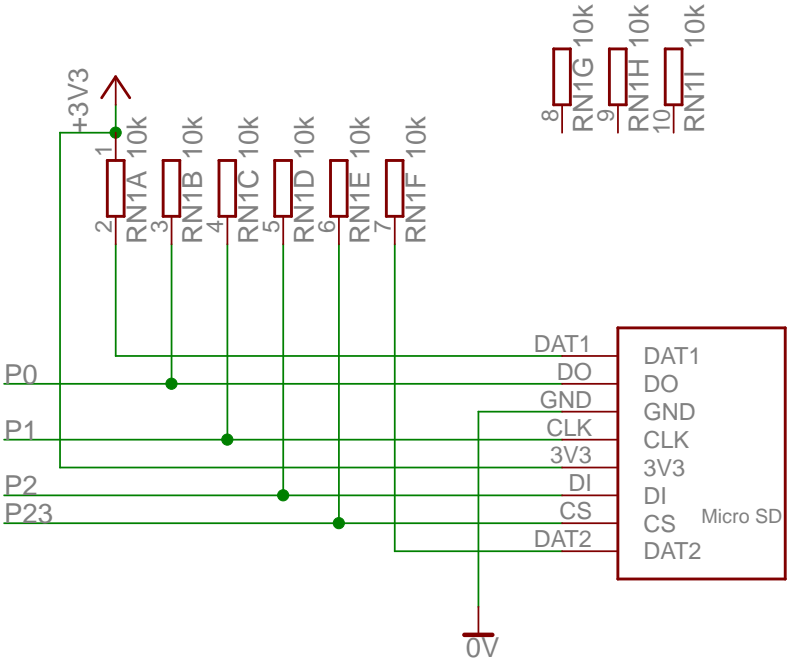

Video or Catalina Ram with SD access

Address A0 to A11 selected from the propeller

Latches on +ve edge