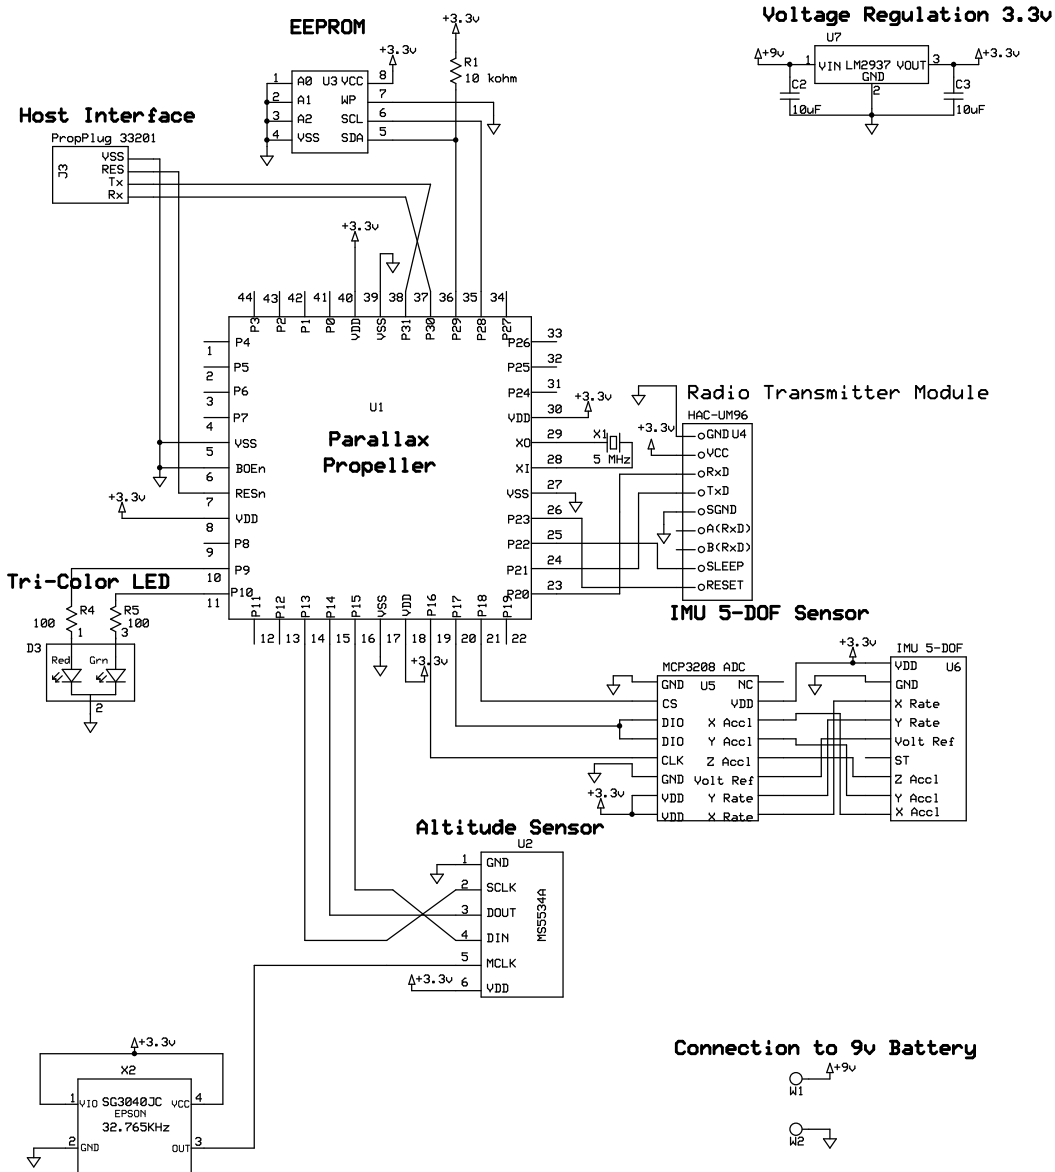

Transmitter

Receiver

UCF - Senior Design		
RocketIMU		
Jessica Uelman	Rev 3.0 9/23/2008	Page # or name