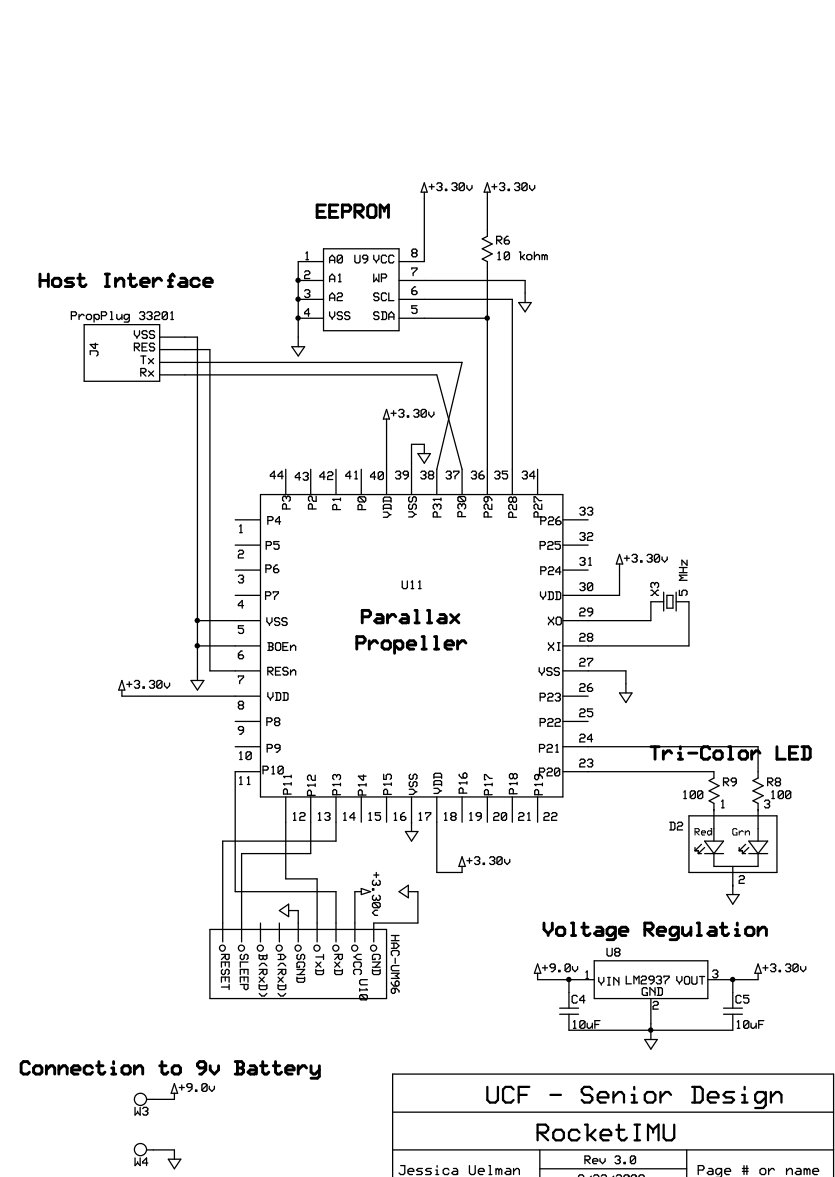

Transmitter

Receiver

UCF - Senior Design		
RocketIMU		
Jessica Uelman	Rev 3.0 9/23/2008	Page # or name