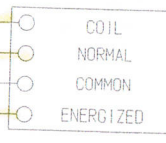

DARLINGTON
L6220

TYCO
D3002

open/close
(top)

Black | White
Red | GRN
A | K | E | C

motor (bottom)