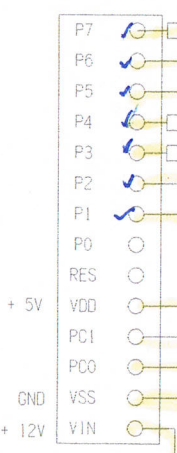

DARLINGTON
L6220

TYCO
D3002

open/close
(top)

Black | White
Red | GRN
A | K | E | C

motor (bottom)