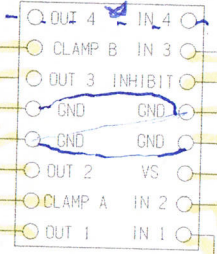

DARLINGTON
L6220

TYCO
D3002

open/close
(top)

Black | White
Red | GRN
A | K | E | C

motor (bottom)