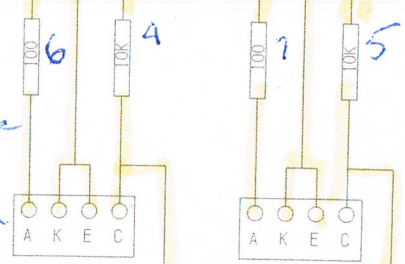

DARLINGTON
L6220

TYCO
D3002

open/close
(top)

Black | White
Red | GRN
A | K | E | C

motor (bottom)