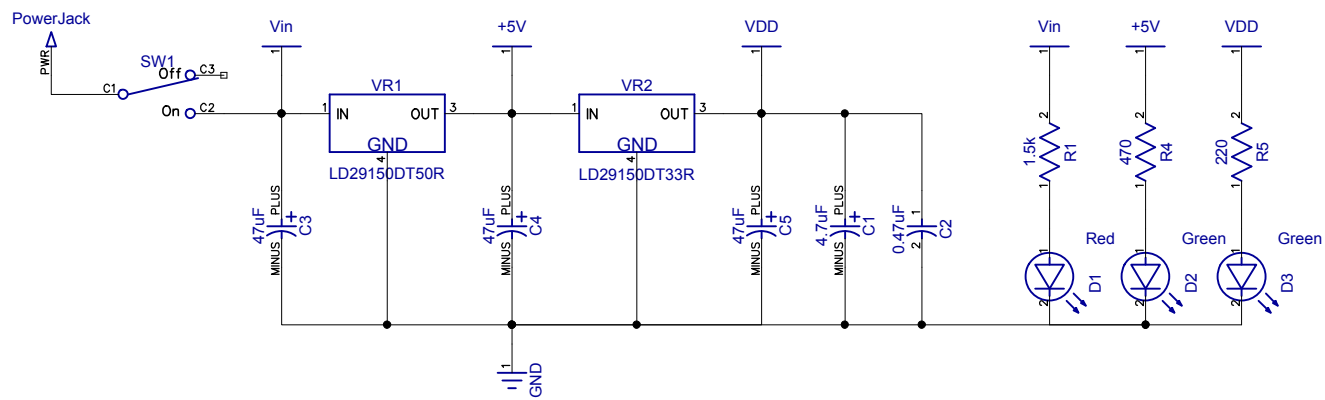

\*Pre-programmed with Bootloader

Propeller Platform SD - Main		
www.gadgetgangster.com/281		Rev A
Feb. 15, 2010		
schematic.dch		Sheet 1/3

Propeller Platform SD - Main

	www.gadgetgangster.com/281	Rev A
Feb. 15, 2010		
schematic.dch	Sheet 1/3	

Propeller Platform SD - Main		
	<a href="http://www.gadgetgangster.com/281">www.gadgetgangster.com/281</a>	Rev A
Feb. 15, 2010		
schematic.dch		Sheet 1/3