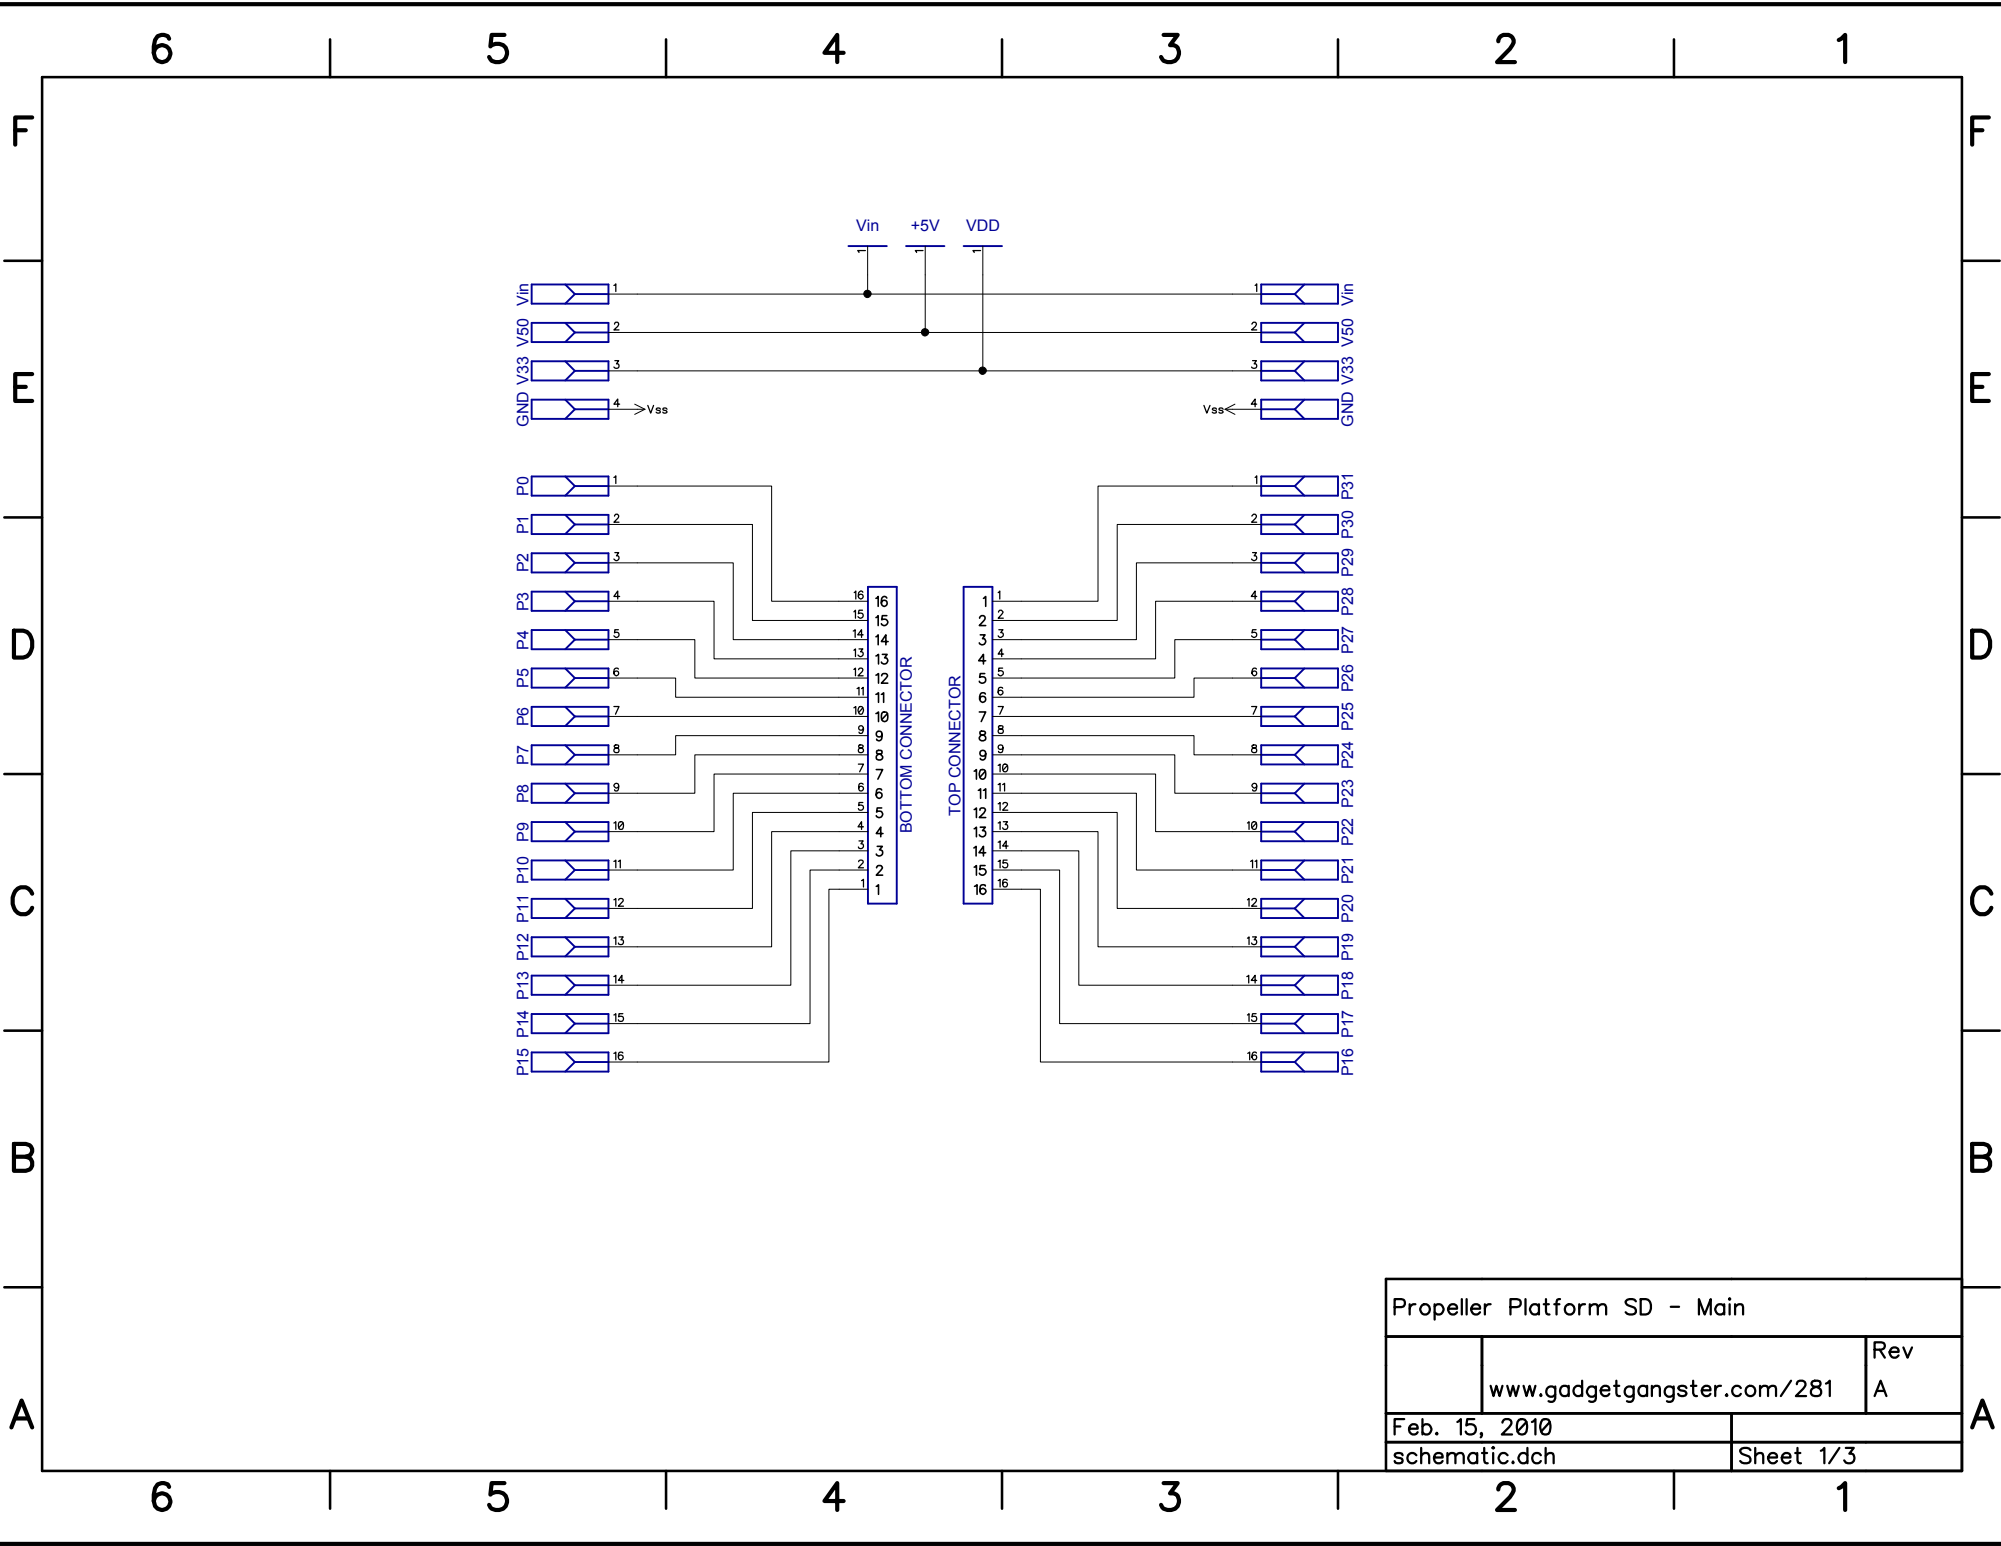

\*Pre-programmed with Bootloader

Propeller Platform SD - Main		
www.gadgetgangster.com/281		Rev A
Feb. 15, 2010		
schematic.dch		Sheet 1/3

Propeller Platform SD - Main

	www.gadgetgangster.com/281	Rev A
Feb. 15, 2010		
schematic.dch	Sheet 1/3	

Propeller Platform SD - Main		
	<a href="http://www.gadgetgangster.com/281">www.gadgetgangster.com/281</a>	Rev A
Feb. 15, 2010		
schematic.dch		Sheet 1/3