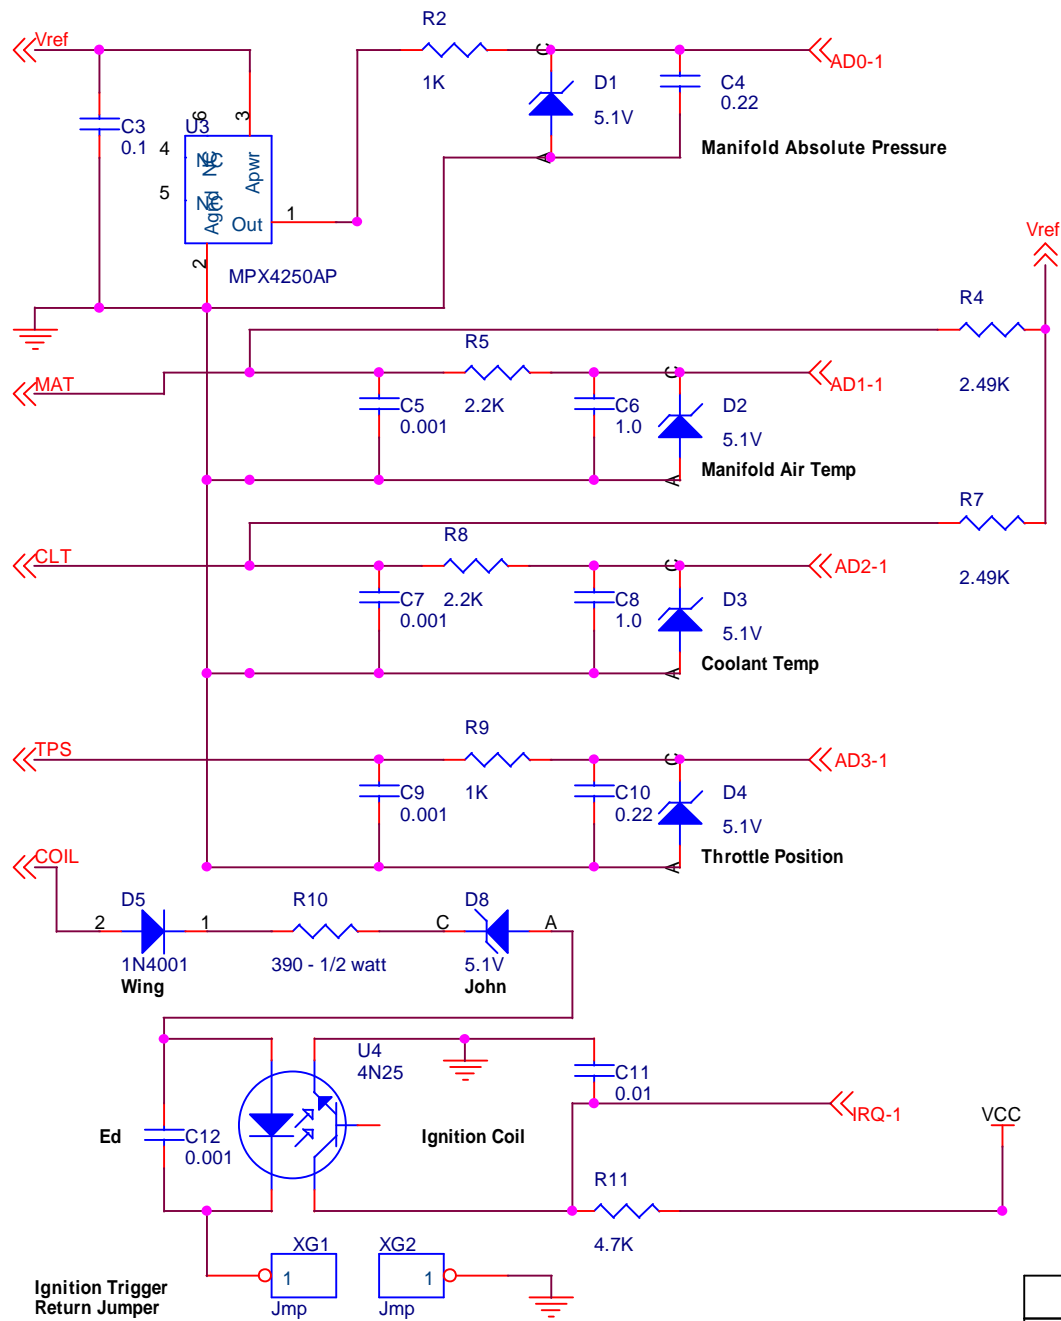

Title		
Megasquirt - CPU - B. A. Bowling		
Size	Document Number	Rev
A	Rev 2.2 _ Mod Dec 2002	2.2
Date:	Monday, December 30, 2002	Sheet 1 of 6

Ignition Trigger Return Jumper

Title		
Megasquirt - Input		
Size	Document Number	Rev
A	Rev 2.2	2.2
Date:	Monday, December 30, 2002	Sheet 2 of 6

Title		
Megasquirt - Output		
Size	Document Number	Rev
A	Rev 2.2	2.2
Date:	Monday, December 30, 2002	Sheet 3 of 6

Title		
Megasquirt - Power		
Size	Document Number	Rev
A	Rev 2.2	2.2
Date:	Monday, December 30, 2002	Sheet 4 of 6

Title		
Megasquirt - Connector		
Size	Document Number	Rev
A	Rev 2.2	2.2
Date:	Monday, December 30, 2002	Sheet 5 of 6

Title		
MegaSquirt - LED Indicators		
Size A	Document Number Rev 2.2	Rev 2.2
Date:	Monday, December 30, 2002	Sheet 6 of 6