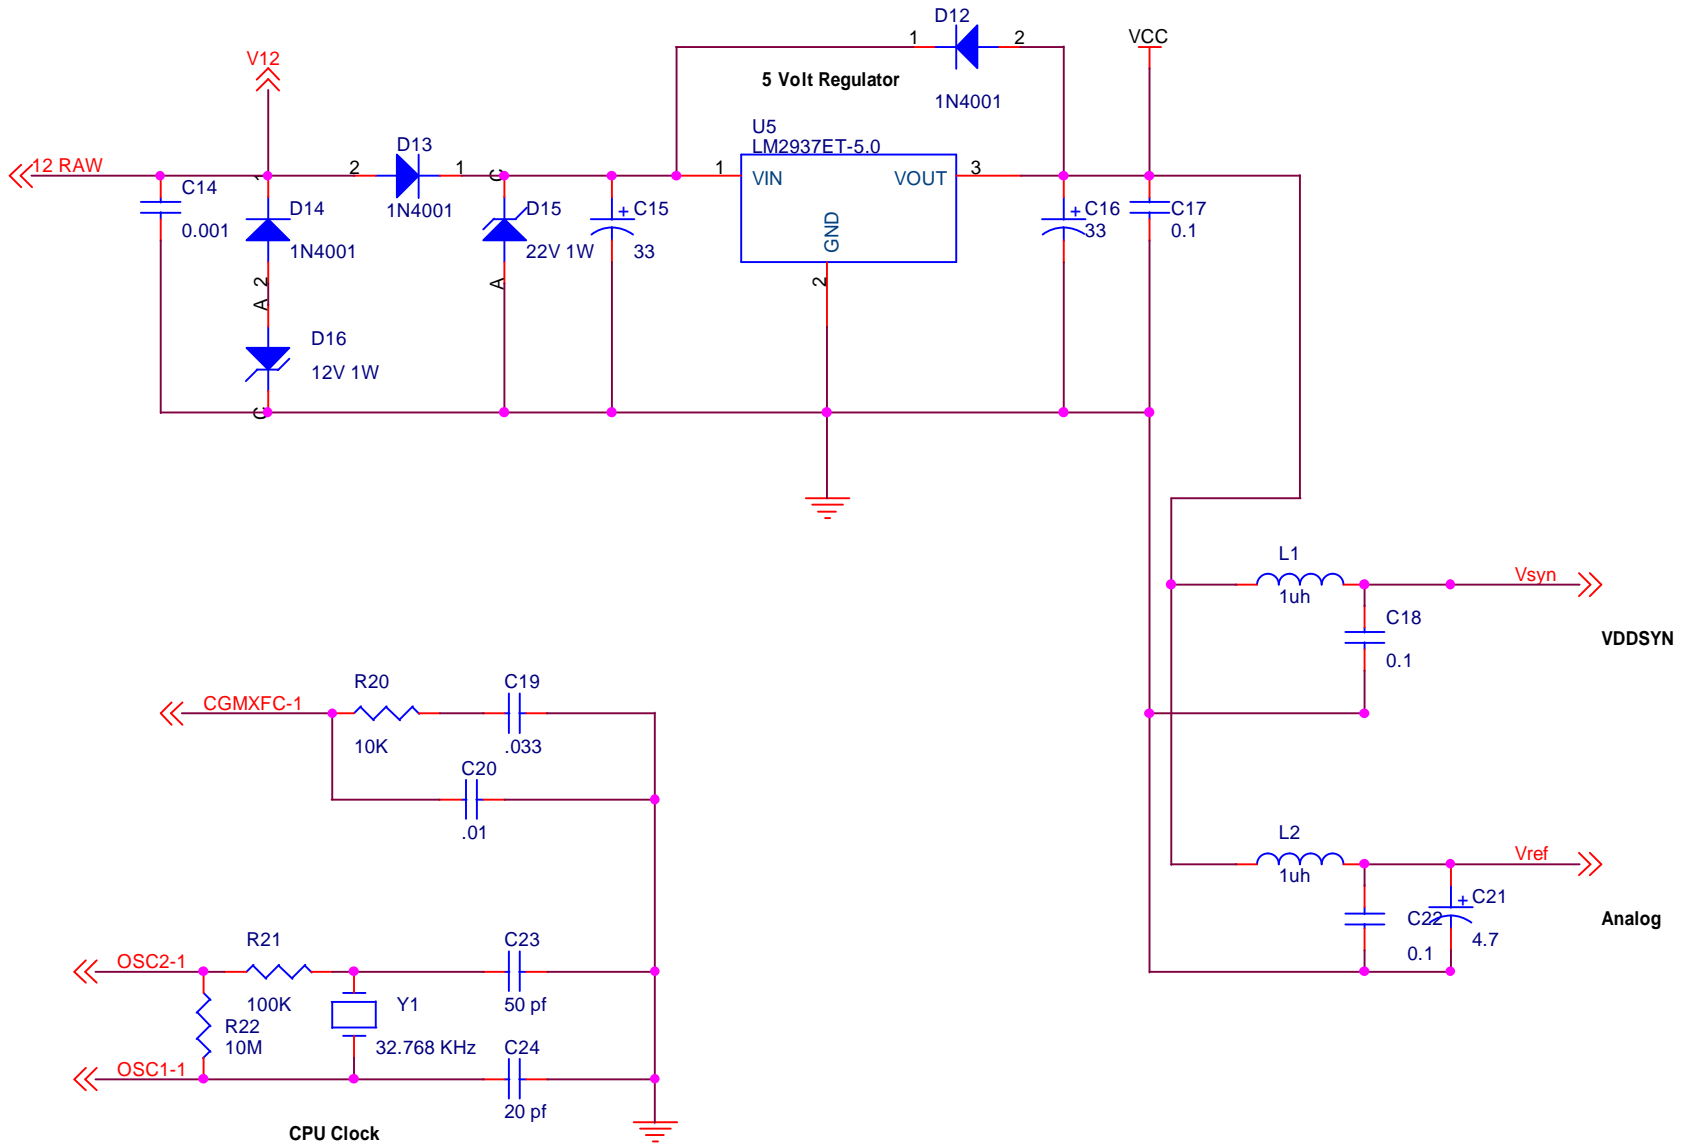

Title		
Megasquirt - CPU - B. A. Bowling		
Size	Document Number	Rev
A	Rev 2.2 _ Mod Dec 2002	2.2
Date:	Monday, December 30, 2002	Sheet 1 of 6

Ignition Trigger Return Jumper

Title		
Megasquirt - Input		
Size	Document Number	Rev
A	Rev 2.2	2.2
Date:	Monday, December 30, 2002	Sheet 2 of 6

Title		
Megasquirt - Output		
Size	Document Number	Rev
A	Rev 2.2	2.2
Date:	Monday, December 30, 2002	Sheet 3 of 6

Title		
Megasquirt - Power		
Size	Document Number	Rev
A	Rev 2.2	2.2
Date:	Monday, December 30, 2002	Sheet 4 of 6

Title		
Megasquirt - Connector		
Size	Document Number	Rev
A	Rev 2.2	2.2
Date:	Monday, December 30, 2002	Sheet 5 of 6

Title		
MegaSquirt - LED Indicators		
Size A	Document Number Rev 2.2	Rev 2.2
Date:	Monday, December 30, 2002	Sheet 6 of 6