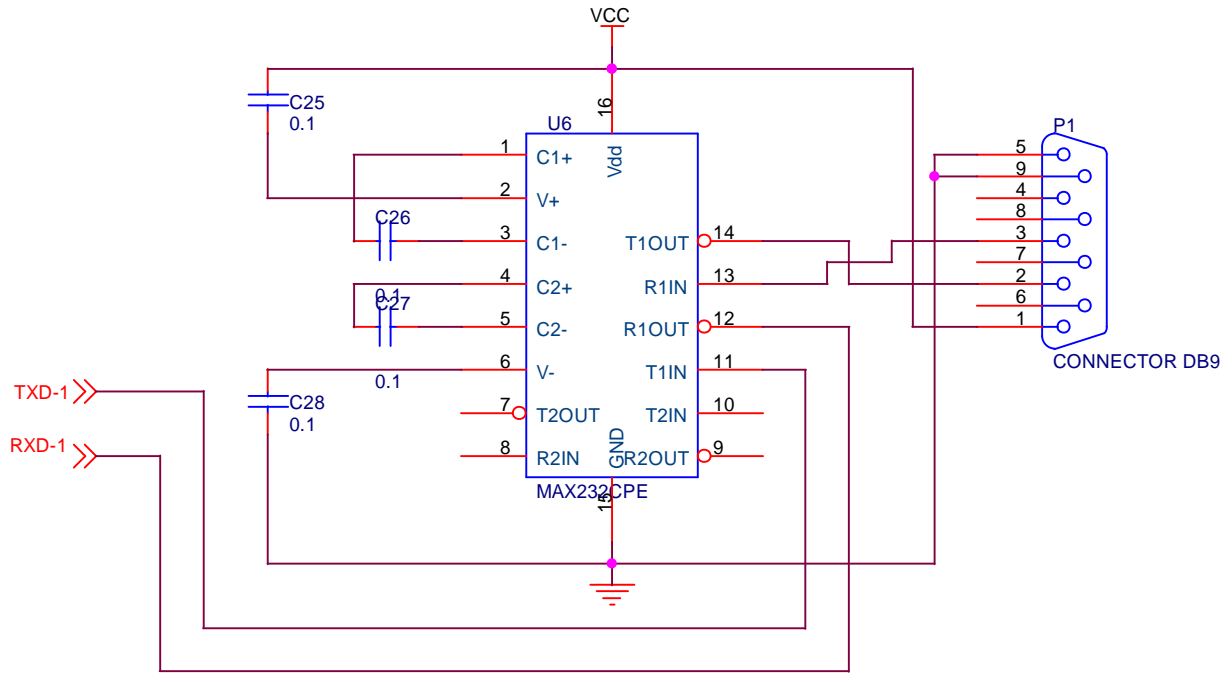

Title		
Megasquirt - CPU - B. A. Bowling		
Size	Document Number	Rev
A	Rev 2.2 _ Mod Dec 2002	2.2
Date:	Monday, December 30, 2002	Sheet 1 of 6

Ignition Trigger Return Jumper

Title		
Megasquirt - Input		
Size	Document Number	Rev
A	Rev 2.2	2.2
Date:	Monday, December 30, 2002	Sheet 2 of 6

Title		
Megasquirt - Output		
Size	Document Number	Rev
A	Rev 2.2	2.2
Date:	Monday, December 30, 2002	Sheet 3 of 6

Title		
Megasquirt - Power		
Size	Document Number	Rev
A	Rev 2.2	2.2
Date:	Monday, December 30, 2002	Sheet 4 of 6

Title		
Megasquirt - Connector		
Size	Document Number	Rev
A	Rev 2.2	2.2
Date:	Monday, December 30, 2002	Sheet 5 of 6

Title		
MegaSquirt - LED Indicators		
Size A	Document Number Rev 2.2	Rev 2.2
Date:	Monday, December 30, 2002	Sheet 6 of 6