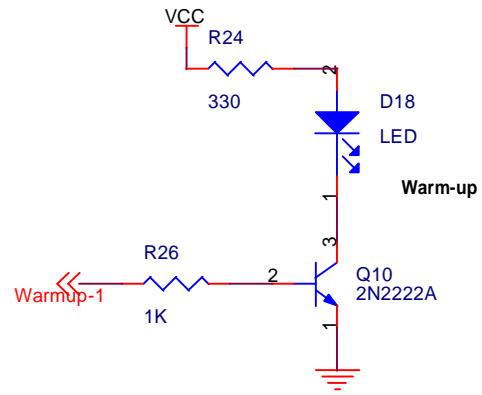

Title		
Megasquirt - CPU - B. A. Bowling		
Size	Document Number	Rev
A	Rev 2.2 _ Mod Dec 2002	2.2
Date:	Monday, December 30, 2002	Sheet 1 of 6

Ignition Trigger Return Jumper

Title		
Megasquirt - Input		
Size	Document Number	Rev
A	Rev 2.2	2.2
Date:	Monday, December 30, 2002	Sheet 2 of 6

Title		
Megasquirt - Output		
Size	Document Number	Rev
A	Rev 2.2	2.2
Date:	Monday, December 30, 2002	Sheet 3 of 6

Title		
Megasquirt - Power		
Size	Document Number	Rev
A	Rev 2.2	2.2
Date:	Monday, December 30, 2002	Sheet 4 of 6

Title		
Megasquirt - Connector		
Size	Document Number	Rev
A	Rev 2.2	2.2
Date:	Monday, December 30, 2002	Sheet 5 of 6

Title		
MegaSquirt - LED Indicators		
Size A	Document Number Rev 2.2	Rev 2.2
Date:	Monday, December 30, 2002	Sheet 6 of 6