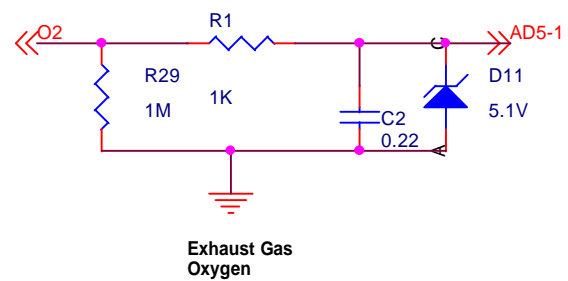

Title		
Megasquirt - CPU - B. A. Bowling		
Size	Document Number	Rev
A	Rev 2.2 _ Mod Dec 2002	2.2
Date:	Monday, December 30, 2002	Sheet 1 of 6

Ignition Trigger Return Jumper

Title		
Megasquirt - Input		
Size	Document Number	Rev
A	Rev 2.2	2.2
Date:	Monday, December 30, 2002	Sheet 2 of 6

Title		
Megasquirt - Output		
Size	Document Number	Rev
A	Rev 2.2	2.2
Date:	Monday, December 30, 2002	Sheet 3 of 6

Title		
Megasquirt - Power		
Size	Document Number	Rev
A	Rev 2.2	2.2
Date:	Monday, December 30, 2002	Sheet 4 of 6

Title		
Megasquirt - Connector		
Size	Document Number	Rev
A	Rev 2.2	2.2
Date:	Monday, December 30, 2002	Sheet 5 of 6

Title		
MegaSquirt - LED Indicators		
Size A	Document Number Rev 2.2	Rev 2.2
Date:	Monday, December 30, 2002	Sheet 6 of 6