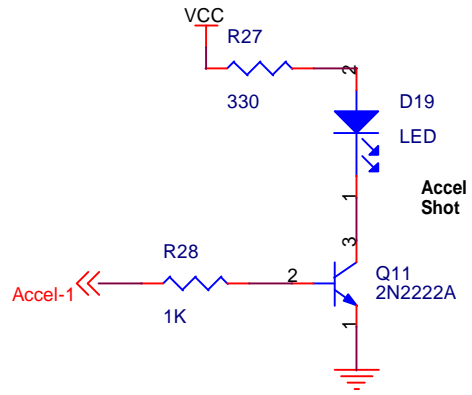

Title		
Megasquirt - CPU - B. A. Bowling		
Size	Document Number	Rev
A	Rev 2.2 _ Mod Dec 2002	2.2
Date:	Monday, December 30, 2002	Sheet 1 of 6

Ignition Trigger Return Jumper

Title		
Megasquirt - Input		
Size	Document Number	Rev
A	Rev 2.2	2.2
Date:	Monday, December 30, 2002	Sheet 2 of 6

Title		
Megasquirt - Output		
Size	Document Number	Rev
A	Rev 2.2	2.2
Date:	Monday, December 30, 2002	Sheet 3 of 6

Title		
Megasquirt - Power		
Size	Document Number	Rev
A	Rev 2.2	2.2
Date:	Monday, December 30, 2002	Sheet 4 of 6

Title		
Megasquirt - Connector		
Size	Document Number	Rev
A	Rev 2.2	2.2
Date:	Monday, December 30, 2002	Sheet 5 of 6

Title		
MegaSquirt - LED Indicators		
Size A	Document Number Rev 2.2	Rev 2.2
Date:	Monday, December 30, 2002	Sheet 6 of 6