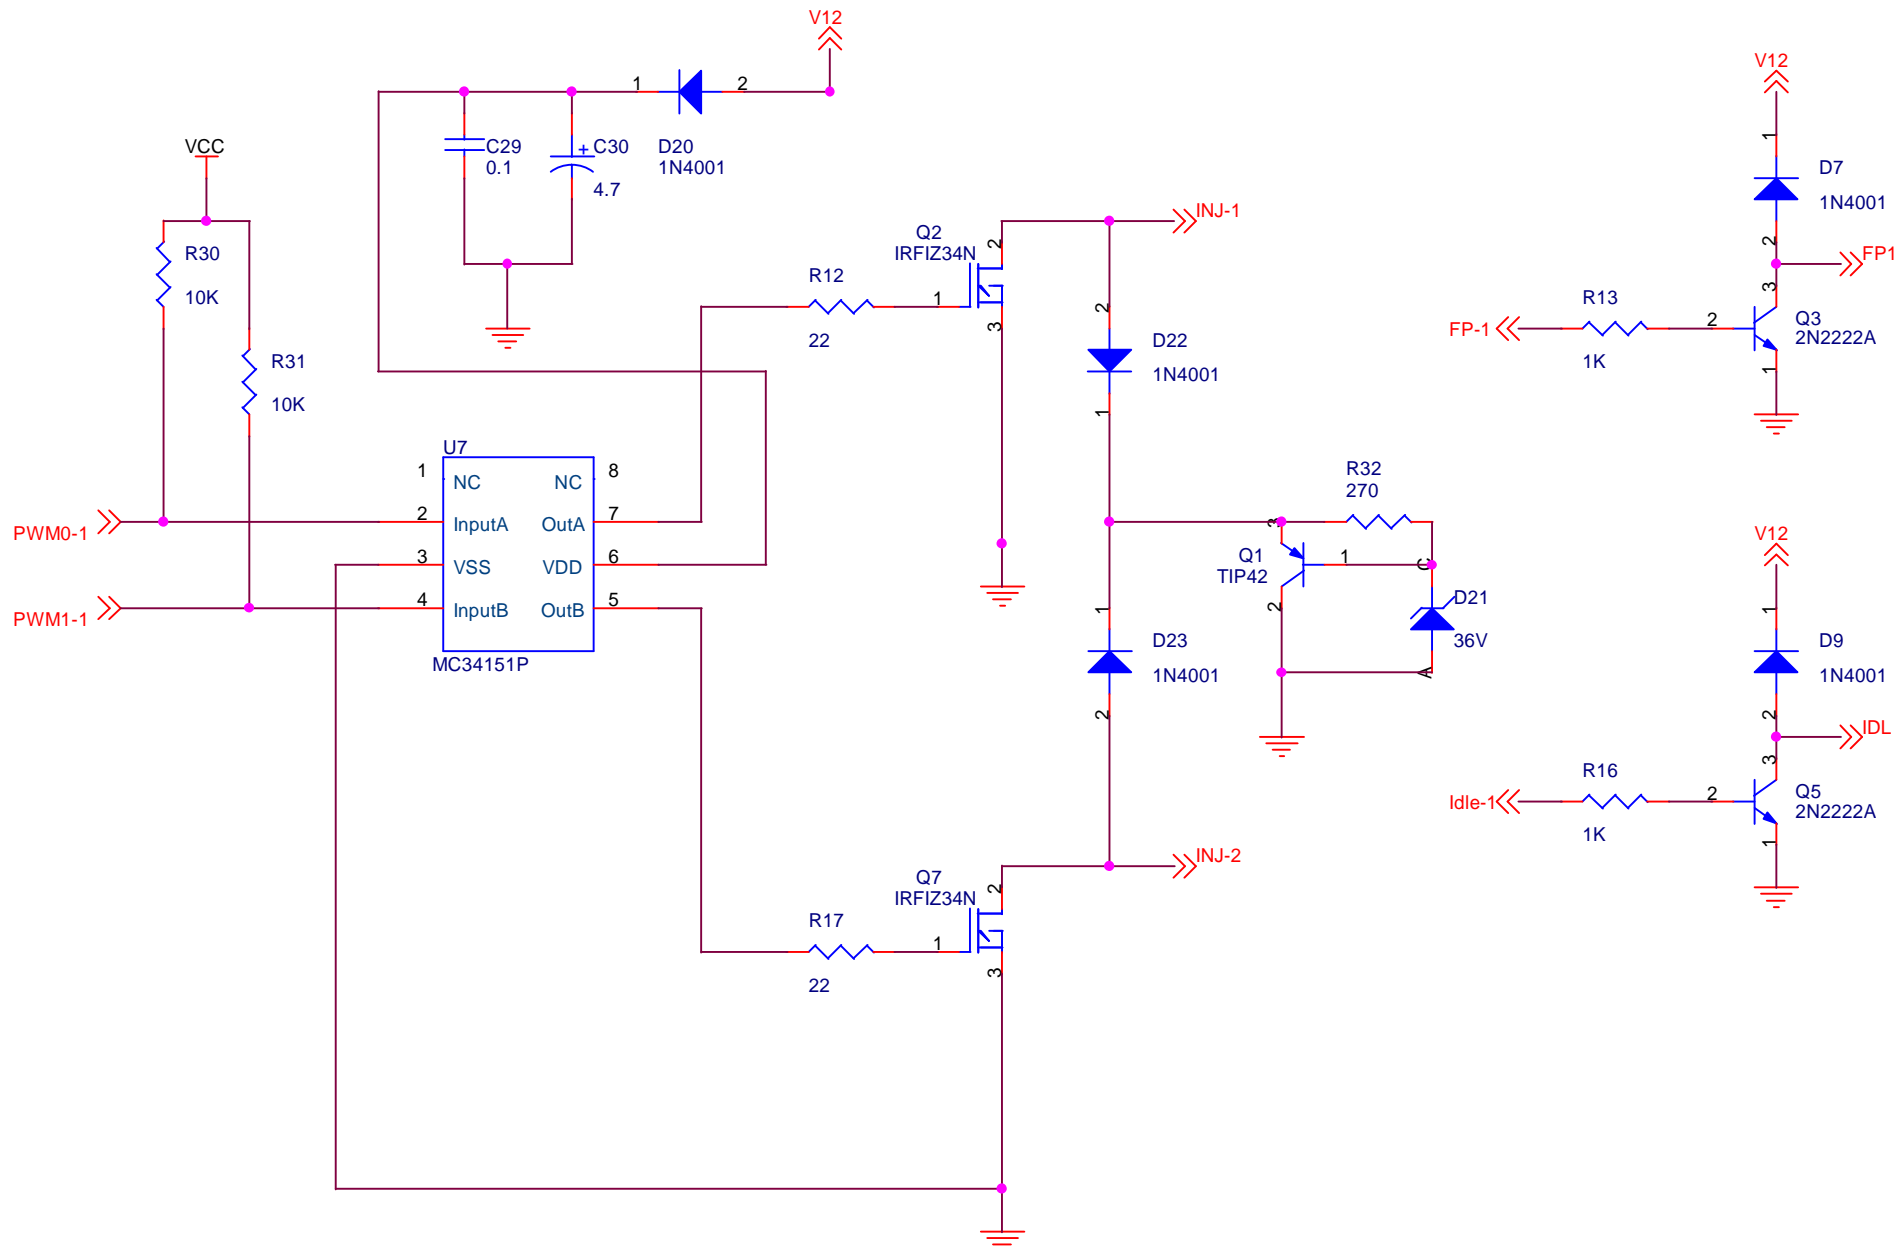

Title		
Megasquirt - CPU - B. A. Bowling		
Size	Document Number	Rev
A	Rev 2.2 _ Mod Dec 2002	2.2
Date:	Monday, December 30, 2002	Sheet 1 of 6

Ignition Trigger Return Jumper

Title		
Megasquirt - Input		
Size	Document Number	Rev
A	Rev 2.2	2.2
Date:	Monday, December 30, 2002	Sheet 2 of 6

Title		
Megasquirt - Output		
Size	Document Number	Rev
A	Rev 2.2	2.2
Date:	Monday, December 30, 2002	Sheet 3 of 6

Title		
Megasquirt - Power		
Size	Document Number	Rev
A	Rev 2.2	2.2
Date:	Monday, December 30, 2002	Sheet 4 of 6

Title		
Megasquirt - Connector		
Size	Document Number	Rev
A	Rev 2.2	2.2
Date:	Monday, December 30, 2002	Sheet 5 of 6

Title		
MegaSquirt - LED Indicators		
Size A	Document Number Rev 2.2	Rev 2.2
Date:	Monday, December 30, 2002	Sheet 6 of 6