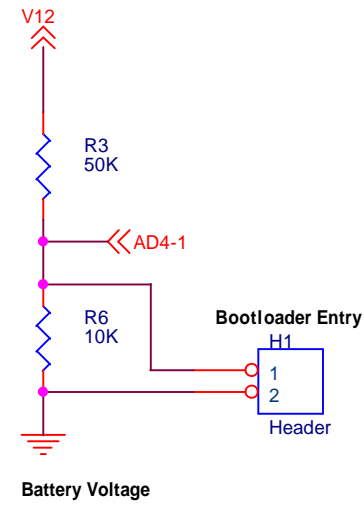

Title		
Megasquirt - CPU - B. A. Bowling		
Size	Document Number	Rev
A	Rev 2.2 _ Mod Dec 2002	2.2
Date:	Monday, December 30, 2002	Sheet 1 of 6

Ignition Trigger Return Jumper

Title		
Megasquirt - Input		
Size	Document Number	Rev
A	Rev 2.2	2.2
Date:	Monday, December 30, 2002	Sheet 2 of 6

Title		
Megasquirt - Output		
Size	Document Number	Rev
A	Rev 2.2	2.2
Date:	Monday, December 30, 2002	Sheet 3 of 6

Title		
Megasquirt - Power		
Size	Document Number	Rev
A	Rev 2.2	2.2
Date:	Monday, December 30, 2002	Sheet 4 of 6

Title		
Megasquirt - Connector		
Size	Document Number	Rev
A	Rev 2.2	2.2
Date:	Monday, December 30, 2002	Sheet 5 of 6

Title		
MegaSquirt - LED Indicators		
Size A	Document Number Rev 2.2	Rev 2.2
Date:	Monday, December 30, 2002	Sheet 6 of 6