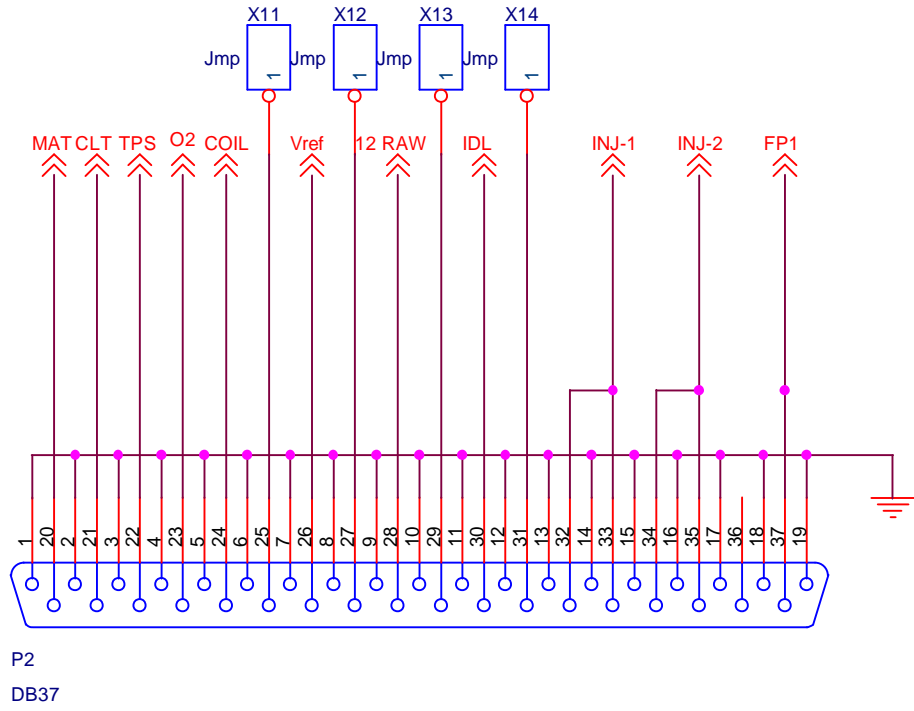

Title		
Megasquirt - CPU - B. A. Bowling		
Size	Document Number	Rev
A	Rev 2.2 _ Mod Dec 2002	2.2
Date:	Monday, December 30, 2002	Sheet 1 of 6

Ignition Trigger Return Jumper

Title		
Megasquirt - Input		
Size	Document Number	Rev
A	Rev 2.2	2.2
Date:	Monday, December 30, 2002	Sheet 2 of 6

Title		
Megasquirt - Output		
Size	Document Number	Rev
A	Rev 2.2	2.2
Date:	Monday, December 30, 2002	Sheet 3 of 6

Title		
Megasquirt - Power		
Size	Document Number	Rev
A	Rev 2.2	2.2
Date:	Monday, December 30, 2002	Sheet 4 of 6

Title		
Megasquirt - Connector		
Size	Document Number	Rev
A	Rev 2.2	2.2
Date:	Monday, December 30, 2002	Sheet 5 of 6

Title		
MegaSquirt - LED Indicators		
Size A	Document Number Rev 2.2	Rev 2.2
Date:	Monday, December 30, 2002	Sheet 6 of 6