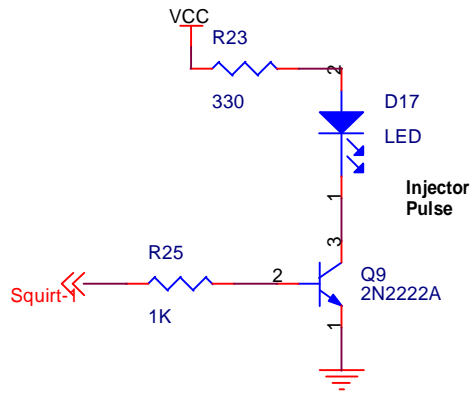

Title		
Megasquirt - CPU - B. A. Bowling		
Size	Document Number	Rev
A	Rev 2.2 _ Mod Dec 2002	2.2
Date:	Monday, December 30, 2002	Sheet 1 of 6

Ignition Trigger Return Jumper

Title		
Megasquirt - Input		
Size	Document Number	Rev
A	Rev 2.2	2.2
Date:	Monday, December 30, 2002	Sheet 2 of 6

Title		
Megasquirt - Output		
Size	Document Number	Rev
A	Rev 2.2	2.2
Date:	Monday, December 30, 2002	Sheet 3 of 6

Title		
Megasquirt - Power		
Size	Document Number	Rev
A	Rev 2.2	2.2
Date:	Monday, December 30, 2002	Sheet 4 of 6

Title		
Megasquirt - Connector		
Size	Document Number	Rev
A	Rev 2.2	2.2
Date:	Monday, December 30, 2002	Sheet 5 of 6

Title		
MegaSquirt - LED Indicators		
Size A	Document Number Rev 2.2	Rev 2.2
Date:	Monday, December 30, 2002	Sheet 6 of 6