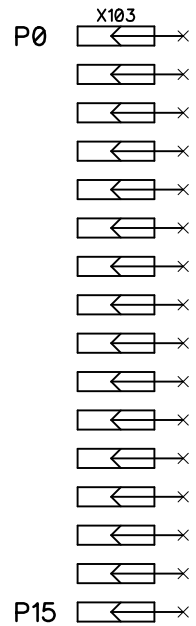

JONNYMAC CONTROLS P/P CAN SHIELD		
Size	Filename	Rev
A	jm_pp_can_001	A
Drawn by JM		Date: 31 DEC 11
Checked by		Sheet 1 of 2

5

4

3

2

1

D

D

C

C

B

B

A

A

5

4

3

2

1

JONNYMAC CONTROLS P/P CAN SHIELD		
Size	Filename	Rev
A	jm_pp_can_001	A
Drawn by JM		Date: 31 DEC 11
Checked by		Sheet 1 of 2