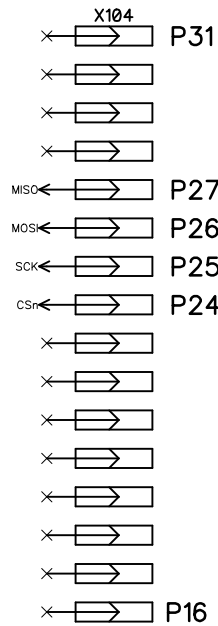

JONNYMAC CONTROLS P/P CAN SHIELD		
Size	Filename	Rev
A	jm_pp_can_001	A
Drawn by JM		Date: 31 DEC 11
Checked by		Sheet 1 of 2

5

4

3

2

1

D

D

C

C

B

B

A

A

5

4

3

2

1

JONNYMAC CONTROLS P/P CAN SHIELD		
Size	Filename	Rev
A	jm_pp_can_001	A
Drawn by JM		Date: 31 DEC 11
Checked by		Sheet 1 of 2