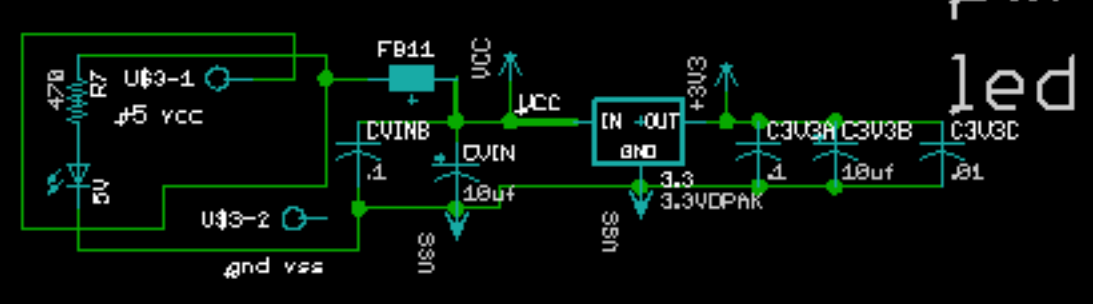

RTC

SD CARD

3v3 REG

pwr

led

Prop