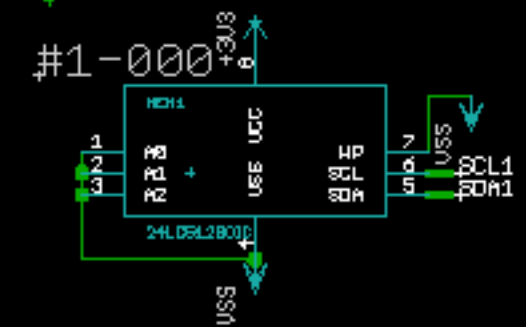

3v3 Audio

3v6 Audio

Op amp

Clock multplx

ES9023 DAC

AMP x2

512 EEPROM

FT232

RTC

SD CARD

3v3 REG

pwr

led

Prop