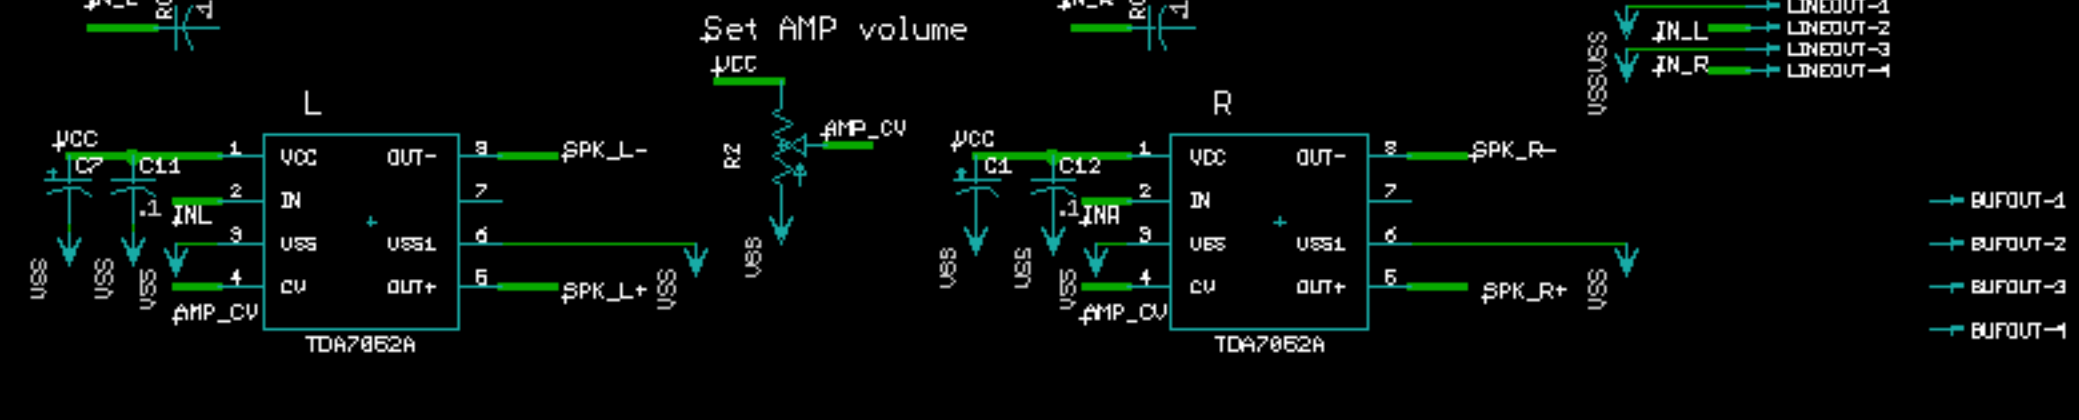

3v3 Audio

3v6 Audio

Op amp

Clock multplx

ES9023 DAC

AMP x2

512 EEPROM

FT232

RTC

SD CARD

3v3 REG

pwr

led

Prop