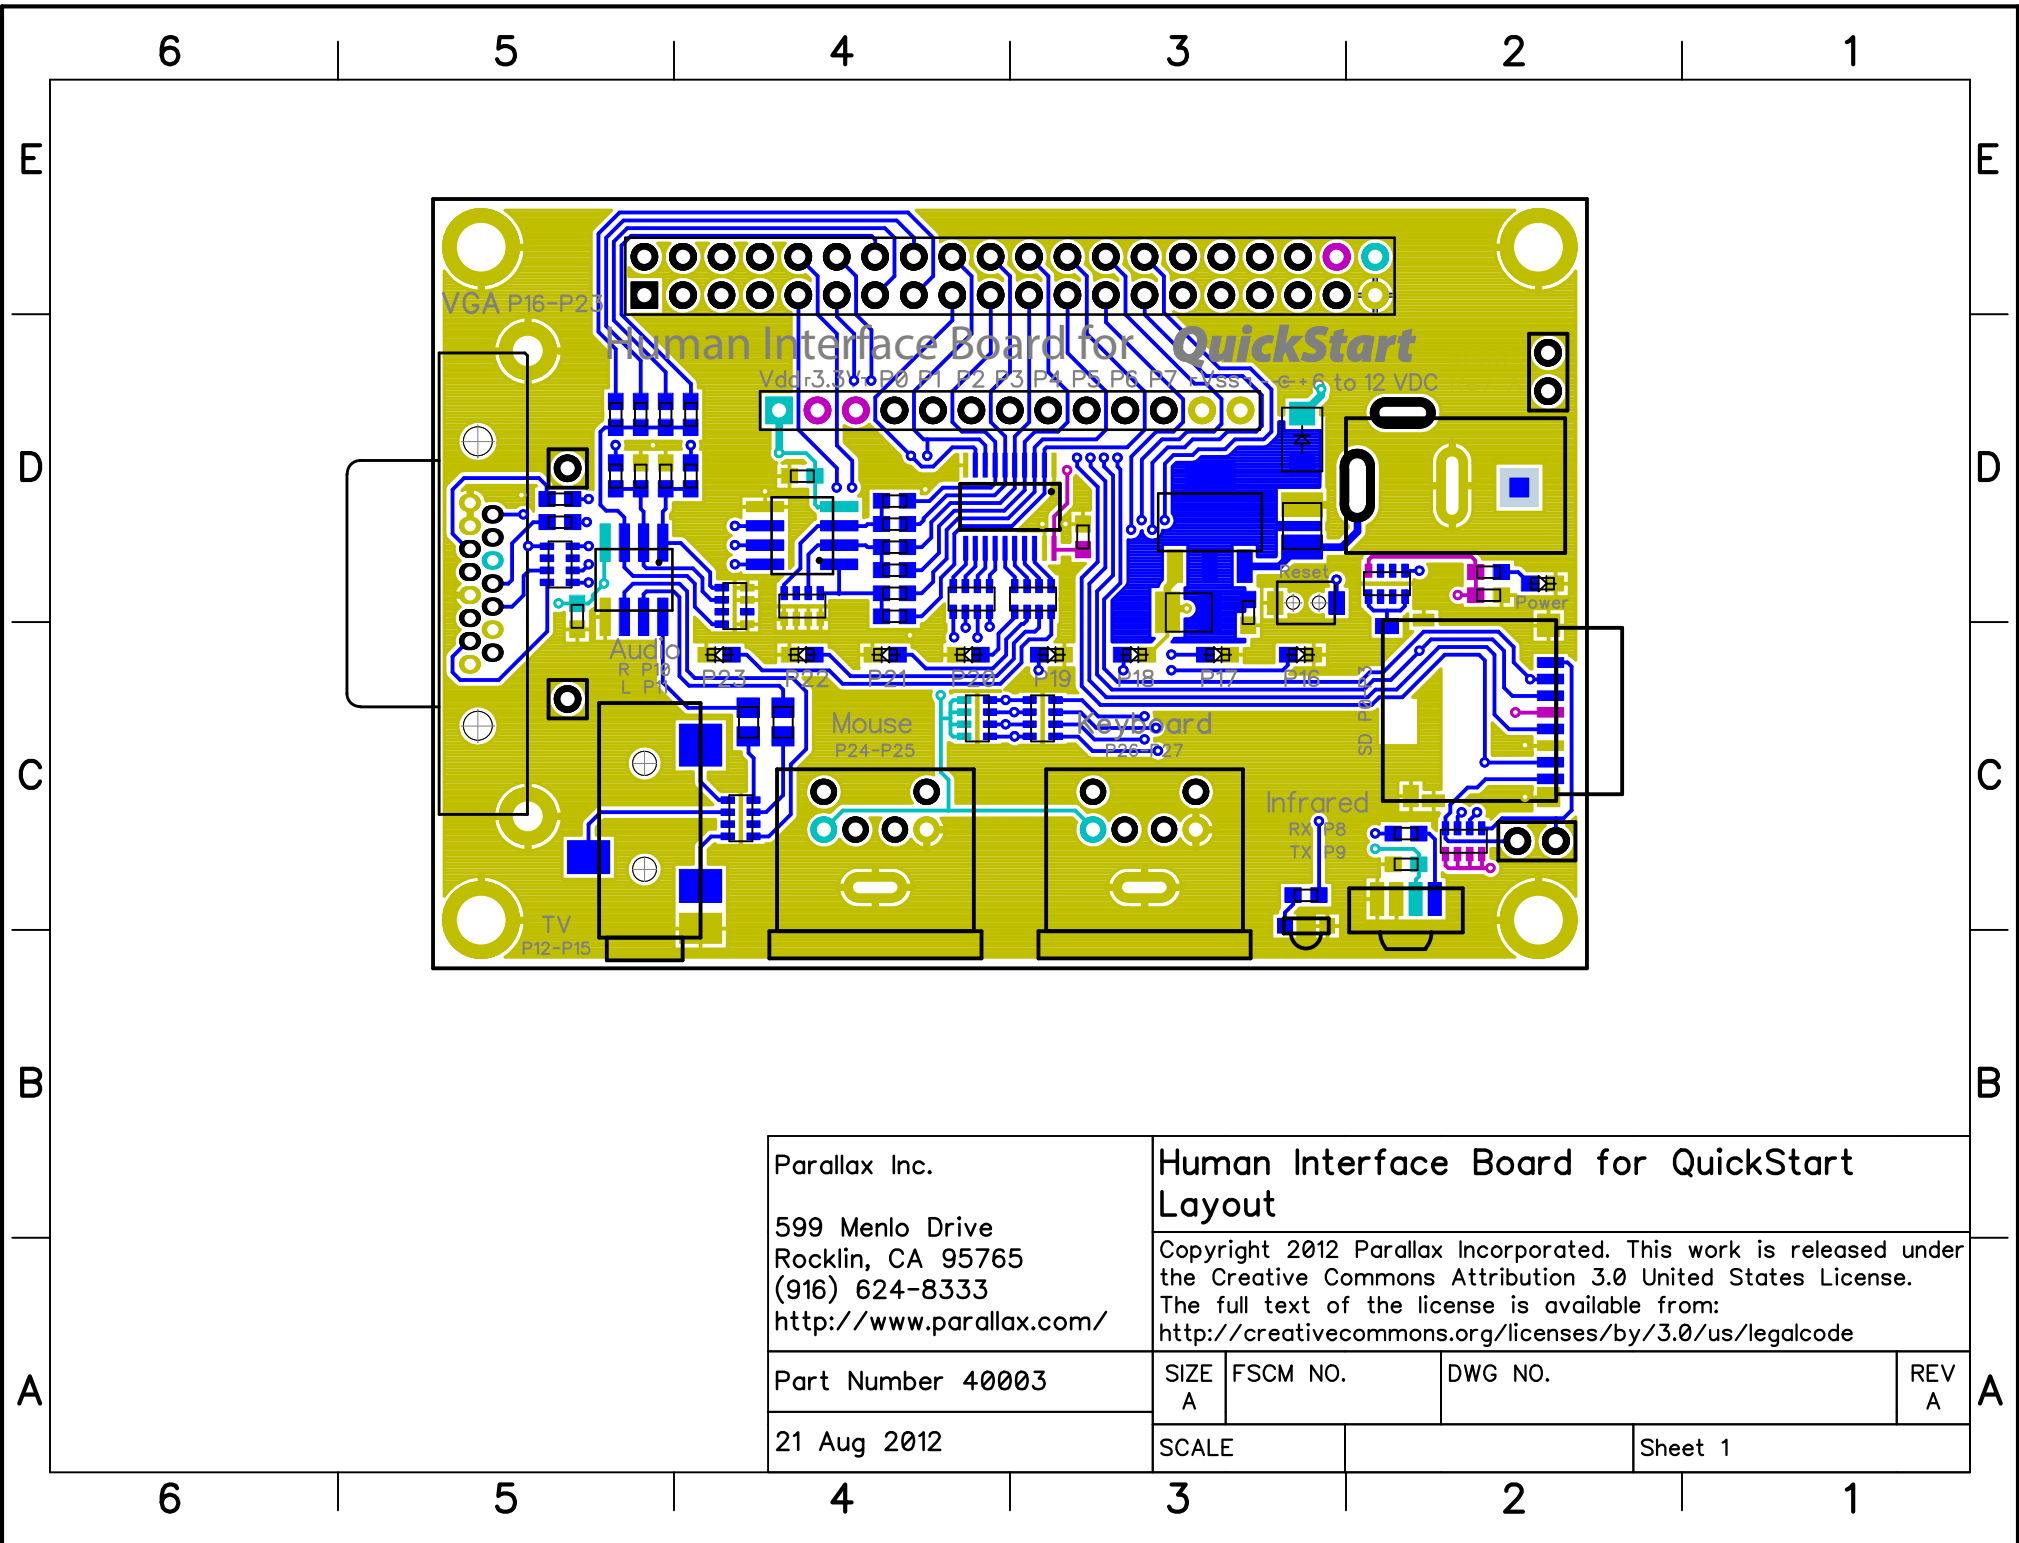

## Human Interface Board for QuickStart Schematic

Copyright (C) 2011 Parallax Inc., dba Parallax Semiconductor. This work is released under the Creative Commons Attribution 3.0 United States License. The full text of the license is available from: <http://creativecommons.org/licenses/by/3.0/us/legalcode>

Part Number 40003

SIZE  
A

REV  
A

21 Aug 2012

QuickStart Human Interface Board.dch

Parallax Inc.  
 599 Menlo Drive  
 Rocklin, CA 95765  
 (916) 624-8333  
<http://www.parallax.com/>

Part Number 40003

21 Aug 2012