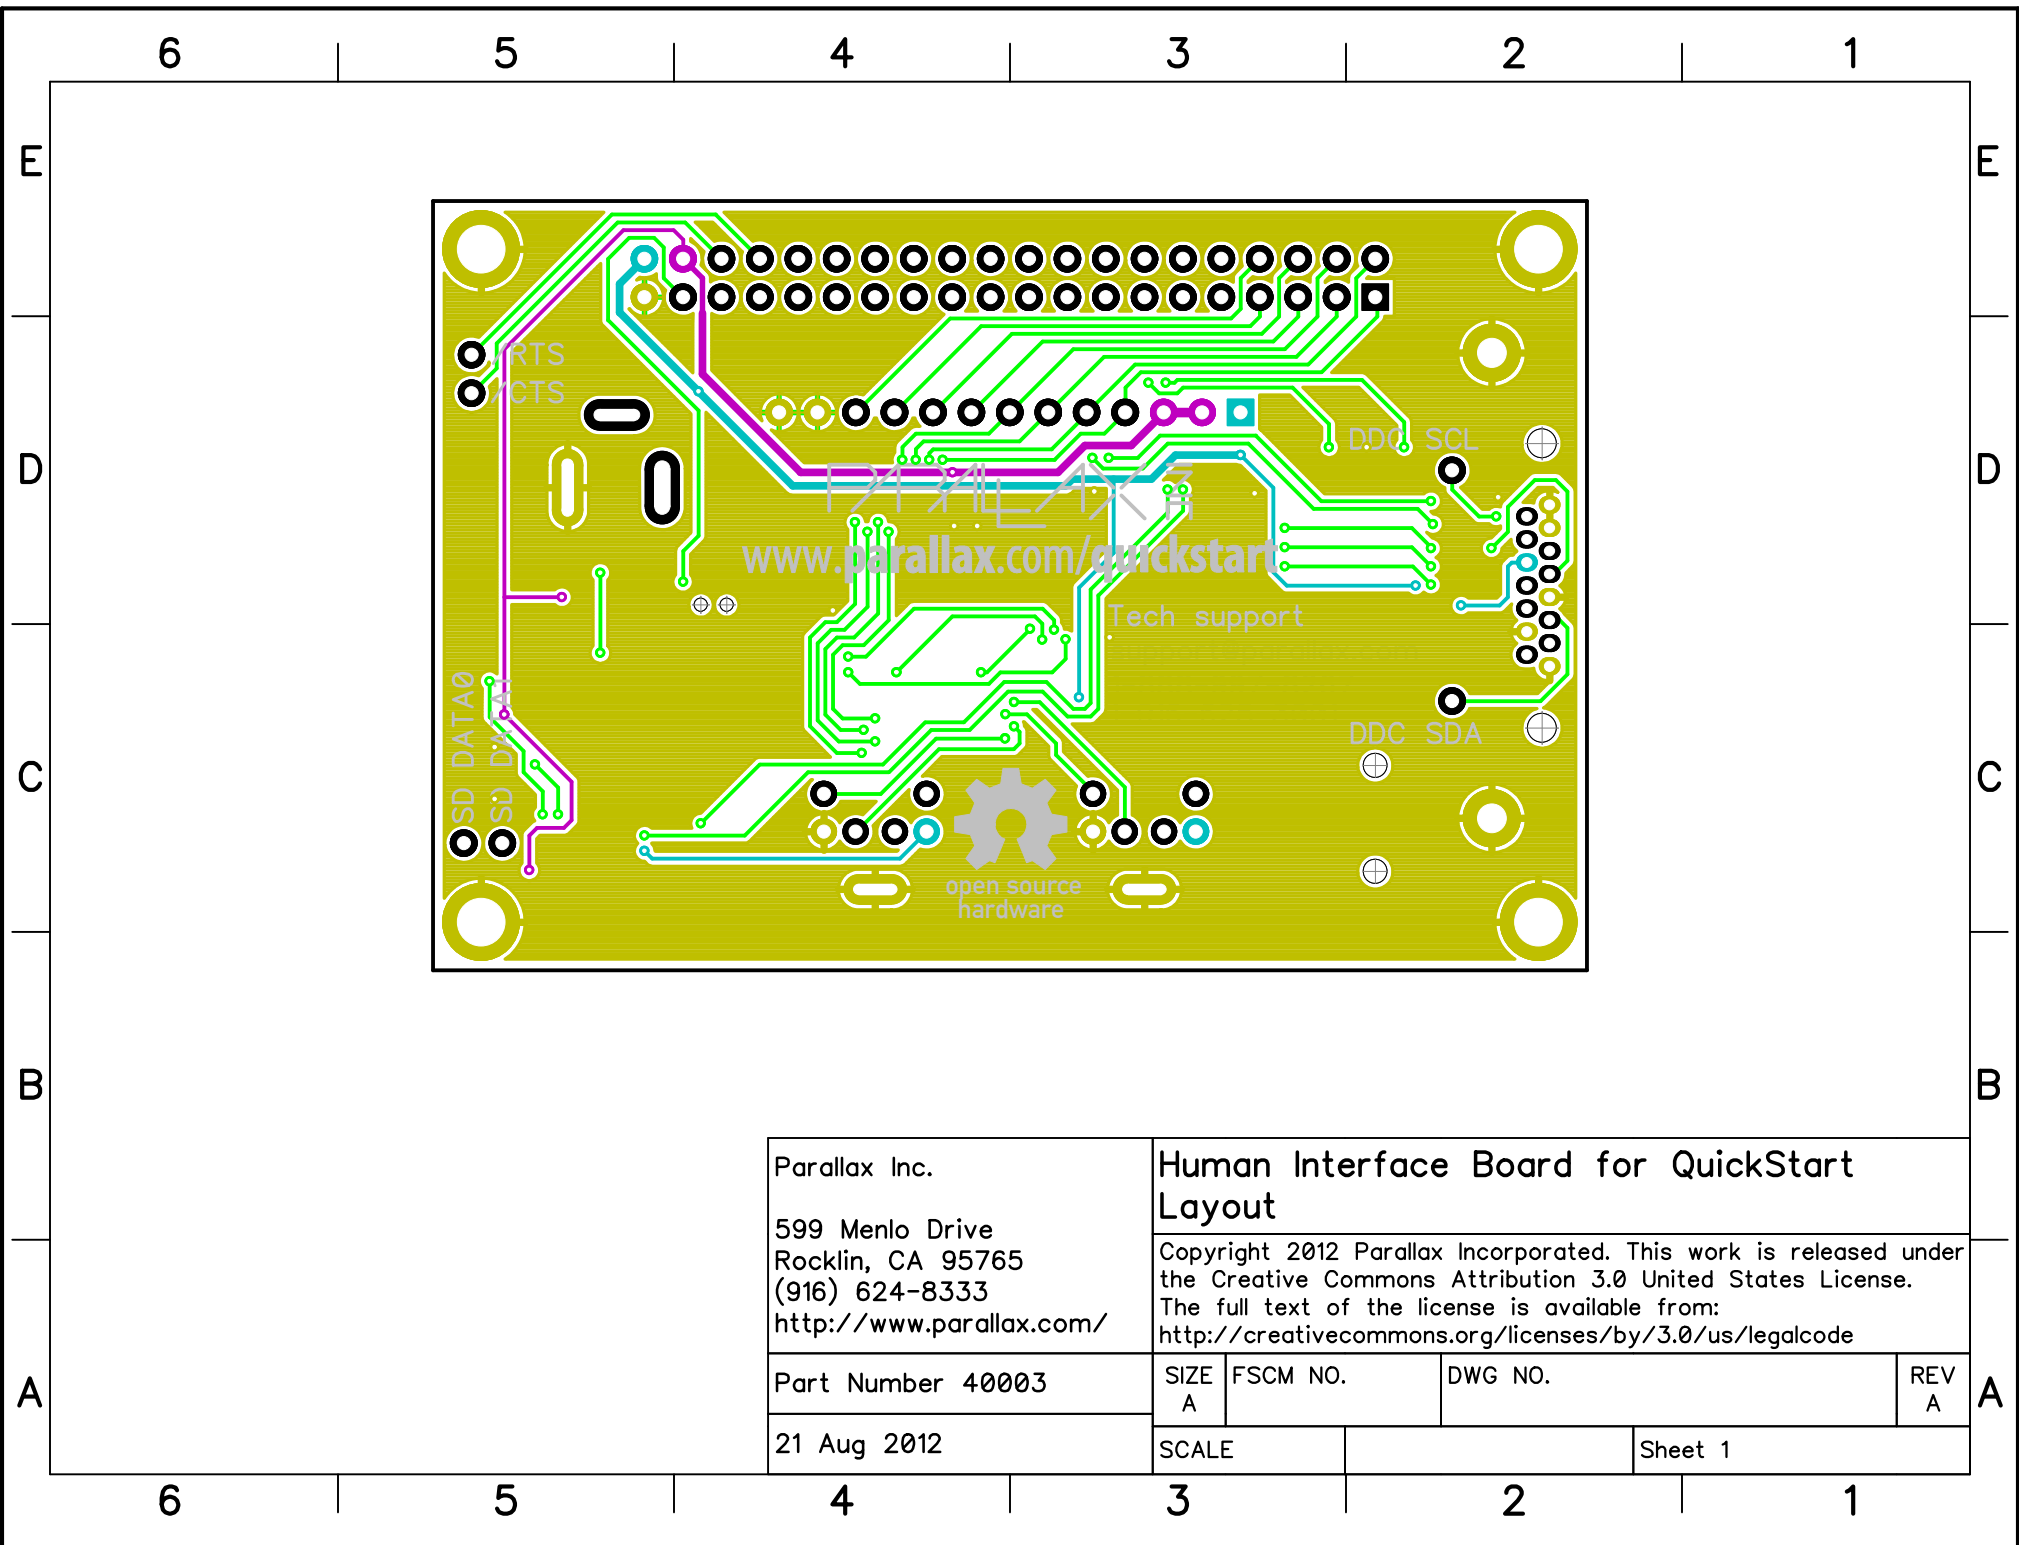

Parallax Inc.
599 Menlo Drive
Rocklin, CA 95765
(916) 624-8333
<http://www.parallax.com/>

Human Interface Board for QuickStart Layout

Copyright 2012 Parallax Incorporated. This work is released under the Creative Commons Attribution 3.0 United States License. The full text of the license is available from: <http://creativecommons.org/licenses/by/3.0/us/legalcode>

Part Number 40003	SIZE A	FSCM NO.	DWG NO.	REV A
21 Aug 2012	SCALE	Sheet 1