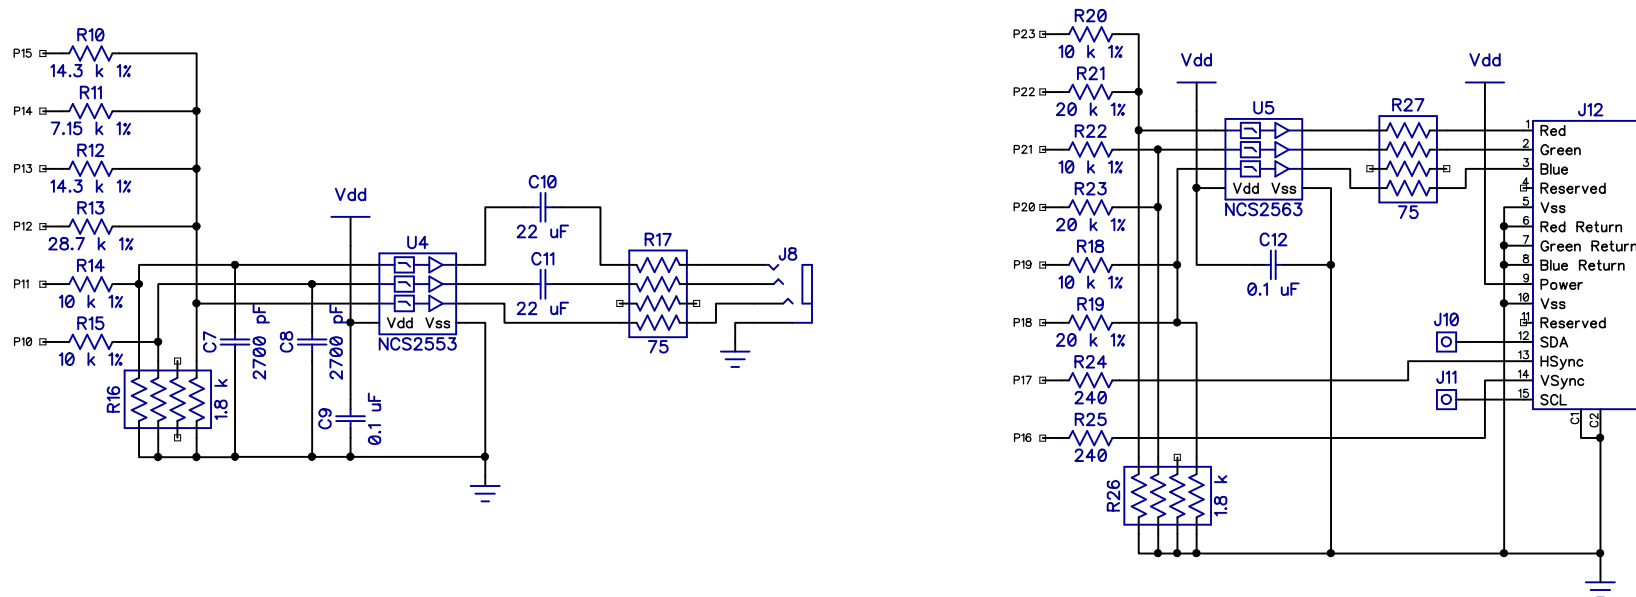

Parallax Semiconductor  
 599 Menlo Drive  
 Rocklin, CA 95765  
 (916) 632-4664  
 parallaxsemiconductor.com

Part Number 40003  
 21 Aug 2012

**Human Interface Board for QuickStart Schematic**

Copyright 2012 Parallax Incorporated. This work is released under the Creative Commons Attribution 3.0 United States License. The full text of the license is available from: <http://creativecommons.org/licenses/by/3.0/us/legalcode>

SIZE A			REV A
			QuickStart Human Interface Board.dch

E  
D  
C  
B  
A

E  
D  
C  
B  
A

6 5 4 3 2 1

6 5 4 3 2 1

Parallax Semiconductor  
 599 Menlo Drive  
 Rocklin, CA 95765  
 (916) 632-4664  
 parallaxsemiconductor.com