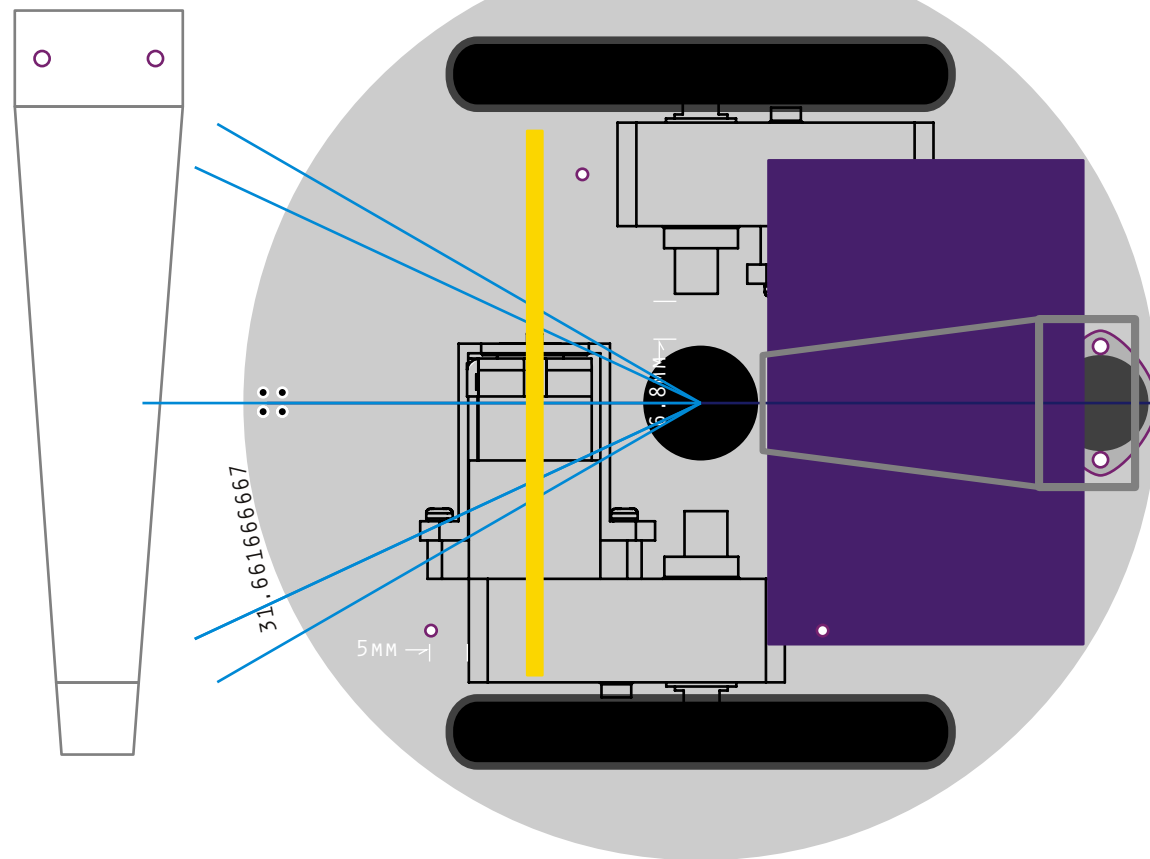

MOTOR
CLAMP
BANDS
.040
BRASS

○	○
1.5MM SHORTER (TIGHT)	ACT
○	○

379.94 CIRCUM

BATTERY
MOUNT &
CENTER
SUPPORT
.032 ALUM.

86 "LEDS" AROUND
*2.3MS PER LED =
197.8MS PER REV
/ 12.9US
15333.333333 US PER REV
IDEAL!! = ~300HZ REFRESH
100HZ REFRESH... = 6.9MS PER LED