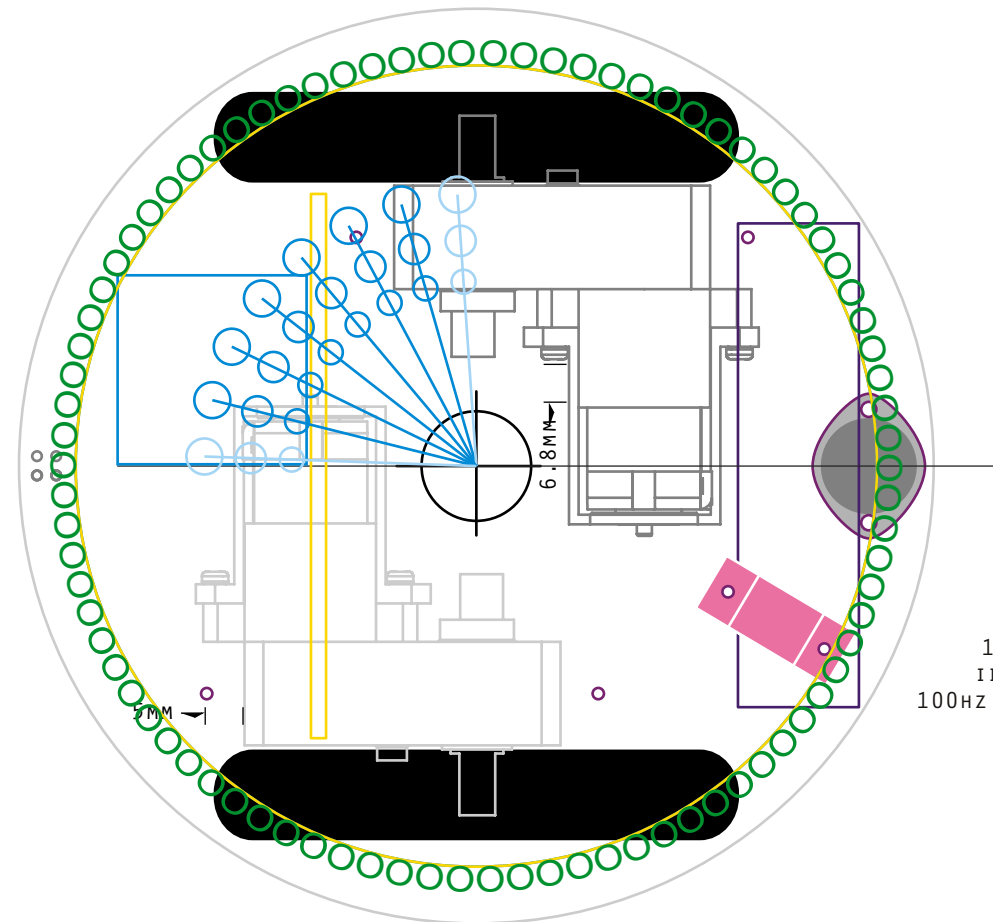

MOTOR
CLAMP
BANDS
.040
BRASS

○	○
1.5MM SHORTER (TIGHT)	ACT
○	○

379.94 CIRCUM

BATTERY
MOUNT &
CENTER
SUPPORT
.032 ALUM.

86 "LEDS" AROUND
*2.3MS PER LED =
197.8MS PER REV
/ 12.9US
15333.333333 US PER REV
IDEAL!! = ~300HZ REFRESH
100HZ REFRESH... = 6.9MS PER LED