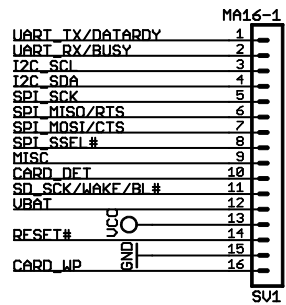

# MMC/SD

USE REGULATED 3.3V for power

GHI Electronics, LLC		uALFAT-SD
uALFAT-SD V1.2		2/26/2006 12:47:41a
		Sheet: 1/1