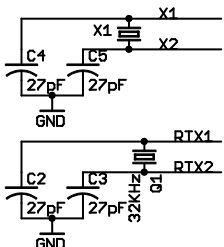

# MMC/SD

USE REGULATED 3.3V for power

GHI Electronics, LLC		uALFAT-SD
uALFAT-SD V1.2		2/26/2006 12:47:41a
		Sheet: 1/1