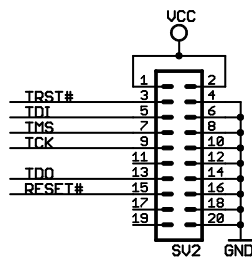

# MMC/SD

USE REGULATED 3.3V for power

GHI Electronics, LLC		uALFAT-SD
uALFAT-SD V1.2		2/26/2006 12:47:41a
		Sheet: 1/1