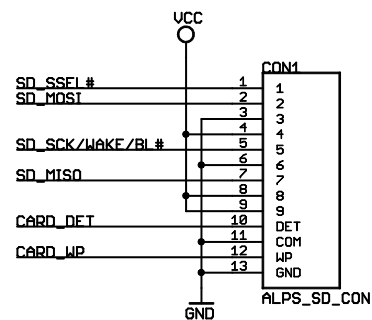

# MMC/SD

USE REGULATED 3.3V for power

GHI Electronics, LLC		uALFAT-SD
uALFAT-SD V1.2		2/26/2006 12:47:41a
		Sheet: 1/1