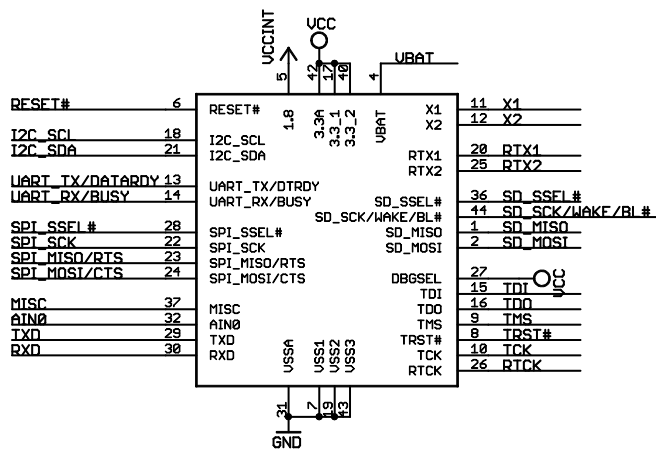

# MMC/SD

USE REGULATED 3.3V for power

GHI Electronics, LLC		uALFAT-SD
uALFAT-SD V1.2		2/26/2006 12:47:41a
		Sheet: 1/1