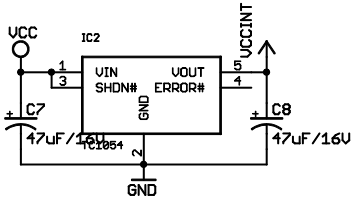

# MMC/SD

USE REGULATED 3.3V for power

GHI Electronics, LLC		uALFAT-SD
uALFAT-SD V1.2		2/26/2006 12:47:41a
		Sheet: 1/1