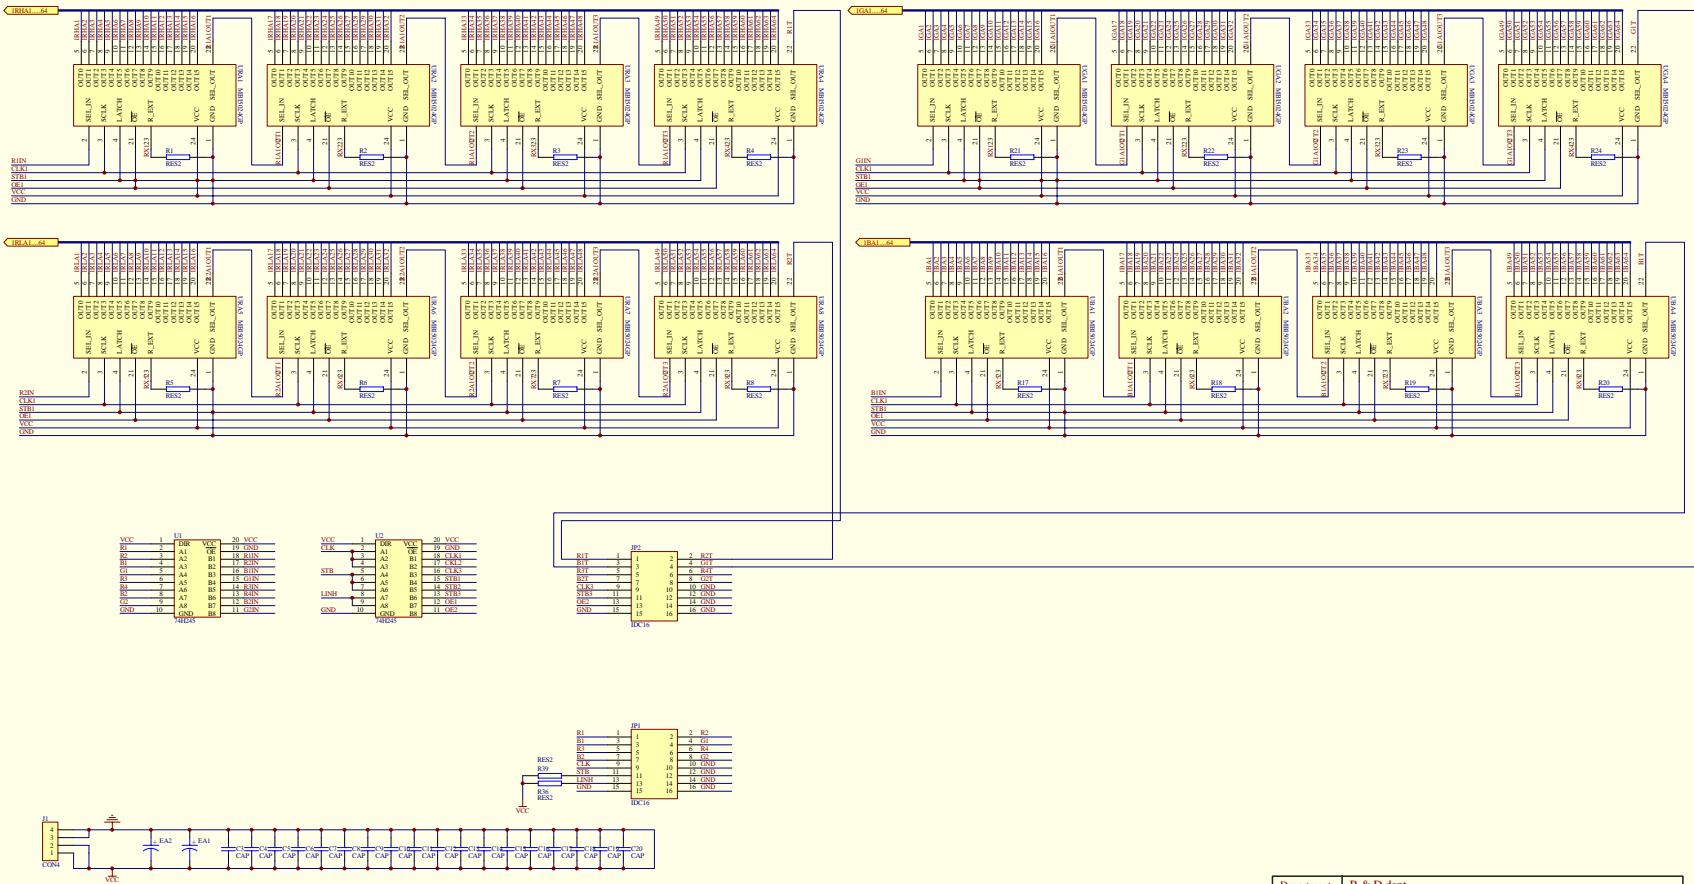

# DRIVER.SCH

Department:	R & D dept.	
File name:	Absen-Of20V-DQ	
Design:	Check:	Approve: