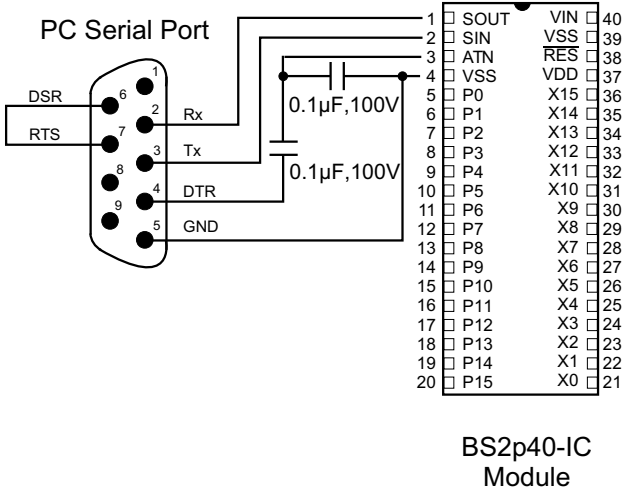

BS2p40-IC MODULE Rev. B (updated 5-11-04)

Dual NPN Trans. Pack (10K Res. 2N3904) Single PNP Trans. Pack (10K Res. & 2N3906) Quad Res. Pack (4.7K Res.)

PC - to - BS2p40-IC connection

Connect DSR and RTS for automatic port detection.