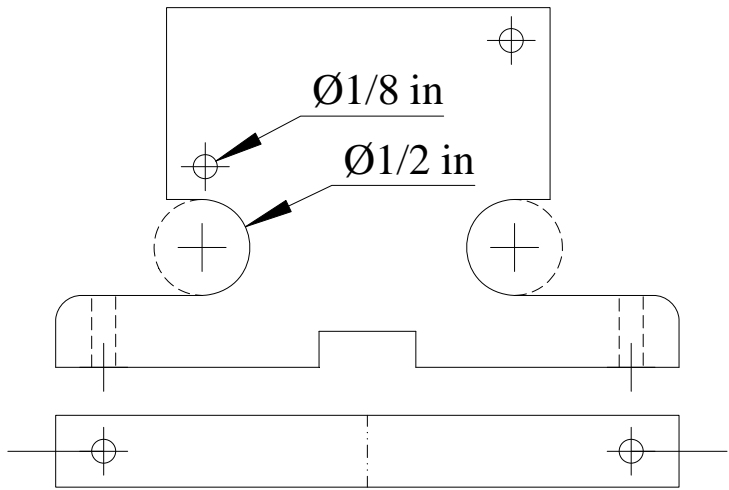

Edge of Robot Line

Center Line

Drill 1/8" x 1" Deep