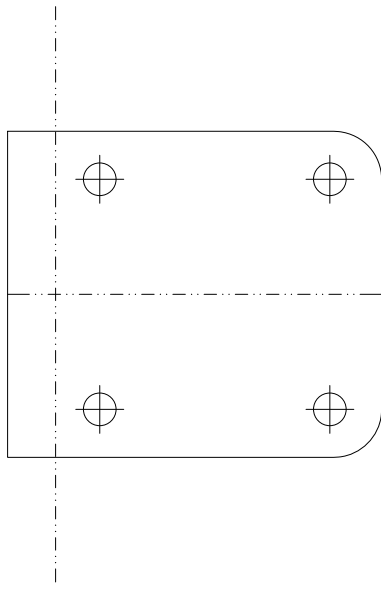

Edge of Robot Line

Center Line

Drill 1/8" x 1" Deep