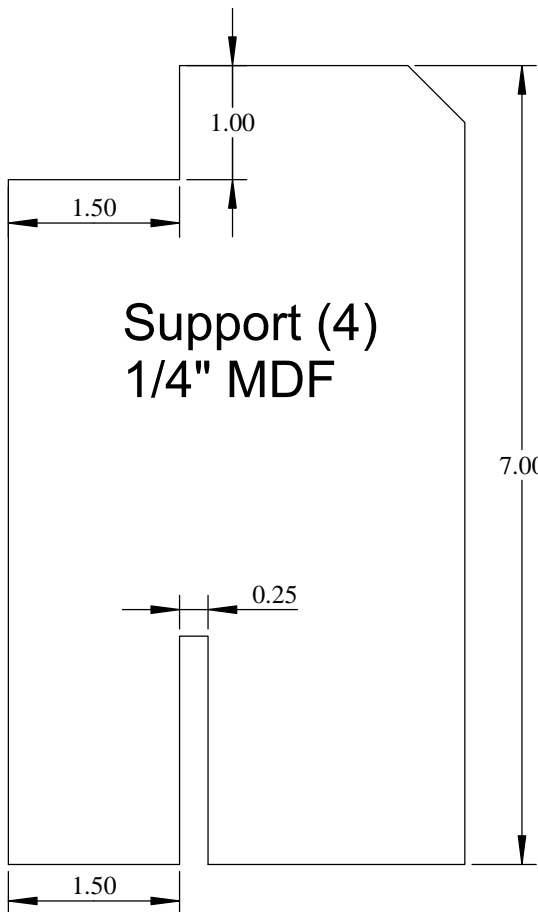

Long Side (2)
1/4" MDF

Base Unit (1)
21" X 16"
1/2" MDF

Support (4)
1/4" MDF

End/Side (1)
1/4" MDF

End/Side (1)
1/4" MDF