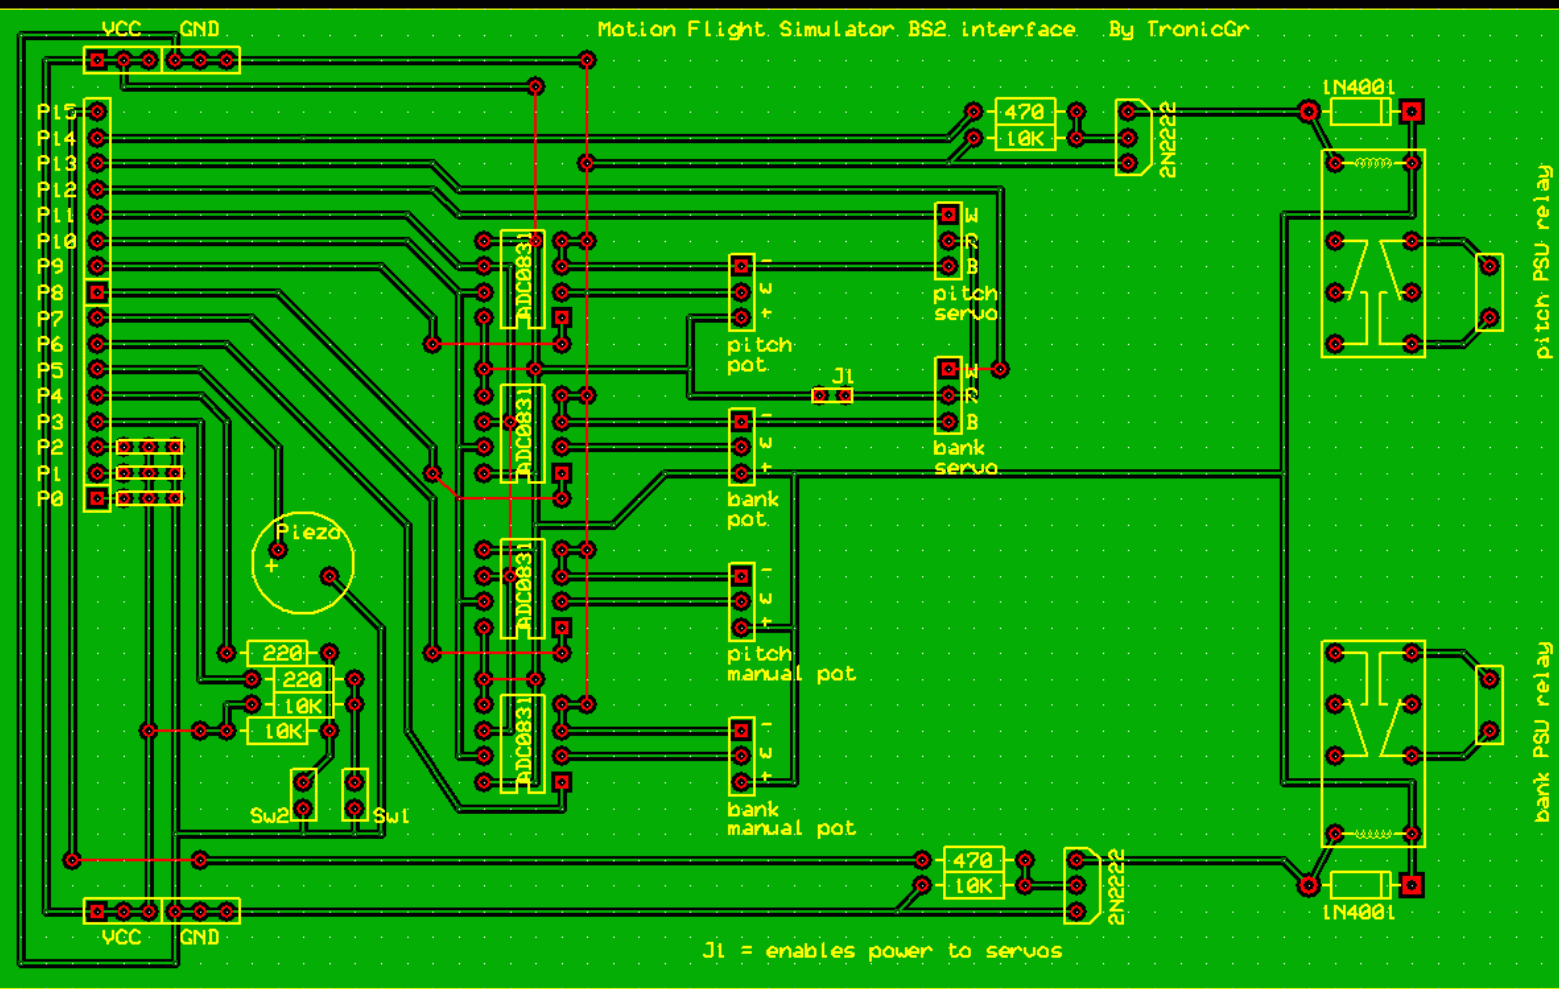

Motion Flight Simulator BS2 interface By TronicGr

J1 = enables power to servos