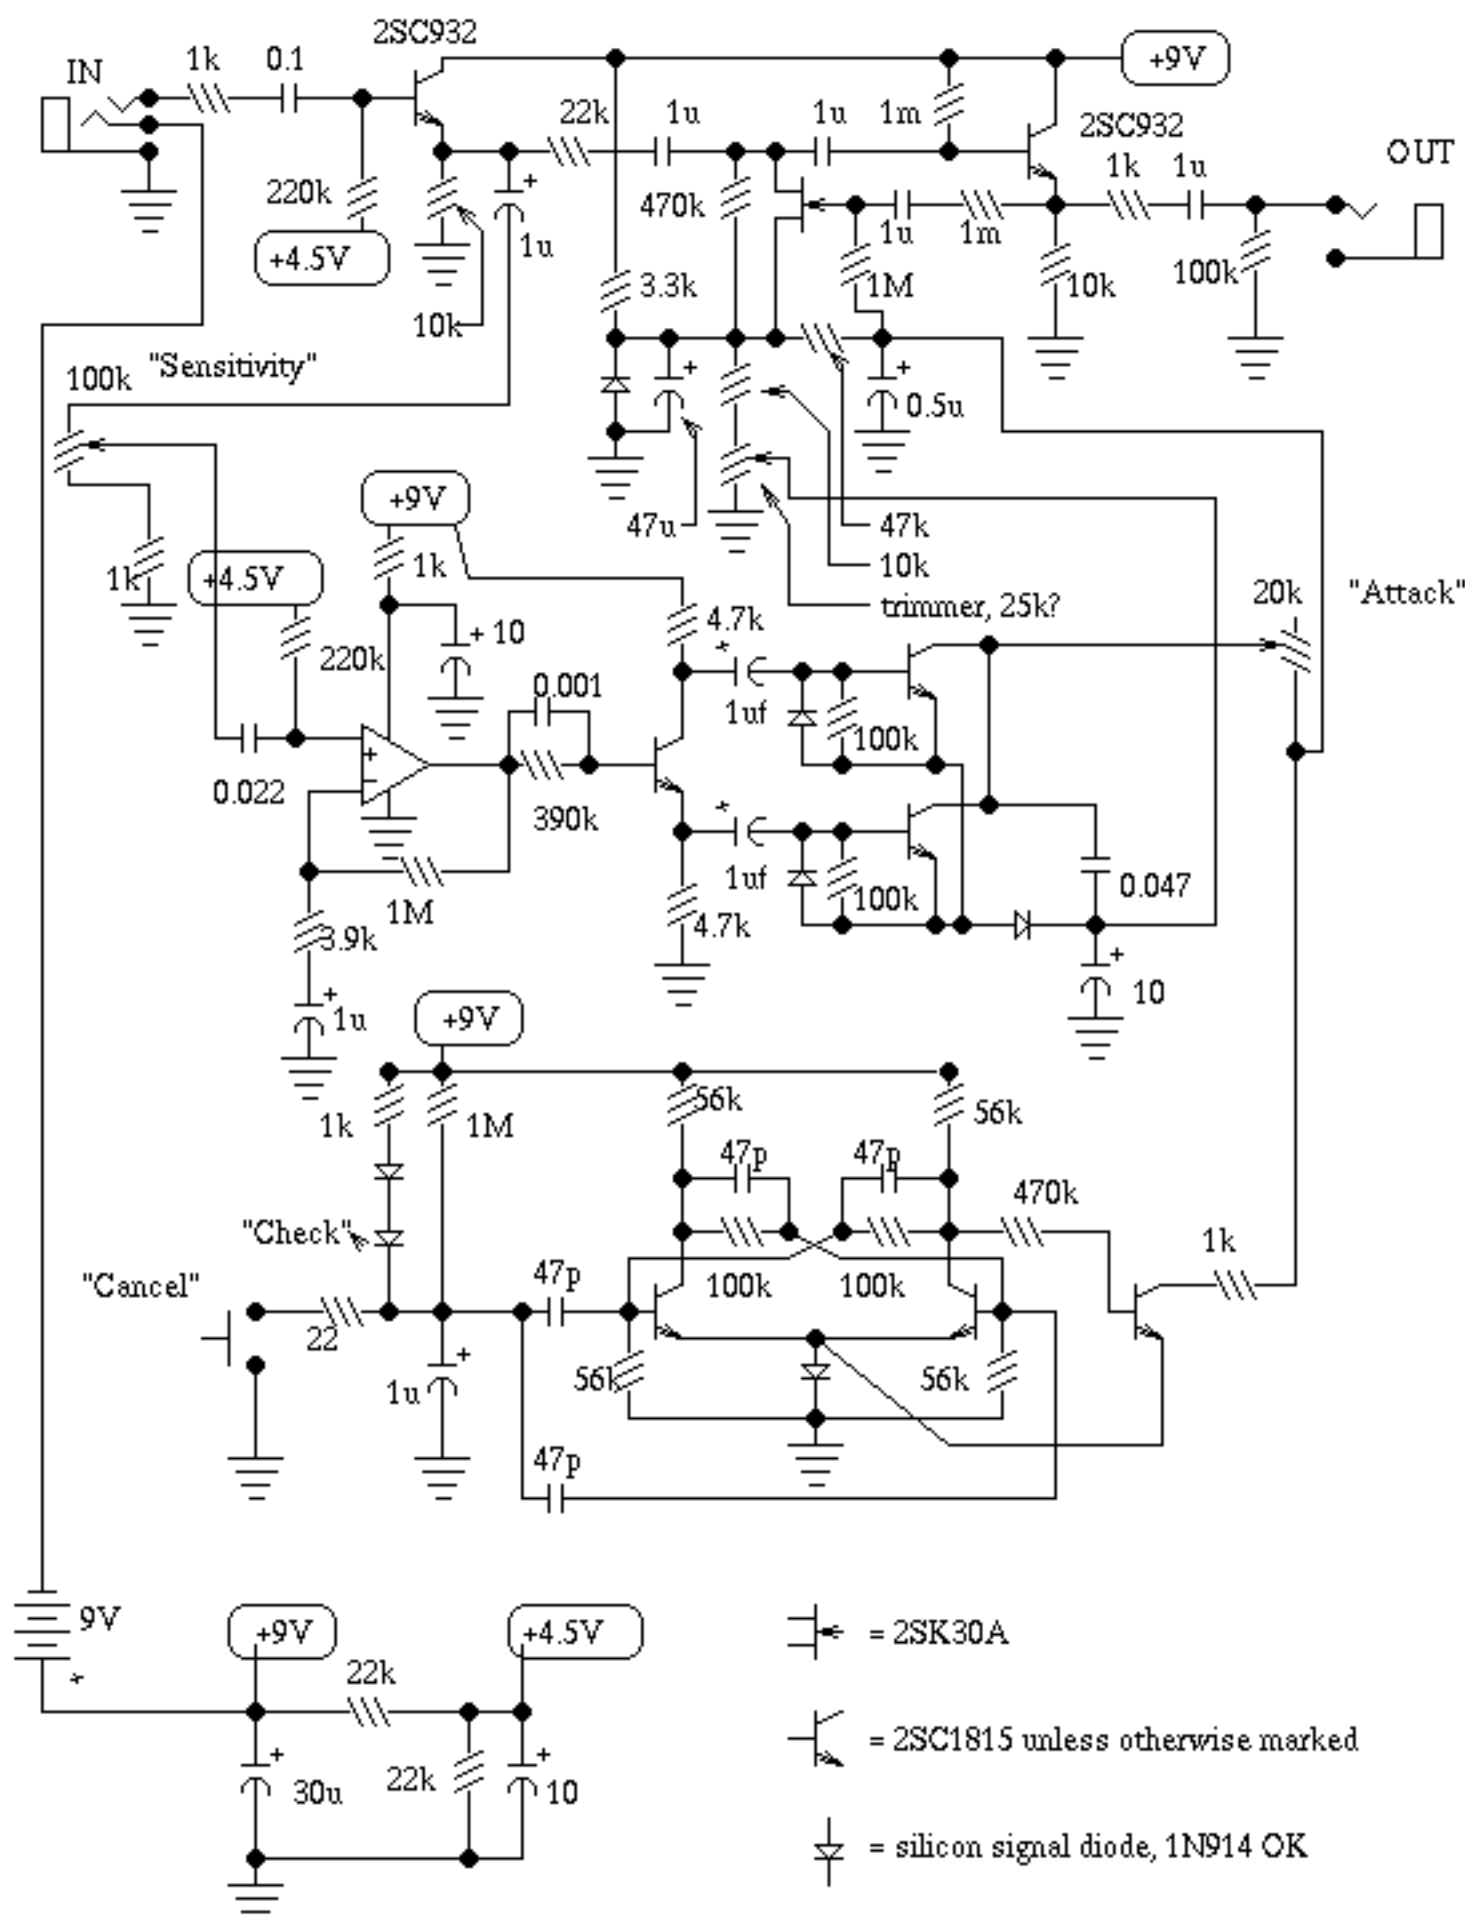

# BOSS Slow Gear SG-1 Attack Delay

The SG-1 is an attack delay unit. A struck note is at first inaudible, then fades up, similar to a reversed tape recording.