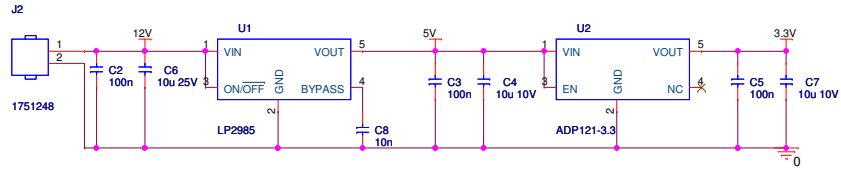

POWER

SWITCHING SIGNALS

INTERNAL/ EXTERNAL SELECTION

GPS 1PPS PULSE

Title		1PPS BOX	
Size	Custom	Document Number	TBD
Date:	Sunday, March 01, 2015	Sheet	1 of 1