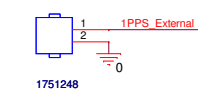

POWER

SWITCHING SIGNALS

INTERNAL/ EXTERNAL SELECTION

GPS 1PPS PULSE

Title		1PPS BOX	
Size	Custom	Document Number	TBD
Date:	Sunday, March 01, 2015	Sheet	1 of 1