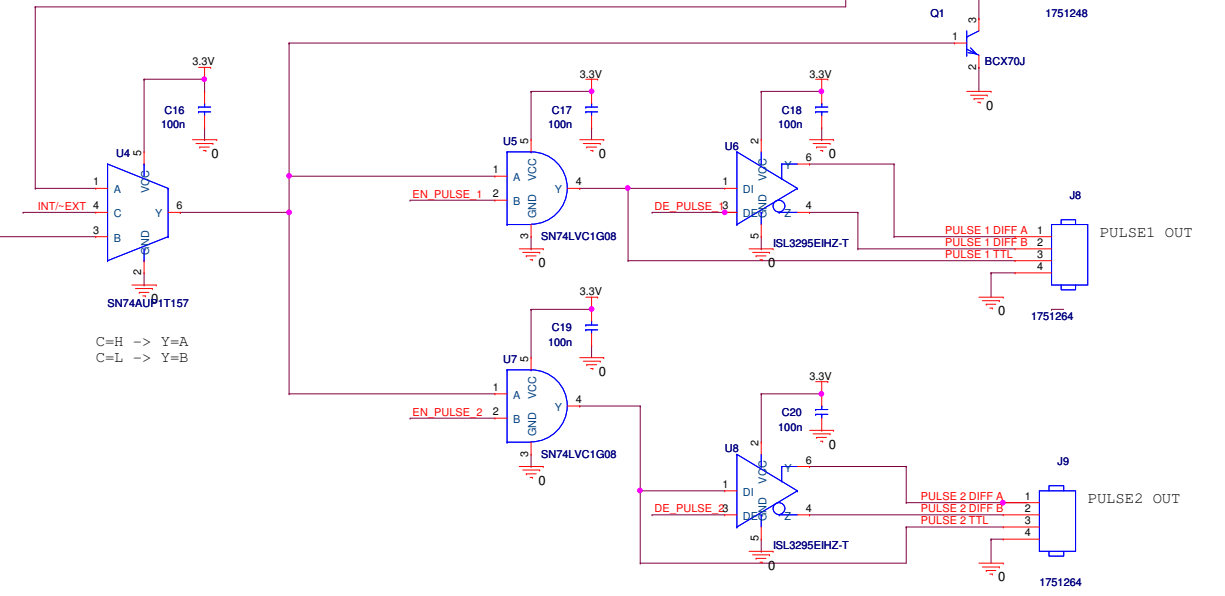

POWER

SWITCHING SIGNALS

INTERNAL/ EXTERNAL SELECTION

GPS 1PPS PULSE

Title		1PPS BOX	
Size	Custom	Document Number	TBD
Date:	Sunday, March 01, 2015	Sheet	1 of 1