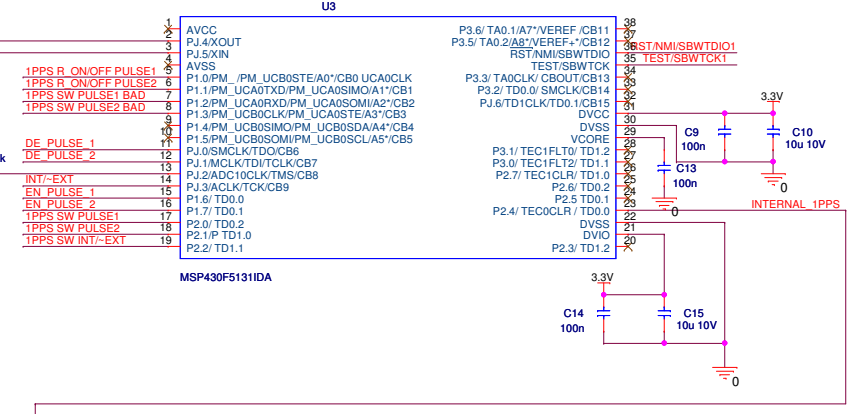

POWER

SWITCHING SIGNALS

INTERNAL/ EXTERNAL SELECTION

GPS 1PPS PULSE

Title		1PPS BOX	
Size	Custom	Document Number	TBD
Date:	Sunday, March 01, 2015	Sheet	1 of 1