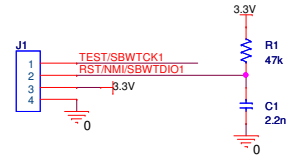

POWER

SWITCHING SIGNALS

INTERNAL/ EXTERNAL SELECTION

GPS 1PPS PULSE

Title		1PPS BOX	
Size	Custom	Document Number	TBD
Date:	Sunday, March 01, 2015	Sheet	1 of 1