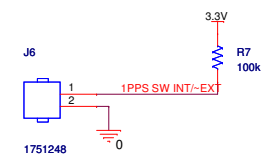

POWER

SWITCHING SIGNALS

INTERNAL/ EXTERNAL SELECTION

GPS 1PPS PULSE

Title		1PPS BOX	
Size	Custom	Document Number	TBD
Date:	Sunday, March 01, 2015	Sheet	1 of 1