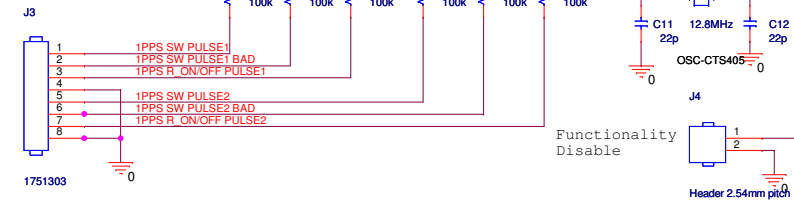

POWER

SWITCHING SIGNALS

INTERNAL/ EXTERNAL SELECTION

GPS 1PPS PULSE

Title		1PPS BOX	
Size	Custom	Document Number	TBD
Date:	Sunday, March 01, 2015	Sheet	1 of 1