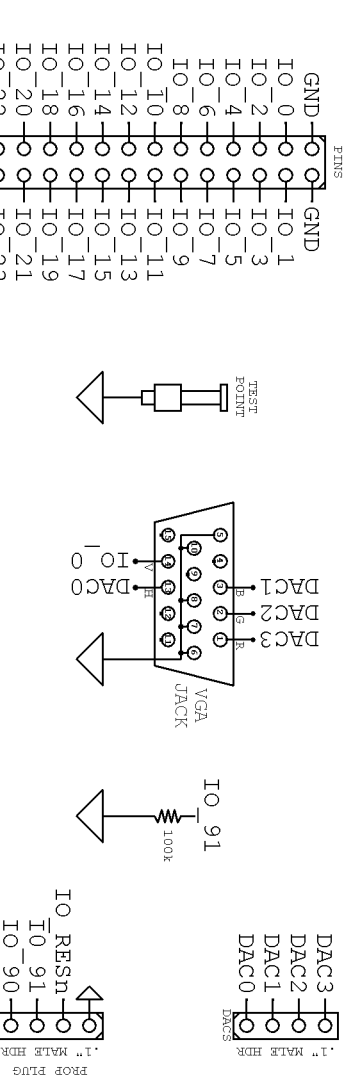

All resistors are 0603.  
 Legend text begins with " ".  
 Maintain signal orientation, as shown, for all headers.  
 All parts are on top side, except Samtec and 0603's.  
 PHONO JACK is Digikiy CP-1411-ND.