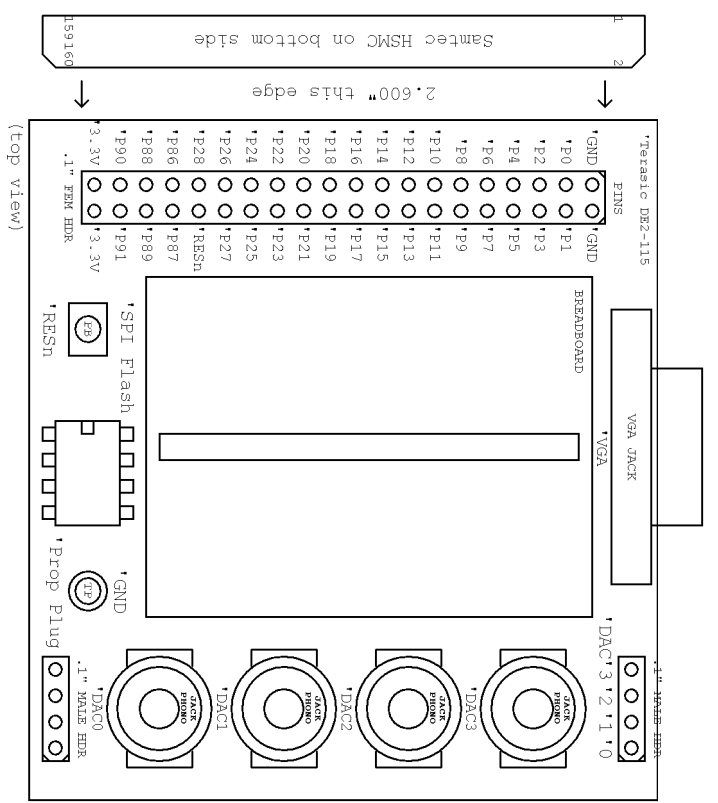

All resistors are 0603.
Legend text begins with " ".
Maintain signal orientation, as shown, for all headers.
All parts are on top side, except Samtec and 0603's.
PHONO JACK is Digikiy CP-1411-ND.

101	102	103	104	105	106	107	108	109	110	111	112	113	114	115	116	117	118	119	120	121	122	123	124	125	126	127	128	129	130	131	132	133	134	135	136	137	138	139	140	141	142	143	144	145	146	147	148	149	150	151	152	153	154	155	156	157	158	159	160
HSMC_101	HSMC_102	HSMC_103	HSMC_104	HSMC_107	HSMC_108	HSMC_109	HSMC_110	HSMC_113	HSMC_114	HSMC_115	HSMC_116	HSMC_117	HSMC_119	HSMC_120	HSMC_121	HSMC_122	HSMC_123	HSMC_125	HSMC_126	HSMC_127	HSMC_128	HSMC_131	HSMC_132	HSMC_133	HSMC_134	HSMC_137	HSMC_138	HSMC_139	HSMC_140	HSMC_143	HSMC_144	HSMC_145	HSMC_146	HSMC_149	HSMC_150	HSMC_151	HSMC_152	HSMC_153	HSMC_154	HSMC_155	HSMC_156	HSMC_157	HSMC_158	HSMC_159	HSMC_160