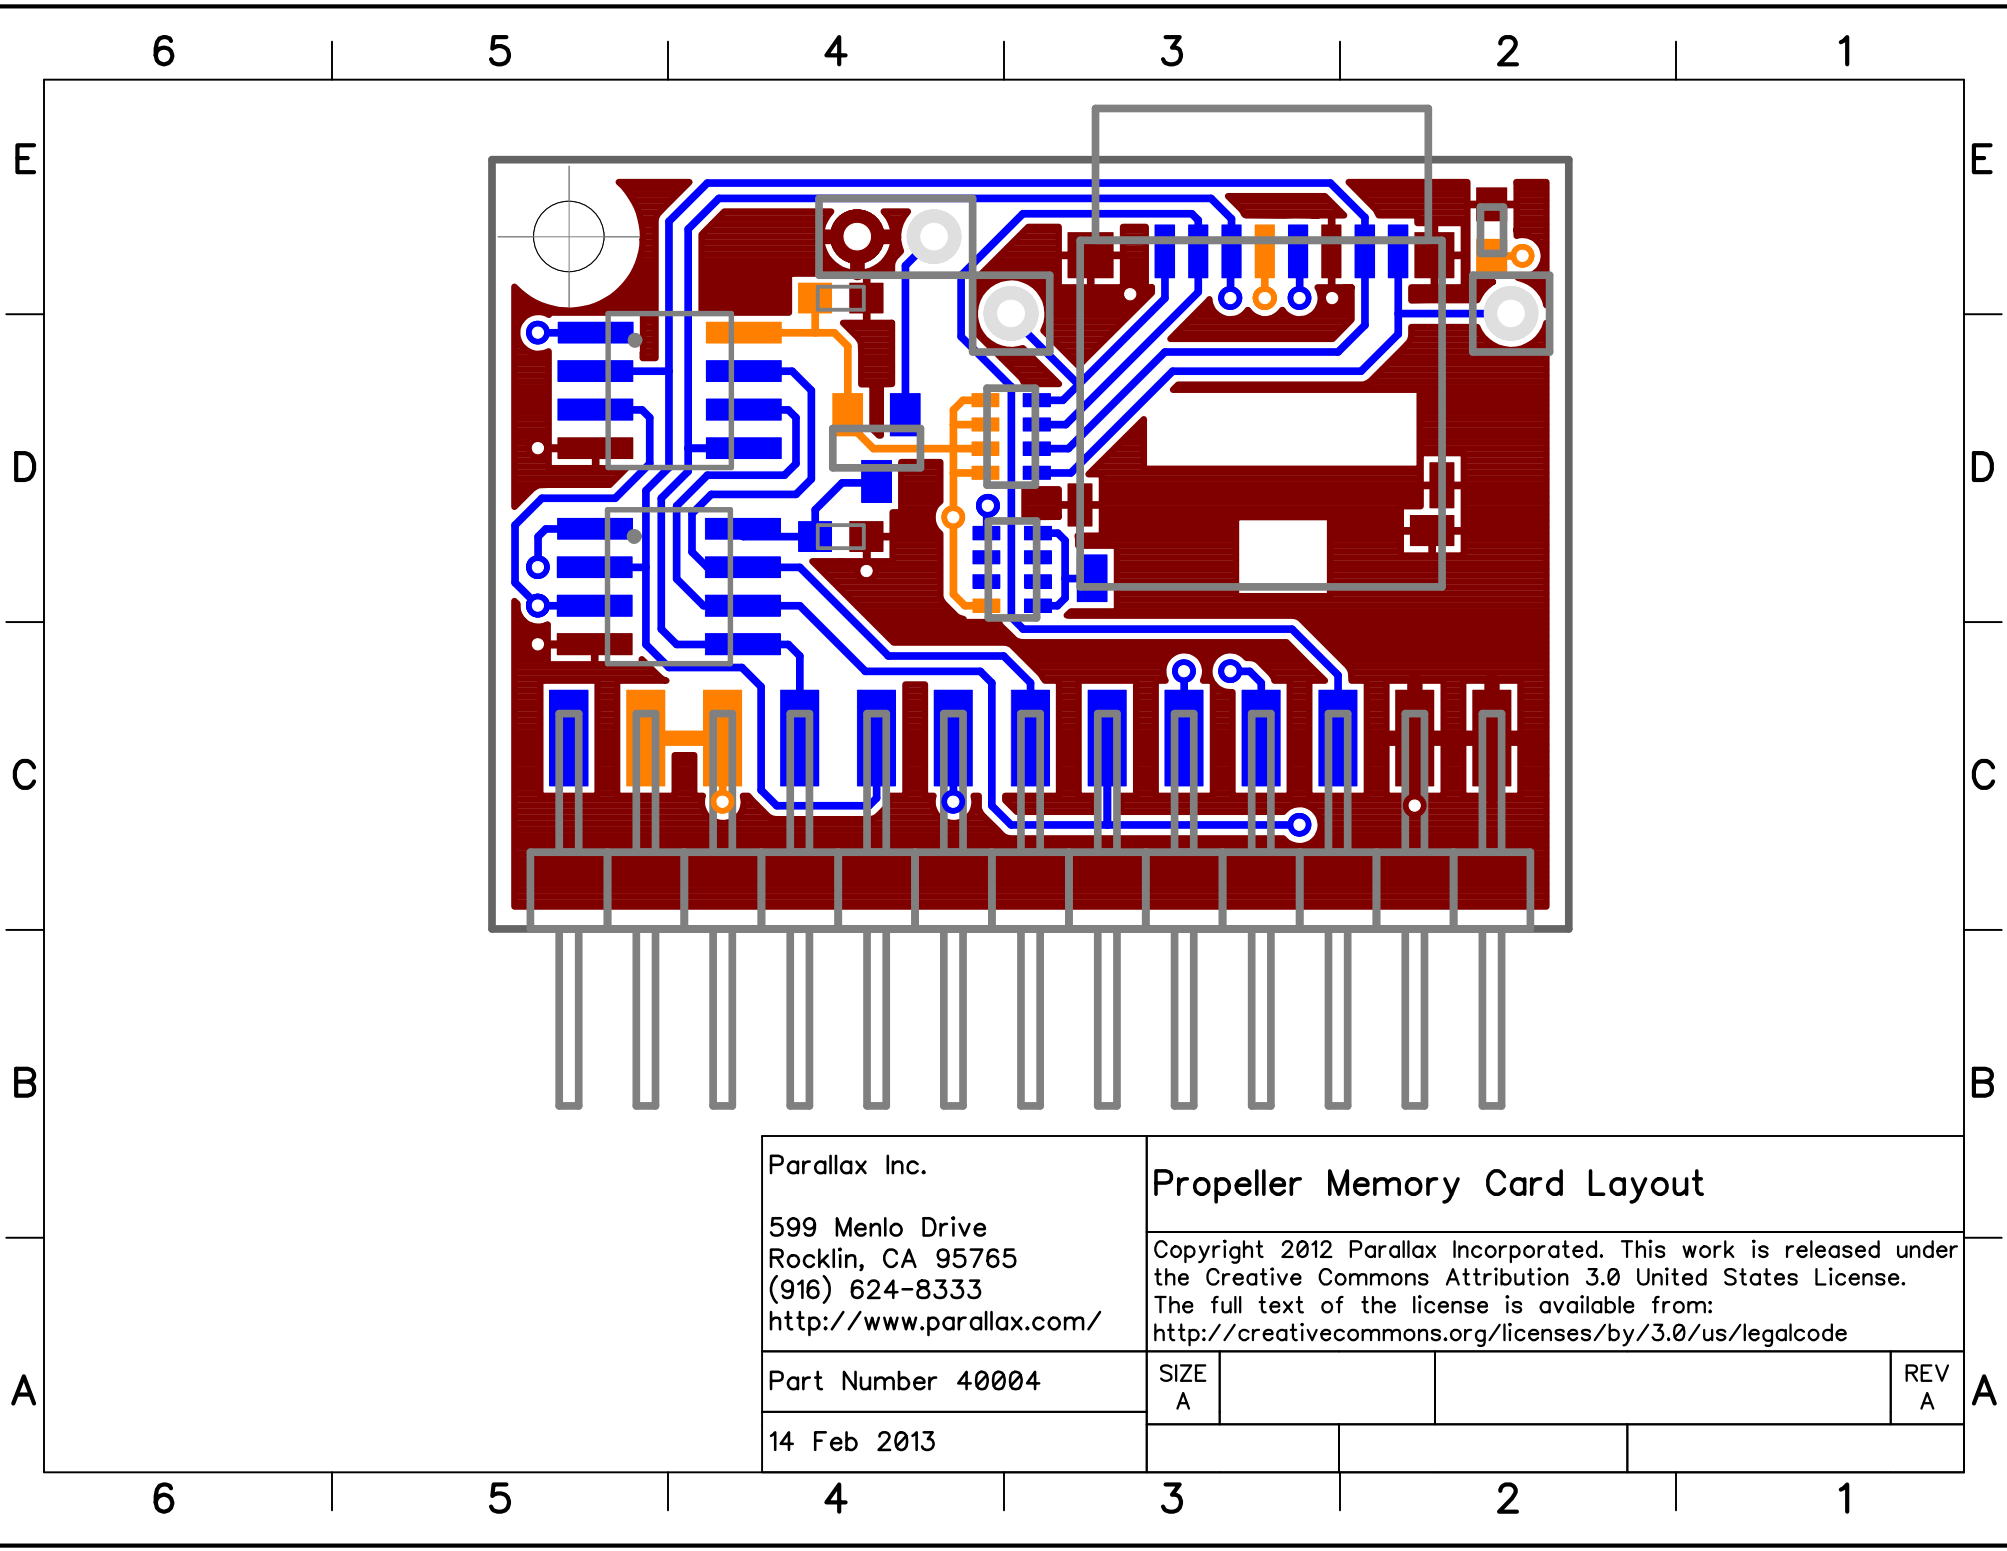

Part Number 40004	SIZE A			REV A
14 Feb 2013				

Parallax Inc.
 599 Menlo Drive
 Rocklin, CA 95765
 (916) 624-8333
<http://www.parallax.com/>

Part Number 40004

14 Feb 2013

Propeller Memory Card Layout

Copyright 2012 Parallax Incorporated. This work is released under the Creative Commons Attribution 3.0 United States License. The full text of the license is available from: <http://creativecommons.org/licenses/by/3.0/us/legalcode>

SIZE			REV
A			A

6 5 4 3 2 1

E

E

D

D

C

C