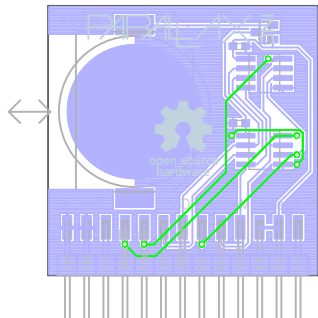

Part Number 40004	SIZE A		REV A
14 Feb 2013			Propeller Memory Card.dch

Parallax Inc.  
 599 Menlo Drive  
 Rocklin, CA 95765  
 (916) 624-8333  
<http://www.parallax.com/>

Part Number 40004

14 Feb 2013

<b>Propeller Memory Card Layout</b>			
Copyright 2012 Parallax Incorporated. This work is released under the Creative Commons Attribution 3.0 United States License. The full text of the license is available from: <a href="http://creativecommons.org/licenses/by/3.0/us/legalcode">http://creativecommons.org/licenses/by/3.0/us/legalcode</a>			
SIZE A			REV A
			Propeller Memory Card.dip

A

Parallax Inc.  
 599 Menlo Drive  
 Rocklin, CA 95765  
 (916) 624-8333  
<http://www.parallax.com/>

Part Number 40004

14 Feb 2013

<b>Propeller Memory Card Layout</b>			
Copyright 2012 Parallax Incorporated. This work is released under the Creative Commons Attribution 3.0 United States License. The full text of the license is available from: <a href="http://creativecommons.org/licenses/by/3.0/us/legalcode">http://creativecommons.org/licenses/by/3.0/us/legalcode</a>			
SIZE A			REV A
		Propeller Memory Card.dip	