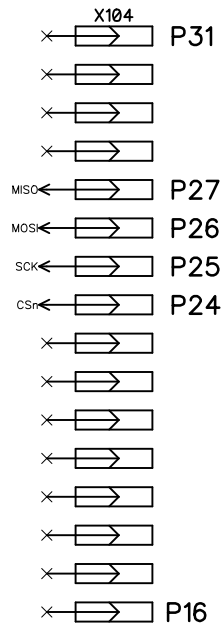

5

4

3

2

1

D

D

C

C

B

B

A

A

5

4

3

2

1

JONNYMAC CONTROLS P/P CAN SHIELD		
Size	Filename	Rev
A	jm_pp_can_001	A
Drawn by JM		Date: 31 DEC 11
Checked by		Sheet 1 of 2