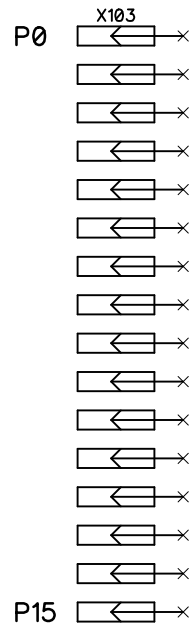

5

4

3

2

1

D

D

C

C

B

B

A

A

5

4

3

2

1

JONNYMAC CONTROLS P/P CAN SHIELD		
Size	Filename	Rev
A	jm_pp_can_001	A
Drawn by JM		Date: 31 DEC 11
Checked by		Sheet 1 of 2