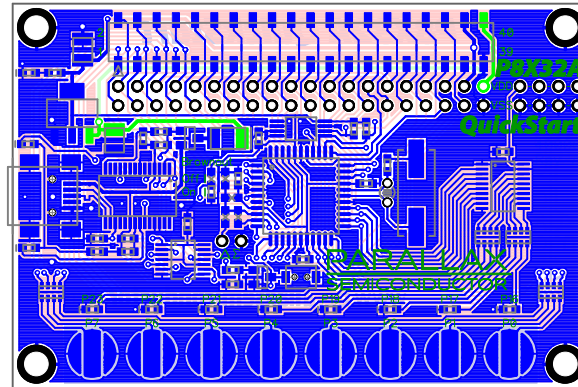

D

D

C

C

B

B

A

A

Parallax Inc.
 599 Menlo Drive
 Rocklin, CA 95765
 (916) 624-8333
<http://www.parallax.com/>

PCB, QuickStart

Copyright 2011 Parallax Incorporated. This work is released under the Creative Commons Attribution 3.0 United States License. The full text of the license is available from: <http://creativecommons.org/licenses/by/3.0/us/legalcode>

Part Number: 40000

SIZE
A

REV
A3

3 May 2011

SCALE 1:1

Sheet 1

6

5

Part Number: 40000

SIZE
A

REV
A3

3 May 2011

SCALE 1:1

Sheet 1