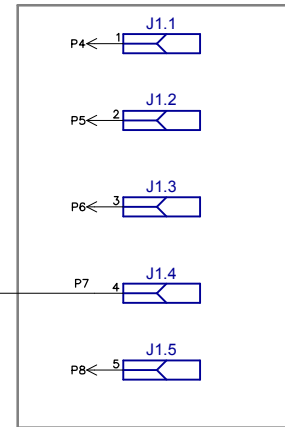

Prop Platform Conns

<h1>E-Net Module</h1> <h2>Propeller Platform</h2>		encschematic.dch		REV A
		July 16, 2010	N McClanahan	Sheet 1

GADGET GANGSTER