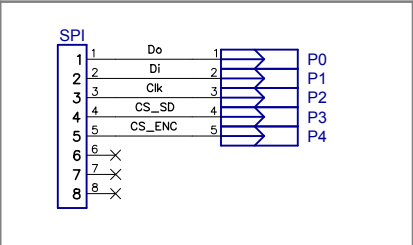

Propeller Connections

**GADGET  
GANGSTER**

Gadget Gangster  
Platform ENC28J60  
Enc\_sharedSPI.dch  
REV A  
May 18, 2010 N McClanahan Sheet 1