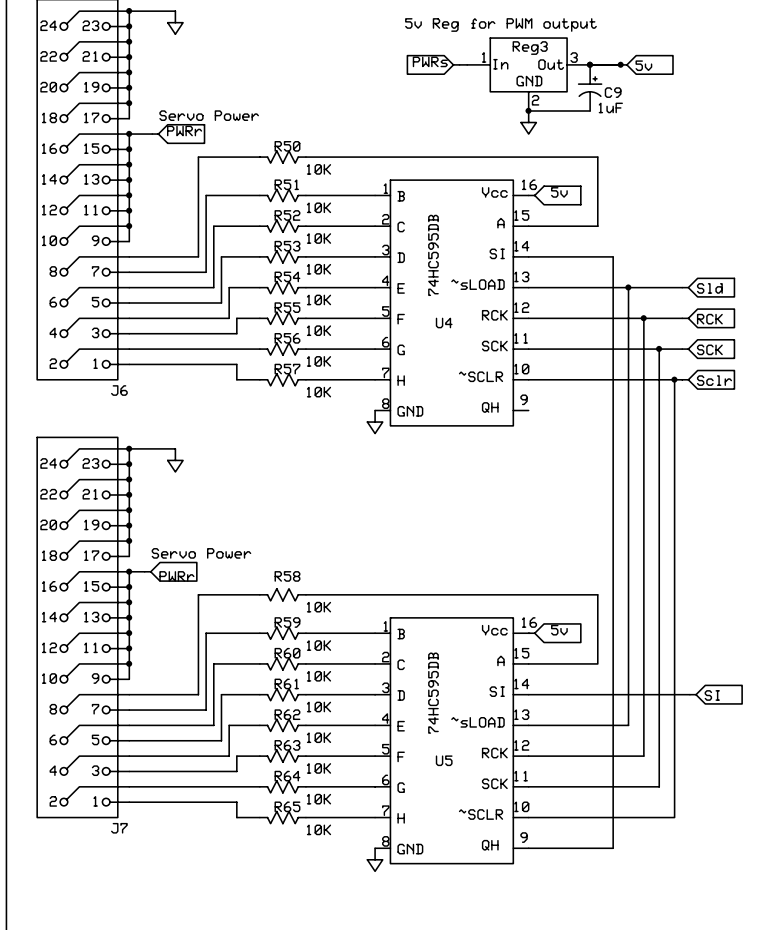

Servo Output

Audio Video Switch

Cannibal Robotics

Receiver I/O AV circuit (2 of 3)

Jim Miller

Rev 4.0
8/22/2009

Page 4 of 5