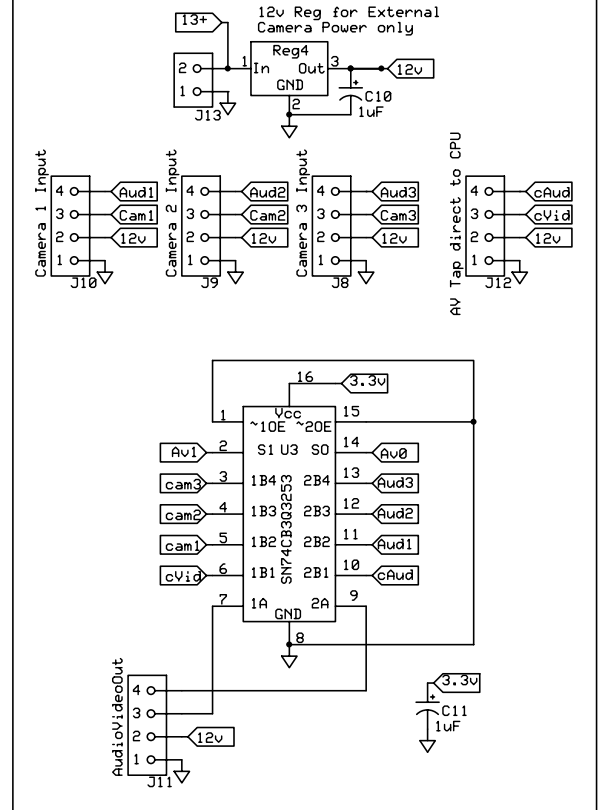

Servo Output

Audio Video Switch

Cannibal Robotics

Receiver I/O AV circuit (2 of 3)

Jim Miller

Rev 4.0
8/22/2009

Page 4 of 5