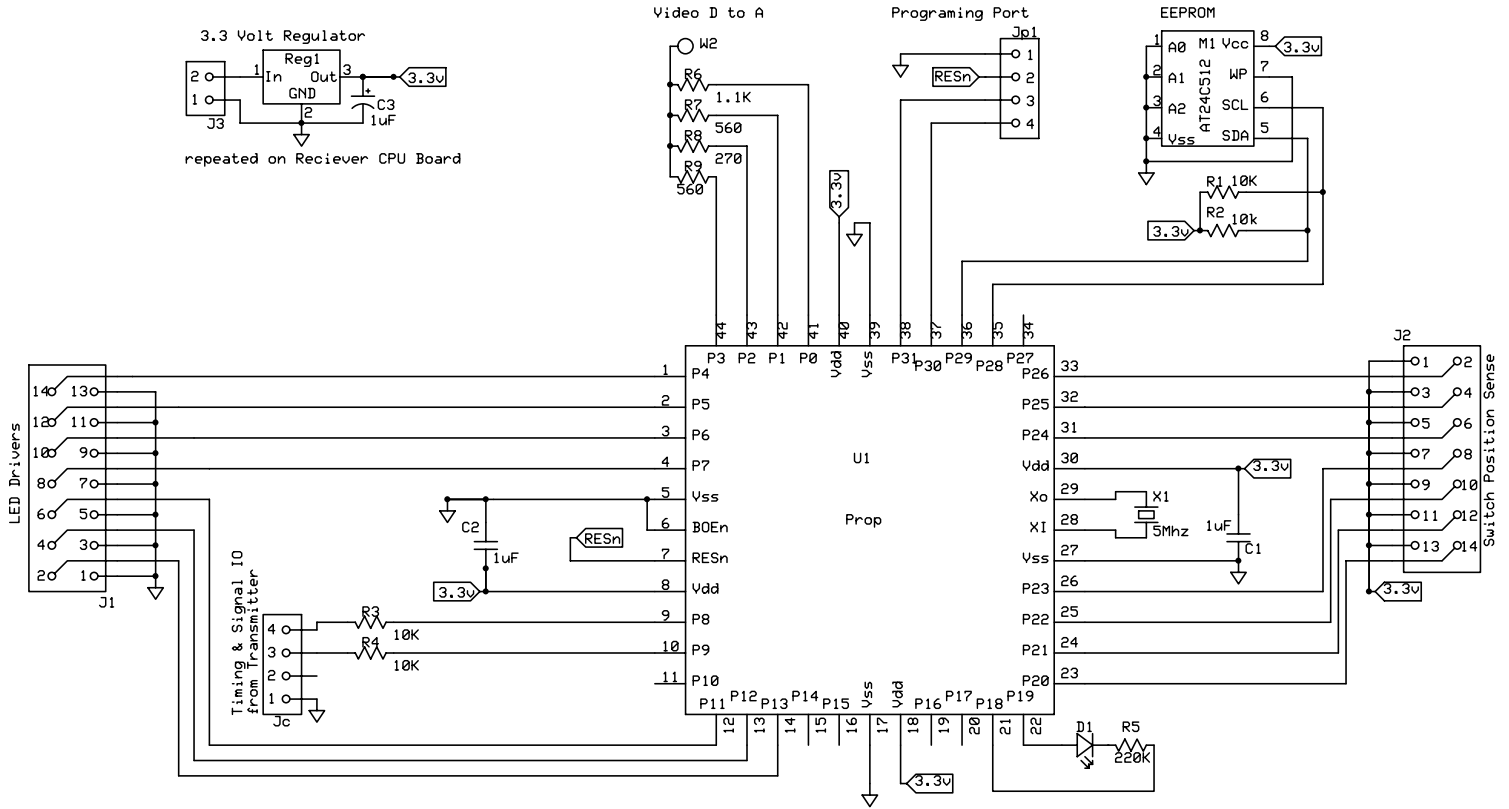

Video D to A

Programming Port

EEPROM

Cannibal Robotics

Transmitter CPU Board

Jim Miller

Rev 4.0
1/8/2010

1 of 5