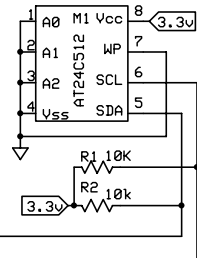

Video D to A

Programming Port

EEPROM

Cannibal Robotics

Transmitter CPU Board

Jim Miller

Rev 4.0
1/8/2010

1 of 5