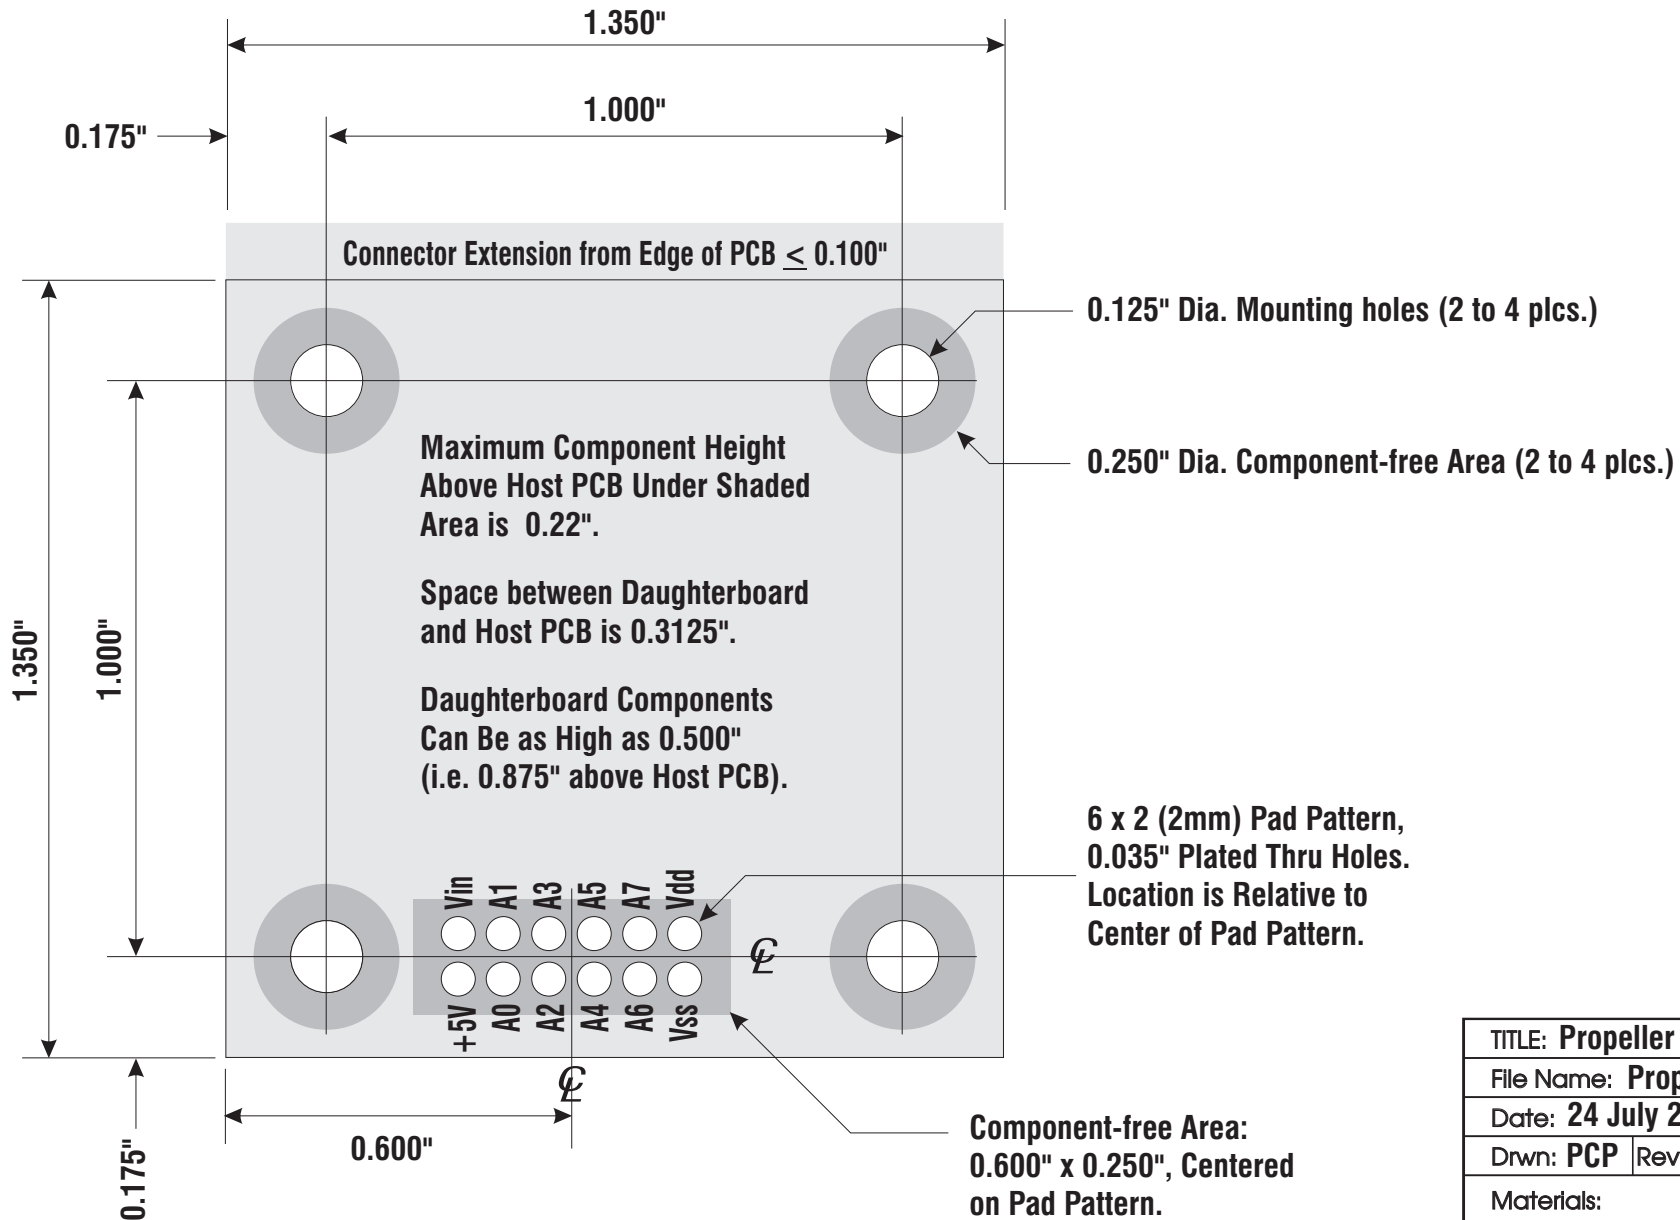

Propeller Host (Motherboard) Layout for Parallax Daughterboards

TITLE: Propeller MoBo Layout	
File Name: PropMoBoLayout.cdr	
Date: 24 July 2009	
Drwn: PCP	Rev:
Materials:	