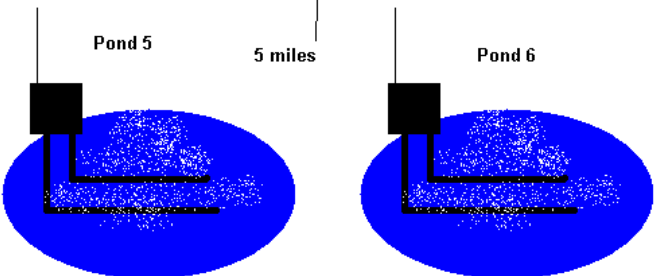

 = control box and radio

3 miles →

Farmer adjusts and reads parameters while in pickup truck.