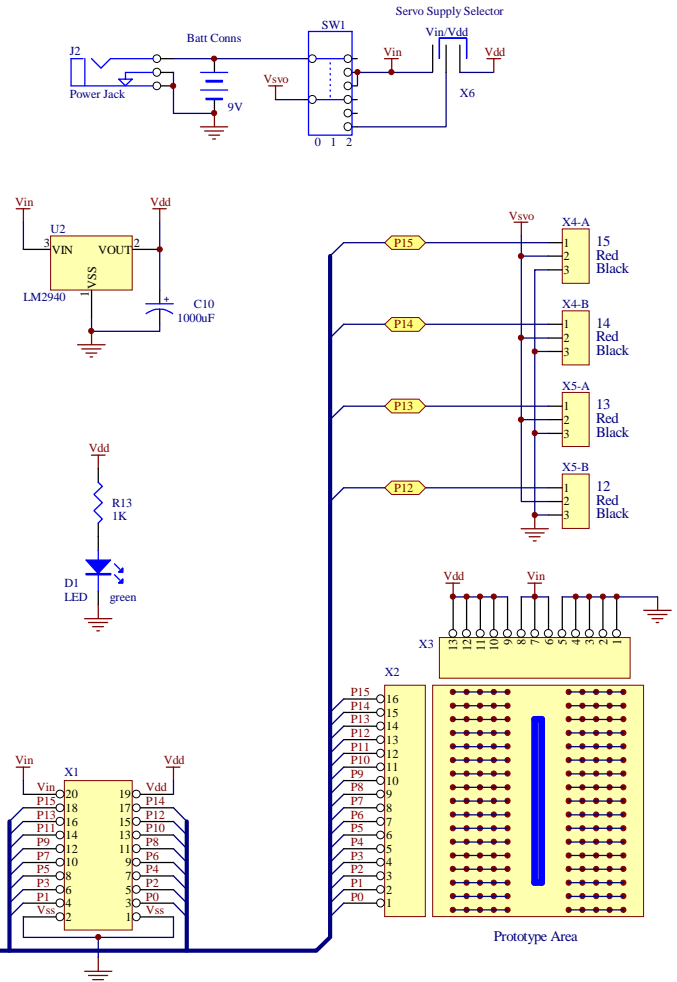

Powered by USB

Title BOE (w/USB interface)		Parallax, Inc. Suite 100 599 Menlo Drive Rocklin, CA 95765	
Size: B	Number:	Revision: B	
File: C:\sysadm\BOE USB Rev B.DDB		Date: 2/28/04 File: BOE USB Rev B.Sch.02 Sheet 1 of 1	