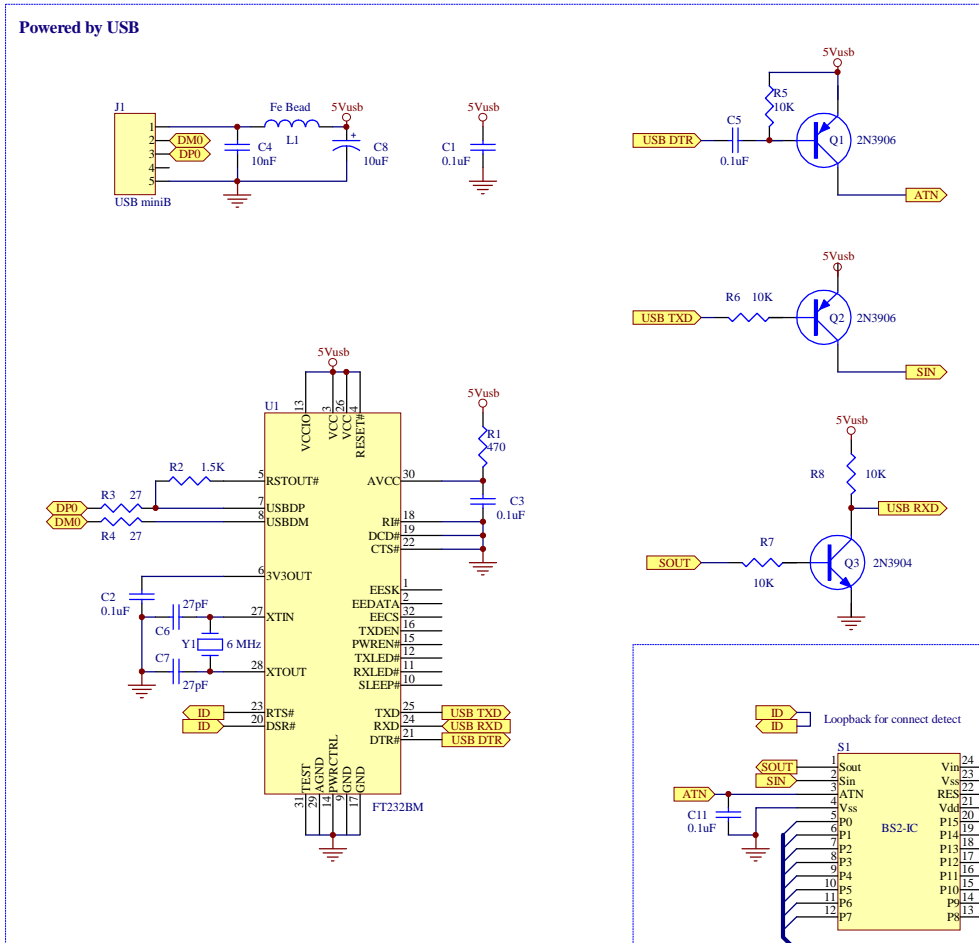

Powered by USB

Title BOE (w/USB interface)		Parallax, Inc. Suite 100 599 Menlo Drive Rocklin, CA 95765	
Size: B	Number:	Revision: B	
File: C:\sysadm\BOE USB Rev B.DDB		Date: 2/28/04 File: BOE USB Rev B.Sch.02 Sheet 1 of 1	