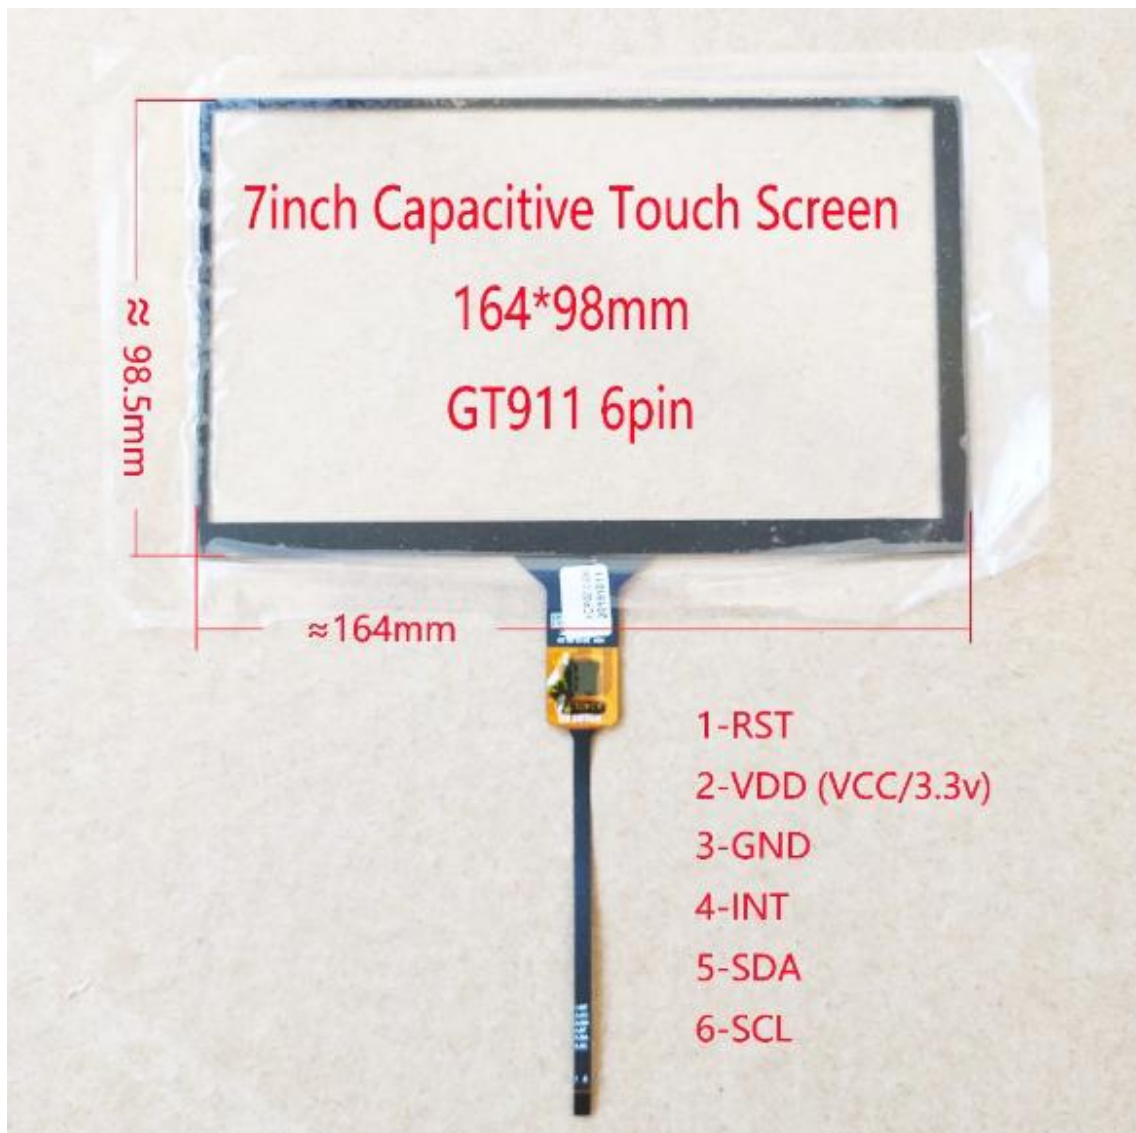

CAPACITIVE TOUCH 7 INCH GT911

inch Car radio I2C interface capacitive touch screen Sensors, digitizers 164mm*99mm GT911 6PIN
XCPC-006 FPC USB Controller ASP

Support Win7 & 10, have been tested on some Android tvbox some android phones,Raspberry Pi. Work well. Except for Windows System,there is no guarantee that android linux on all platforms will work.

6Pin

win7 win8 win10
Android Linux

Support

GT911

GT928

GT9110

GT9217

USB

1-RST

2-VDD

3-GND

4-INT

5-SDA

6-SCL

Capacitive Screen Digitizer

IIC to USB controller