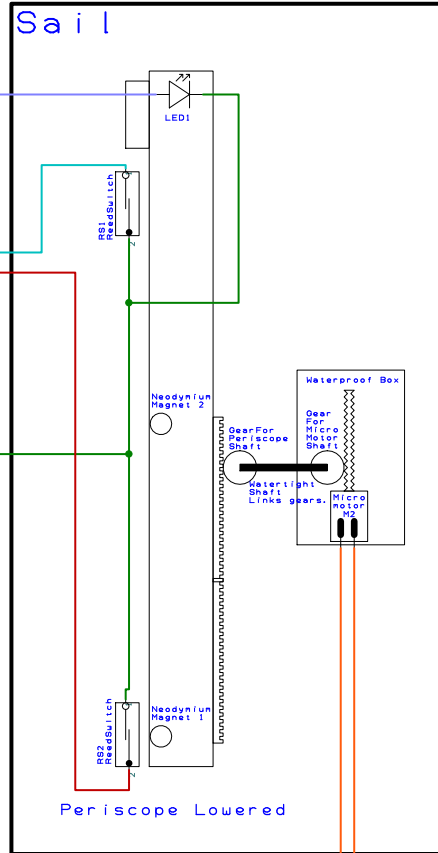

Submarine Bs2 Periscope and Emergency Ballast Control ClockLoop @ Parallax Forums

Electronics Tank

Bottom tank
leak detection
conductive rods.

Sail

Periscope Raised