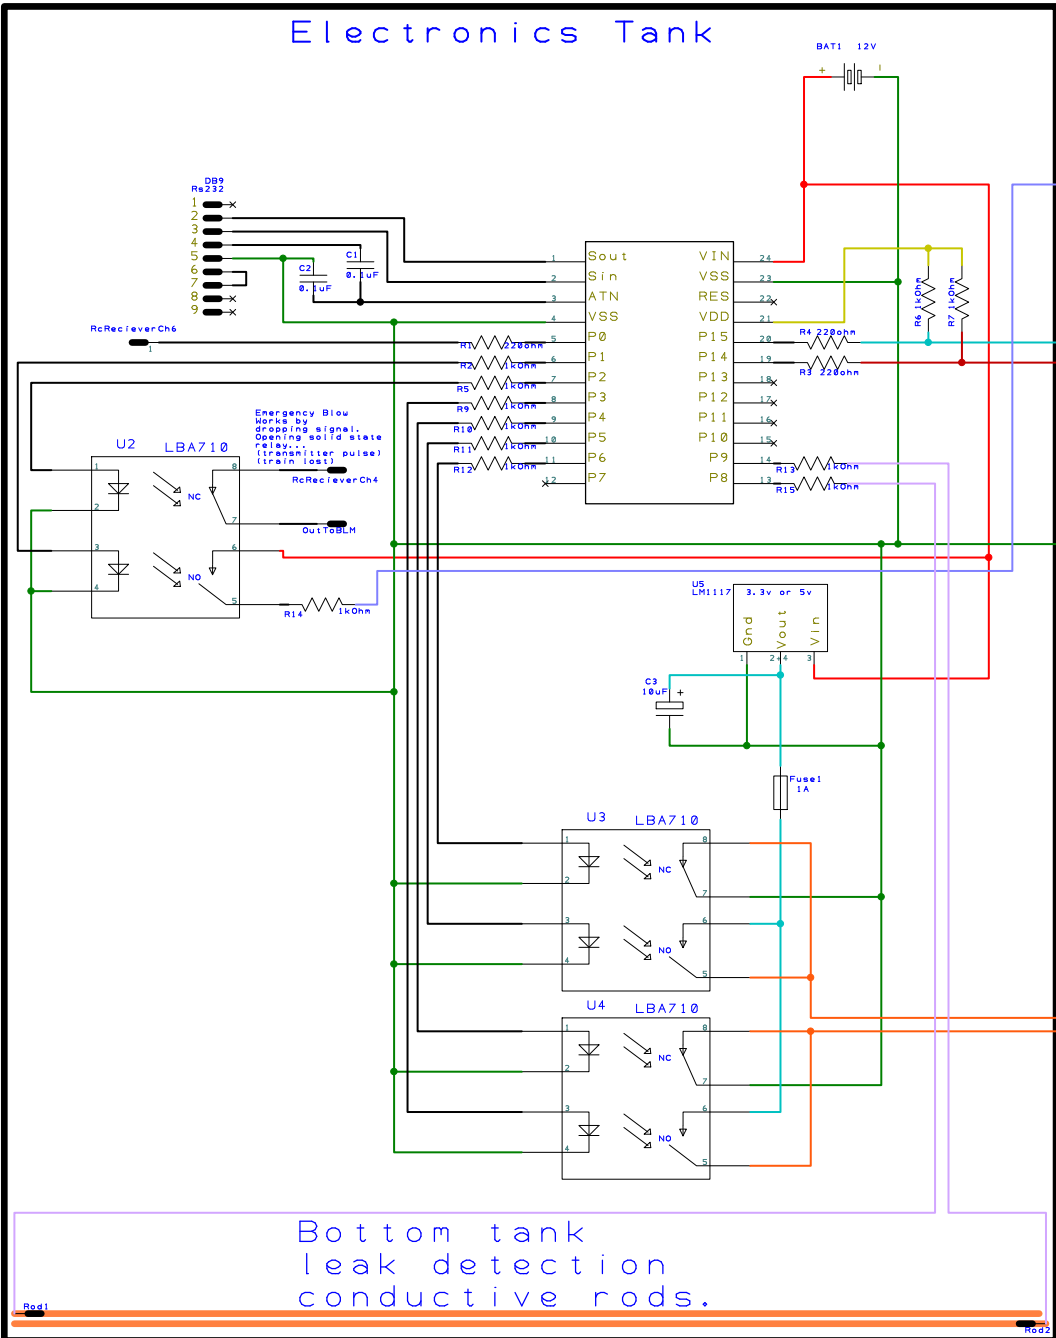

Submarine Bs2 Periscope and Emergency Ballast Control ClockLoop @ Parallax Forums

Electronics Tank

Bottom tank
leak detection
conductive rods.

Sail

Periscope Raised