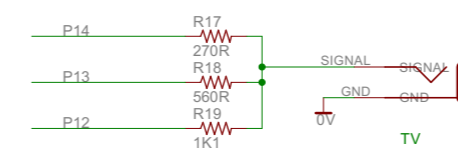

RS232 Router

TV

Supply

Propeller