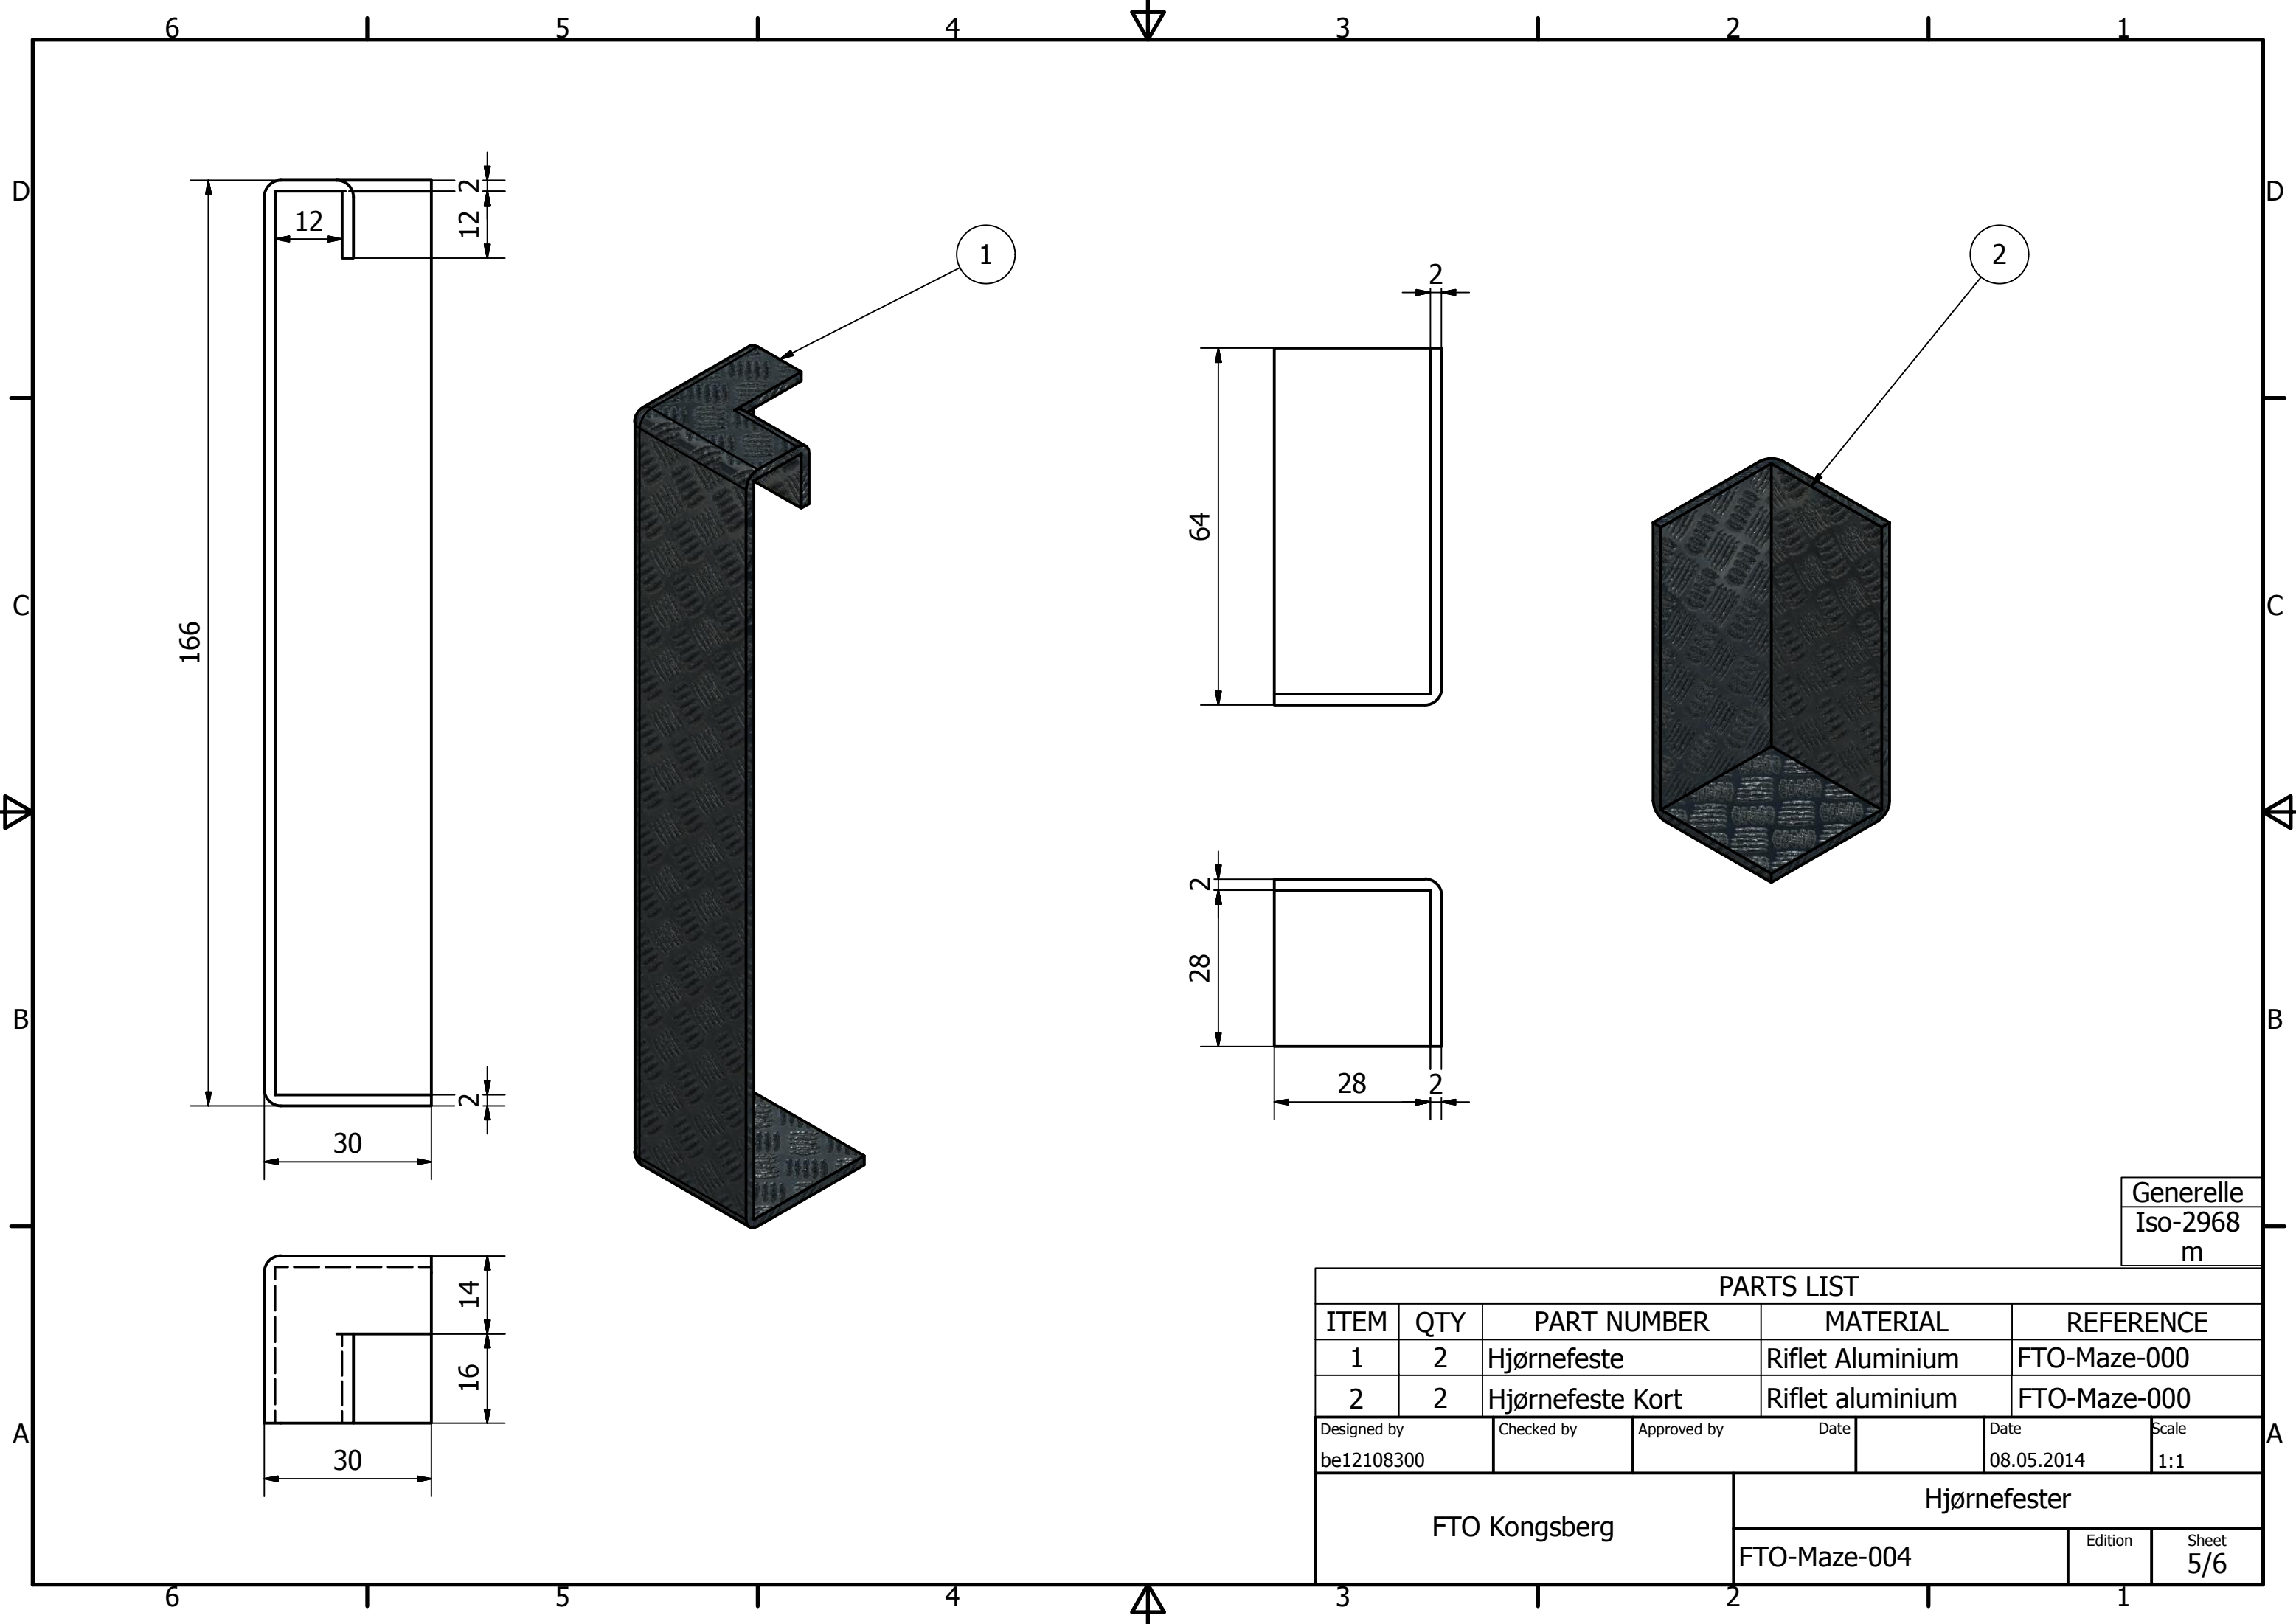

Generelle
Iso-2968
m

PARTS LIST				
ITEM	QTY	PART NUMBER	MATERIAL	REFERENCE
1	2	Hjørnefeste	Riflet Aluminium	FTO-Maze-000
2	2	Hjørnefeste Kort	Riflet aluminium	FTO-Maze-000
Designed by be12108300		Checked by	Approved by	Date 08.05.2014
FTO Kongsberg		Hjørnefester		
		FTO-Maze-004		Scale 1:1
				Sheet 5/6