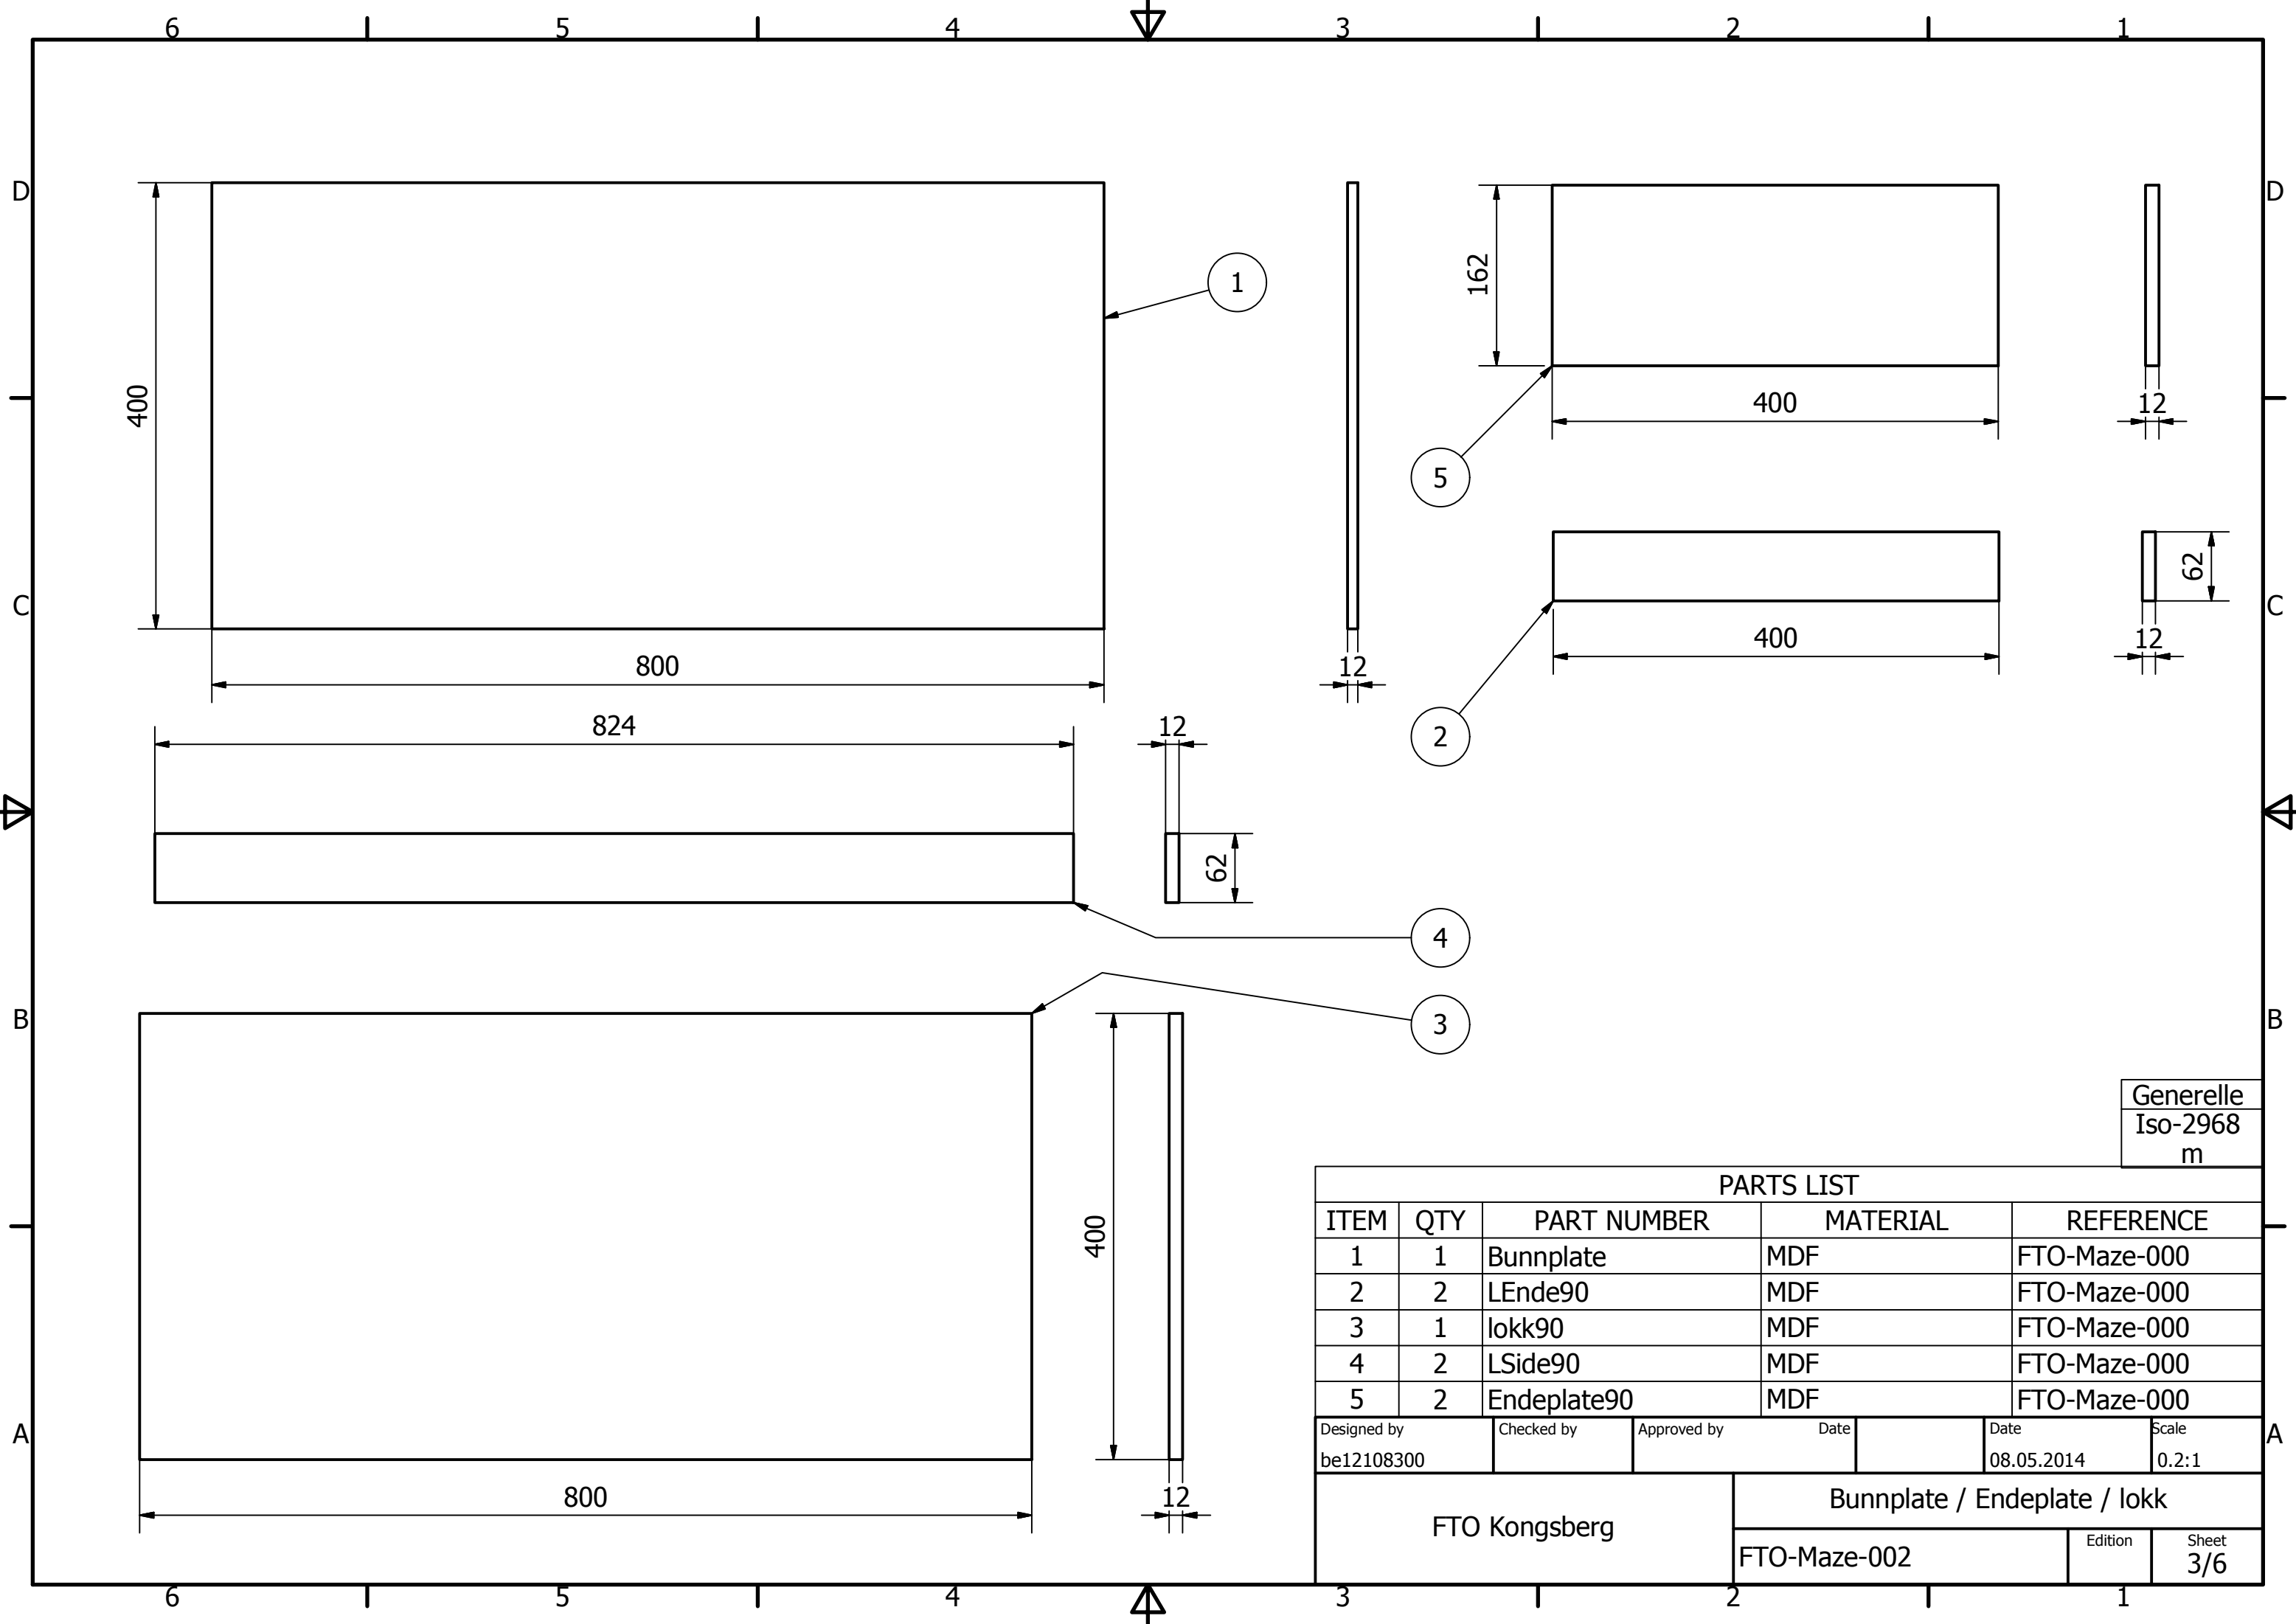

PARTS LIST						
ITEM	QTY	PART NUMBER	MATERIAL	REFERENCE		
1	2	LEnde90	MDF	FTO-Maze-002		
2	1	lokk90	MDF	FTO-Maze-002		
3	2	LSide90	MDF	FTO-Maze-002		
4	2	Endeplate90	MDF	FTO-Maze-002		
5	2	Sideplate	MDF	FTO-Maze-001		
6	2	Bunnplate	MDF	FTO-Maze-002		
7	8	Hjørnefeste	Riflet Aluminium	FTO-Maze-004		
8	1	Alternativ 4 Fto ramme 19 mm Indre radius	Kobberør	FTO-Maze-005		
9	1	Lexan Skjerm	Lexan	FTO-Maze-003		
10	1	Håndtak	Plast			
11	1	Lexan kasse	Lexan	FTO-Maze-003		
12	1	ring	Kobber			
13	1	tastatur	Parallax			
Designed by		Checked by	Approved by	Date	Date	Scale
be12108300					08.05.2014	0.19:1
FTO Kongsberg			Sammenstilling FTO-Maze			
			FTO-Maze-000		Edition	Sheet
						1/6

Generelle
 Iso-2968
 m

PARTS LIST				
ITEM	QTY	PART NUMBER	MATERIAL	REFERENCE
1	1	Komponentplate	MDF	FTO-Maze-000
2	1	Sideplate	MDF	FTO-Maze-000
3	1	Sideplate med hull	MDF	FTO-Maze-000
Designed by be12108300		Checked by	Approved by	Date 08.05.2014
FTO Kongsberg		Komponentplate / Langsider		
		FTO-Maze-001	Edition	Sheet 2/6

Generelle
 Iso-2968
 m

PARTS LIST				
ITEM	QTY	PART NUMBER	MATERIAL	REFERENCE
1	1	Bunnplate	MDF	FTO-Maze-000
2	2	LEnde90	MDF	FTO-Maze-000
3	1	lokk90	MDF	FTO-Maze-000
4	2	LSide90	MDF	FTO-Maze-000
5	2	Endeplate90	MDF	FTO-Maze-000
Designed by be12108300		Checked by	Approved by	Date 08.05.2014
FTO Kongsberg		Bunnplate / Endeplate / lokk		
		FTO-Maze-002		Edition Sheet 3/6

Date: 08.05.2014
 Scale: 0.2:1

Generelle
Iso-2968
m

PARTS LIST				
ITEM	QTY	PART NUMBER	MATERIAL	REFERENCE
1	1	Kortside plexi 190x120 mm	Lexan	FTO-Maze-000
2	1	Side plexi 300x120 mm	Lexan	FTO-Maze-000
3	2	plexiskjermLside	Lexan	FTO-Maze-000
4	1	PlexiskjermLsidebak	Lexan	FTO-Maze-000
5	1	plexiskjermSide	Lexan	FTO-Maze-000
6	1	plexiskjermtopp	Lexan	FTO-Maze-000
7	1	Topp plexi 300x200 mm	Lexan	FTO-Maze-000