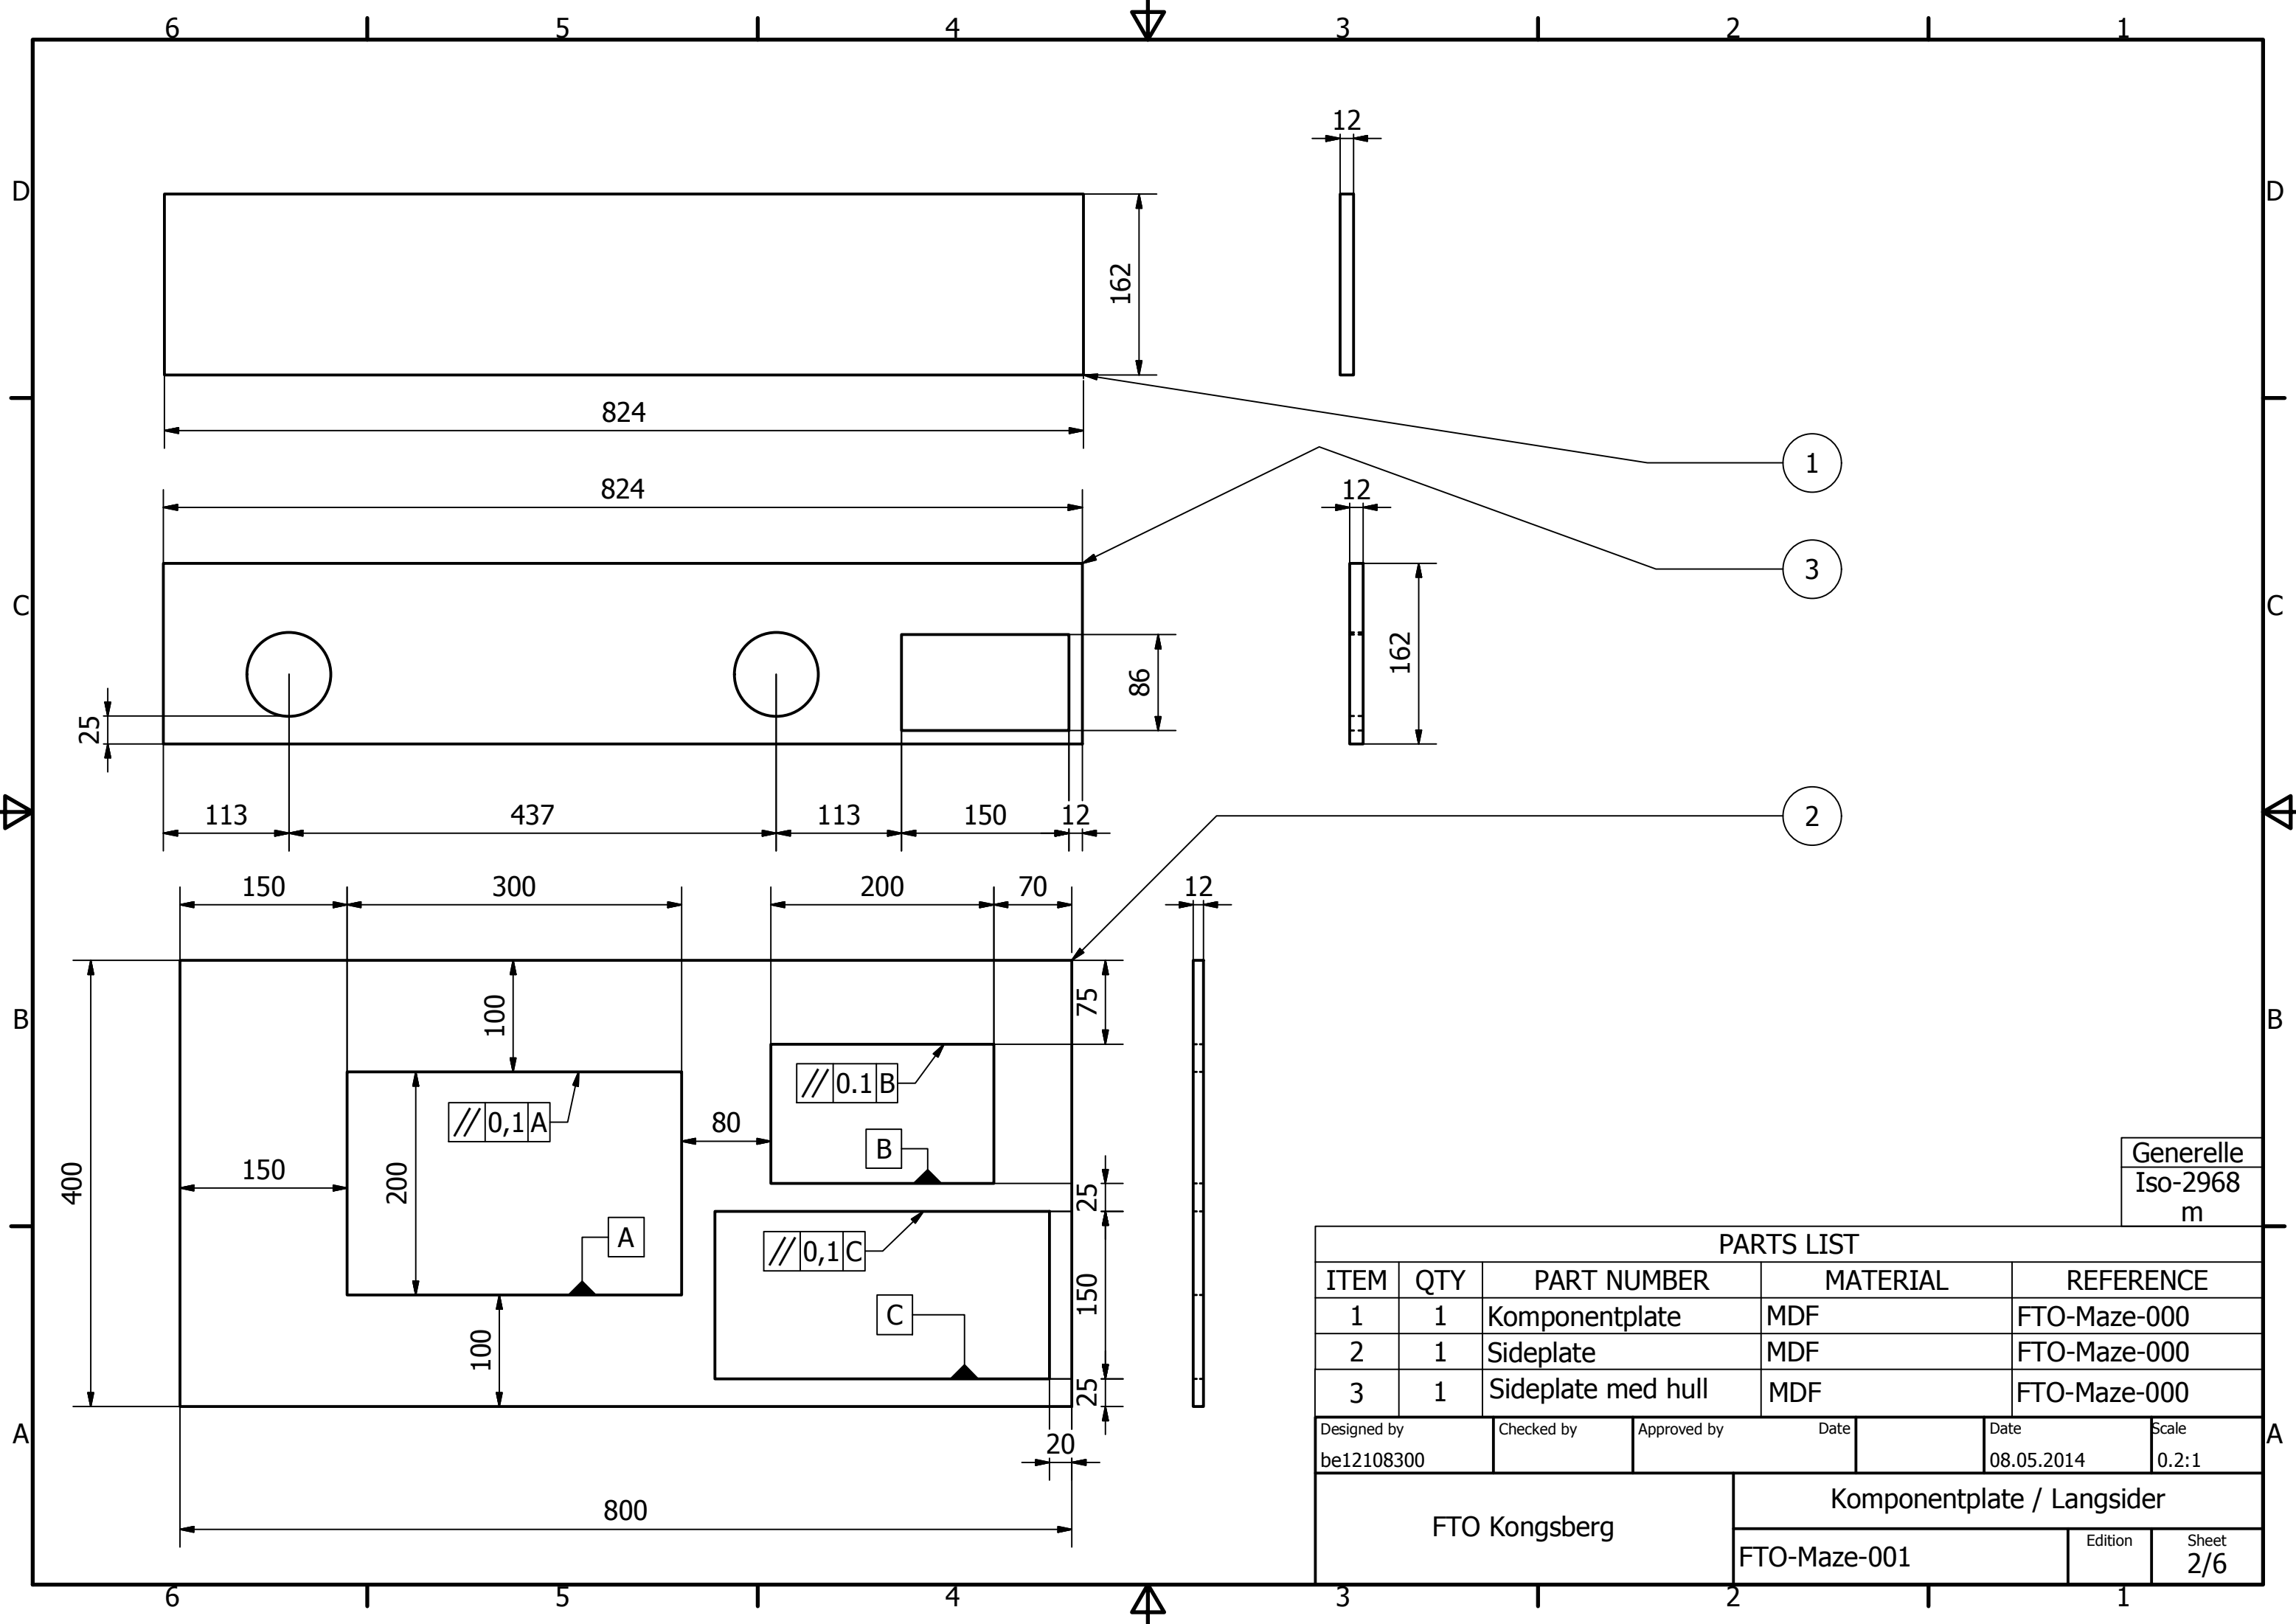

PARTS LIST						
ITEM	QTY	PART NUMBER	MATERIAL	REFERENCE		
1	2	LEnde90	MDF	FTO-Maze-002		
2	1	lokk90	MDF	FTO-Maze-002		
3	2	LSide90	MDF	FTO-Maze-002		
4	2	Endeplate90	MDF	FTO-Maze-002		
5	2	Sideplate	MDF	FTO-Maze-001		
6	2	Bunnplate	MDF	FTO-Maze-002		
7	8	Hjørnefeste	Riflet Aluminium	FTO-Maze-004		
8	1	Alternativ 4 Fto ramme 19 mm Indre radius	Kobberør	FTO-Maze-005		
9	1	Lexan Skjerm	Lexan	FTO-Maze-003		
10	1	Håndtak	Plast			
11	1	Lexan kasse	Lexan	FTO-Maze-003		
12	1	ring	Kobber			
13	1	tastatur	Parallax			
Designed by		Checked by	Approved by	Date	Date	Scale
be12108300					08.05.2014	0.19:1
FTO Kongsberg			Sammenstilling FTO-Maze			
			FTO-Maze-000		Edition	Sheet
						1/6

Generelle
 Iso-2968
 m

PARTS LIST				
ITEM	QTY	PART NUMBER	MATERIAL	REFERENCE
1	1	Komponentplate	MDF	FTO-Maze-000
2	1	Sideplate	MDF	FTO-Maze-000
3	1	Sideplate med hull	MDF	FTO-Maze-000
Designed by be12108300		Checked by	Approved by	Date 08.05.2014
FTO Kongsberg		Komponentplate / Langsider		
		FTO-Maze-001	Edition	Sheet 2/6

Generelle
 Iso-2968
 m

PARTS LIST				
ITEM	QTY	PART NUMBER	MATERIAL	REFERENCE
1	1	Bunnplate	MDF	FTO-Maze-000
2	2	LEnde90	MDF	FTO-Maze-000
3	1	lokk90	MDF	FTO-Maze-000
4	2	LSide90	MDF	FTO-Maze-000
5	2	Endeplate90	MDF	FTO-Maze-000
Designed by be12108300		Checked by	Approved by	Date 08.05.2014
FTO Kongsberg		Bunnplate / Endeplate / lokk		
		FTO-Maze-002		Edition Sheet 3/6

Date: 08.05.2014
 Scale: 0.2:1

Generelle
Iso-2968
m

PARTS LIST				
ITEM	QTY	PART NUMBER	MATERIAL	REFERENCE
1	1	Kortside plexi 190x120 mm	Lexan	FTO-Maze-000
2	1	Side plexi 300x120 mm	Lexan	FTO-Maze-000
3	2	plexiskjermLside	Lexan	FTO-Maze-000
4	1	PlexiskjermLsidebak	Lexan	FTO-Maze-000
5	1	plexiskjermSide	Lexan	FTO-Maze-000
6	1	plexiskjermtopp	Lexan	FTO-Maze-000
7	1	Topp plexi 300x200 mm	Lexan	FTO-Maze-000