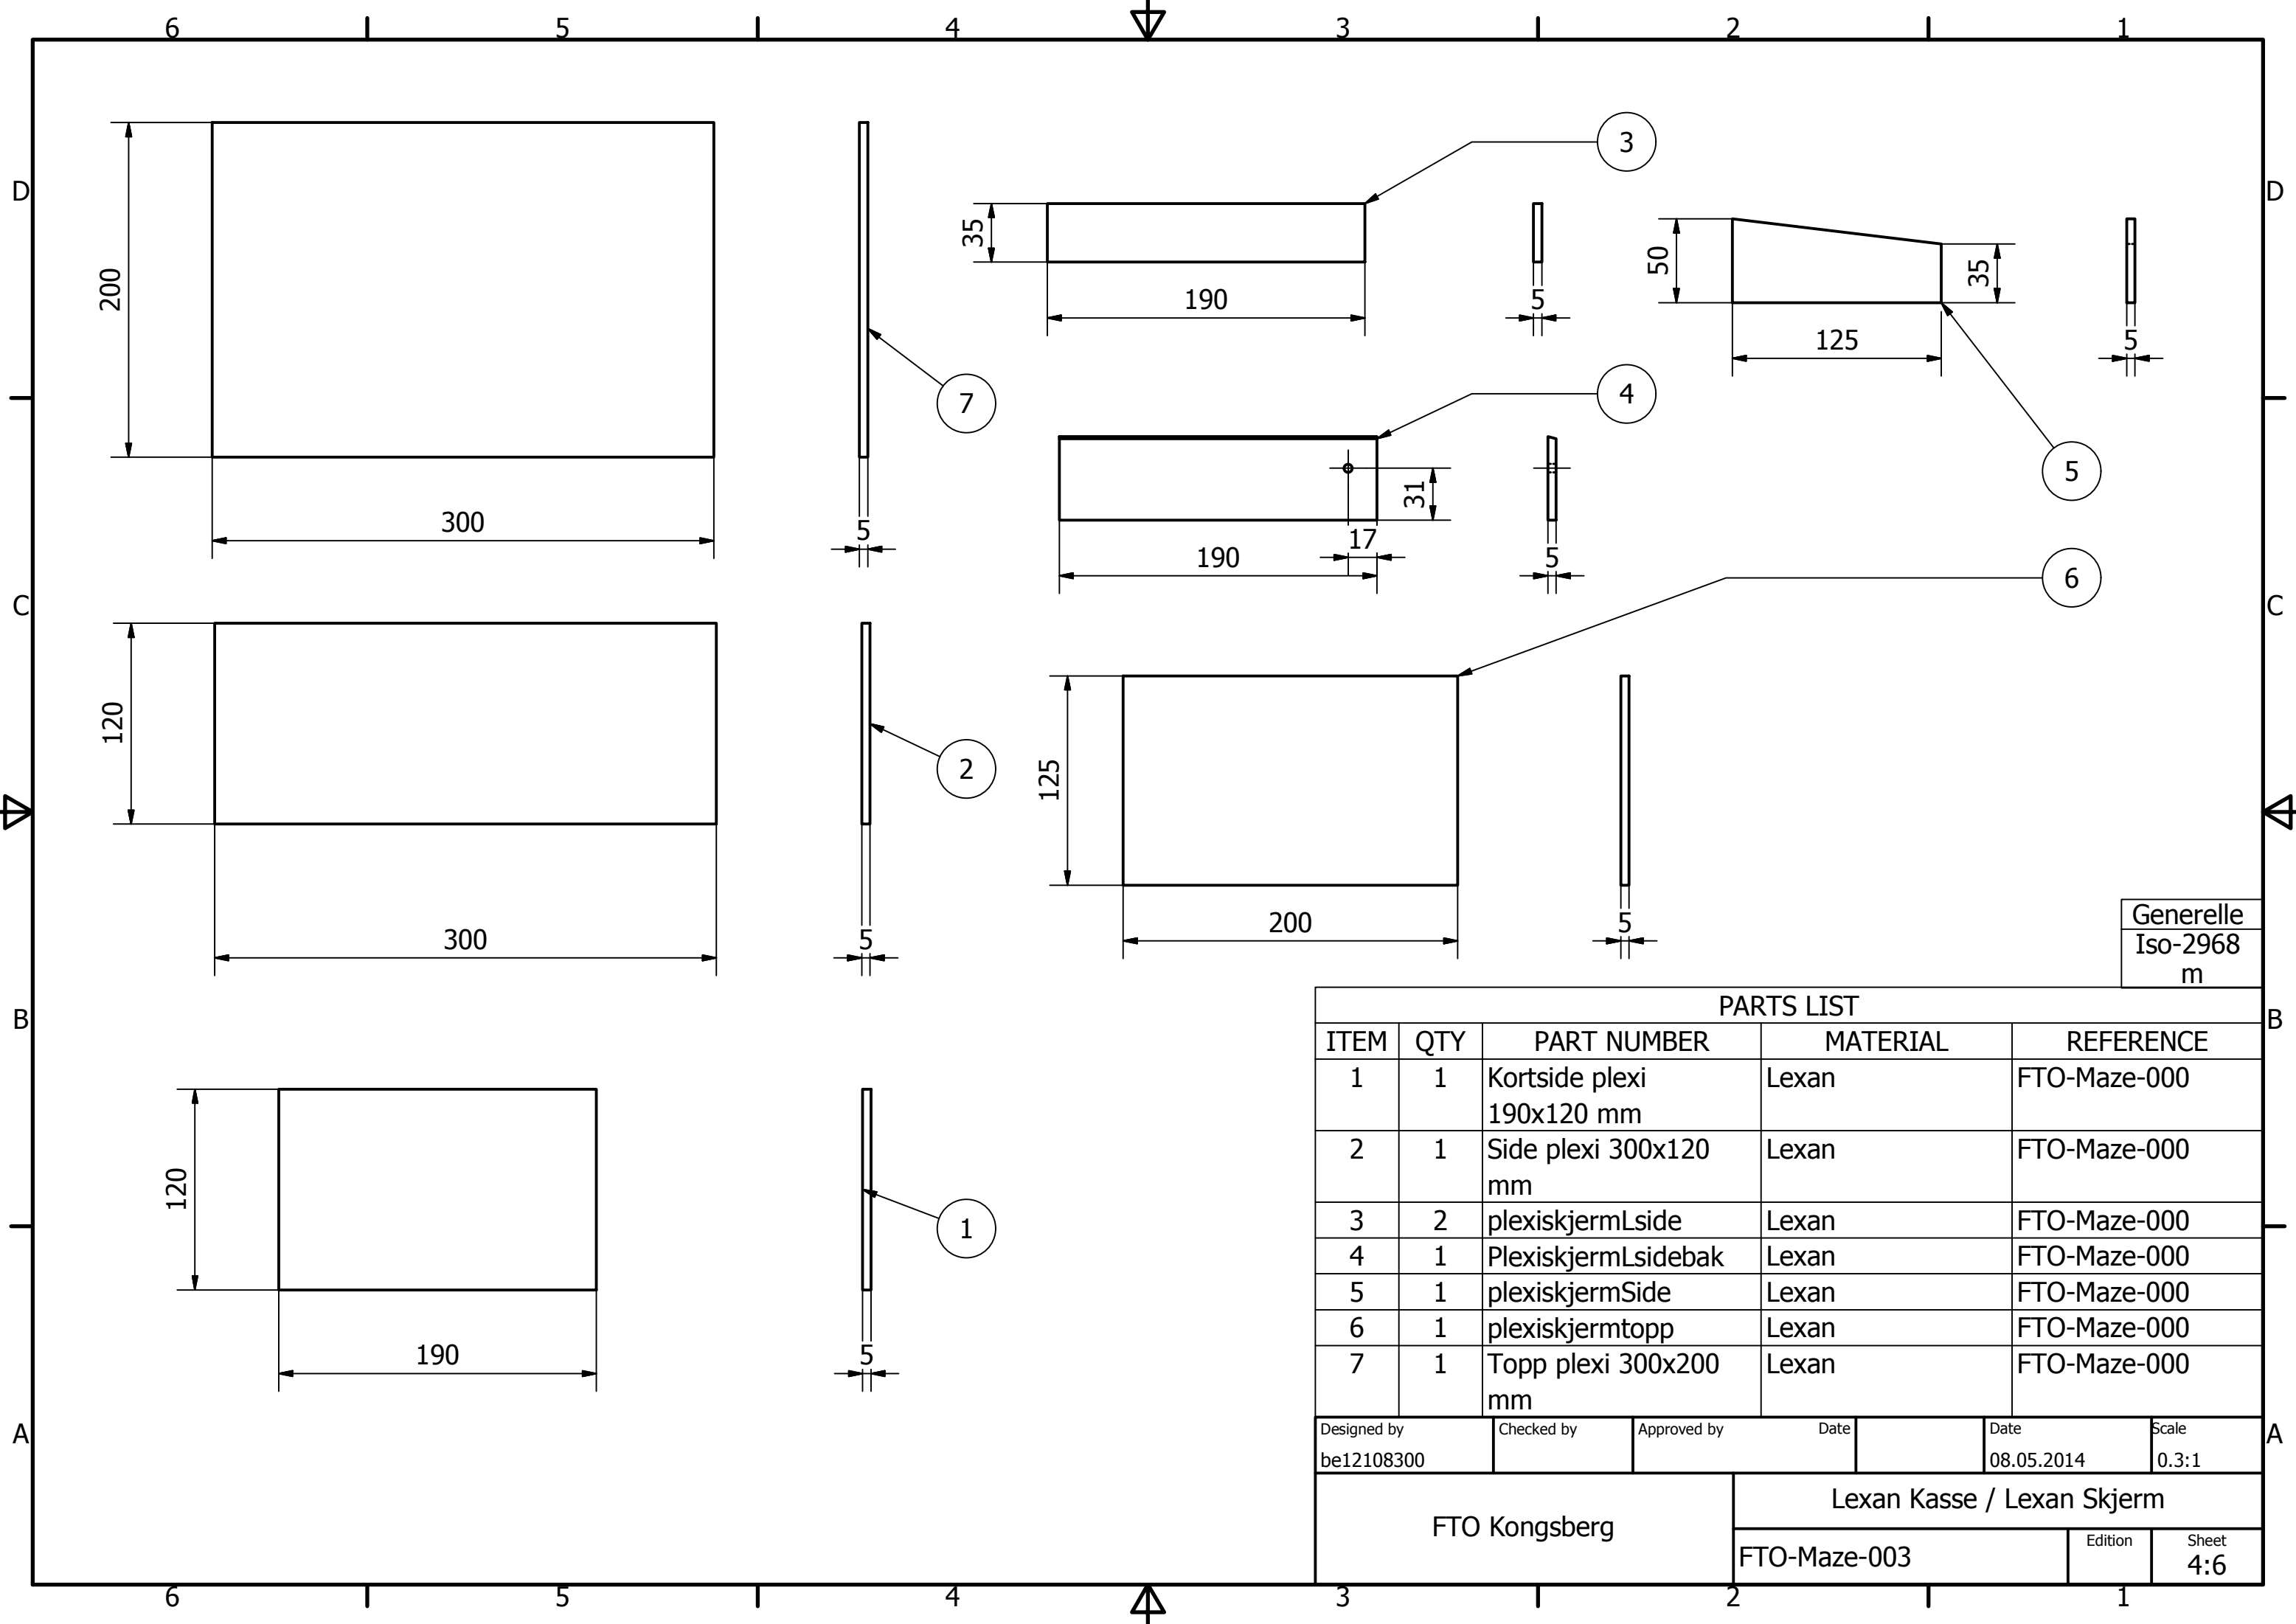

PARTS LIST						
ITEM	QTY	PART NUMBER	MATERIAL	REFERENCE		
1	2	LEnde90	MDF	FTO-Maze-002		
2	1	lokk90	MDF	FTO-Maze-002		
3	2	LSide90	MDF	FTO-Maze-002		
4	2	Endeplate90	MDF	FTO-Maze-002		
5	2	Sideplate	MDF	FTO-Maze-001		
6	2	Bunnplate	MDF	FTO-Maze-002		
7	8	Hjørnefeste	Riflet Aluminium	FTO-Maze-004		
8	1	Alternativ 4 Fto ramme 19 mm Indre radius	Kobberør	FTO-Maze-005		
9	1	Lexan Skjerm	Lexan	FTO-Maze-003		
10	1	Håndtak	Plast			
11	1	Lexan kasse	Lexan	FTO-Maze-003		
12	1	ring	Kobber			
13	1	tastatur	Parallax			
Designed by		Checked by	Approved by	Date	Date	Scale
be12108300					08.05.2014	0.19:1
FTO Kongsberg			Sammenstilling FTO-Maze			
			FTO-Maze-000		Edition	Sheet
						1/6

Generelle
 Iso-2968
 m

PARTS LIST				
ITEM	QTY	PART NUMBER	MATERIAL	REFERENCE
1	1	Komponentplate	MDF	FTO-Maze-000
2	1	Sideplate	MDF	FTO-Maze-000
3	1	Sideplate med hull	MDF	FTO-Maze-000
Designed by be12108300		Checked by	Approved by	Date 08.05.2014
FTO Kongsberg		Komponentplate / Langsider		
		FTO-Maze-001	Edition	Sheet 2/6

Generelle
 Iso-2968
 m

PARTS LIST				
ITEM	QTY	PART NUMBER	MATERIAL	REFERENCE
1	1	Bunnplate	MDF	FTO-Maze-000
2	2	LEnde90	MDF	FTO-Maze-000
3	1	lokk90	MDF	FTO-Maze-000
4	2	LSide90	MDF	FTO-Maze-000
5	2	Endeplate90	MDF	FTO-Maze-000
Designed by be12108300		Checked by	Approved by	Date 08.05.2014
FTO Kongsberg		Bunnplate / Endeplate / lokk		
		FTO-Maze-002		Edition Sheet 3/6

Date: 08.05.2014
 Scale: 0.2:1

Generelle
Iso-2968
m

PARTS LIST				
ITEM	QTY	PART NUMBER	MATERIAL	REFERENCE
1	1	Kortside plexi 190x120 mm	Lexan	FTO-Maze-000
2	1	Side plexi 300x120 mm	Lexan	FTO-Maze-000
3	2	plexiskjermLside	Lexan	FTO-Maze-000
4	1	PlexiskjermLsidebak	Lexan	FTO-Maze-000
5	1	plexiskjermSide	Lexan	FTO-Maze-000
6	1	plexiskjermtopp	Lexan	FTO-Maze-000
7	1	Topp plexi 300x200 mm	Lexan	FTO-Maze-000