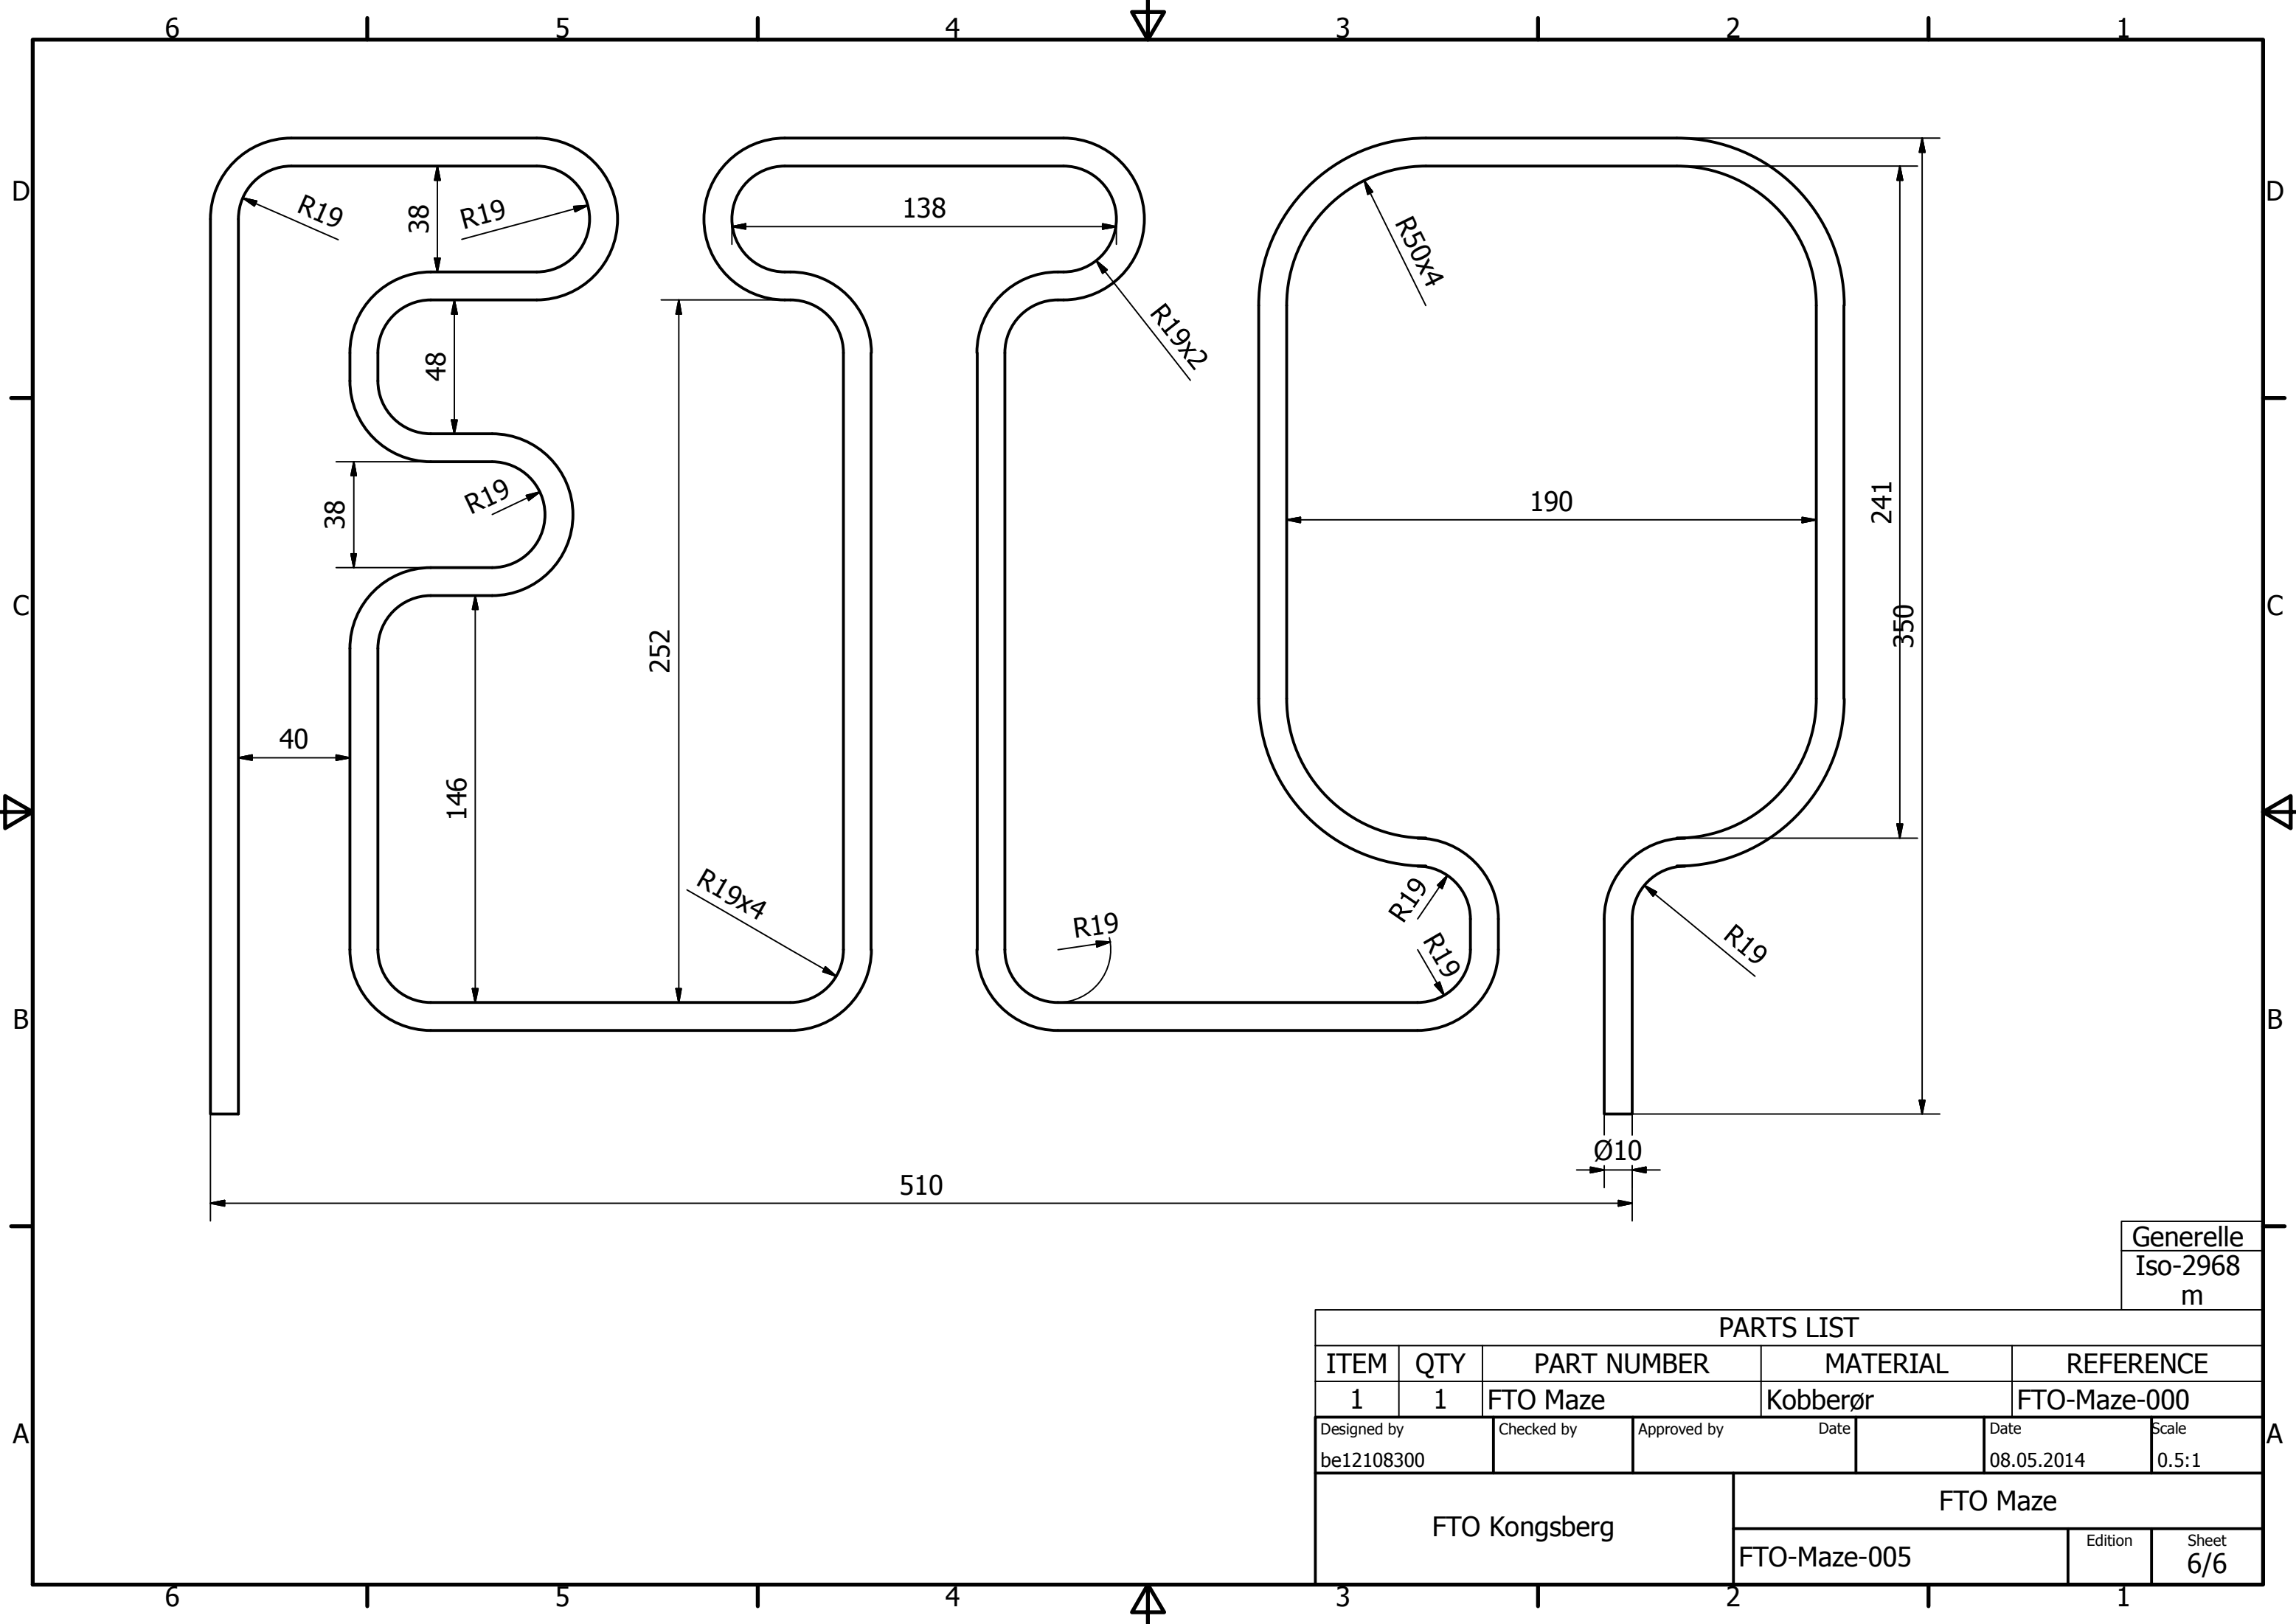

Generelle
Iso-2968
m

PARTS LIST					
ITEM	QTY	PART NUMBER	MATERIAL	REFERENCE	
1	1	FTO Maze	Kobberør	FTO-Maze-000	
Designed by be12108300		Checked by	Approved by	Date	Scale
				08.05.2014	0.5:1
FTO Kongsberg			FTO Maze		
			FTO-Maze-005		Edition Sheet 6/6