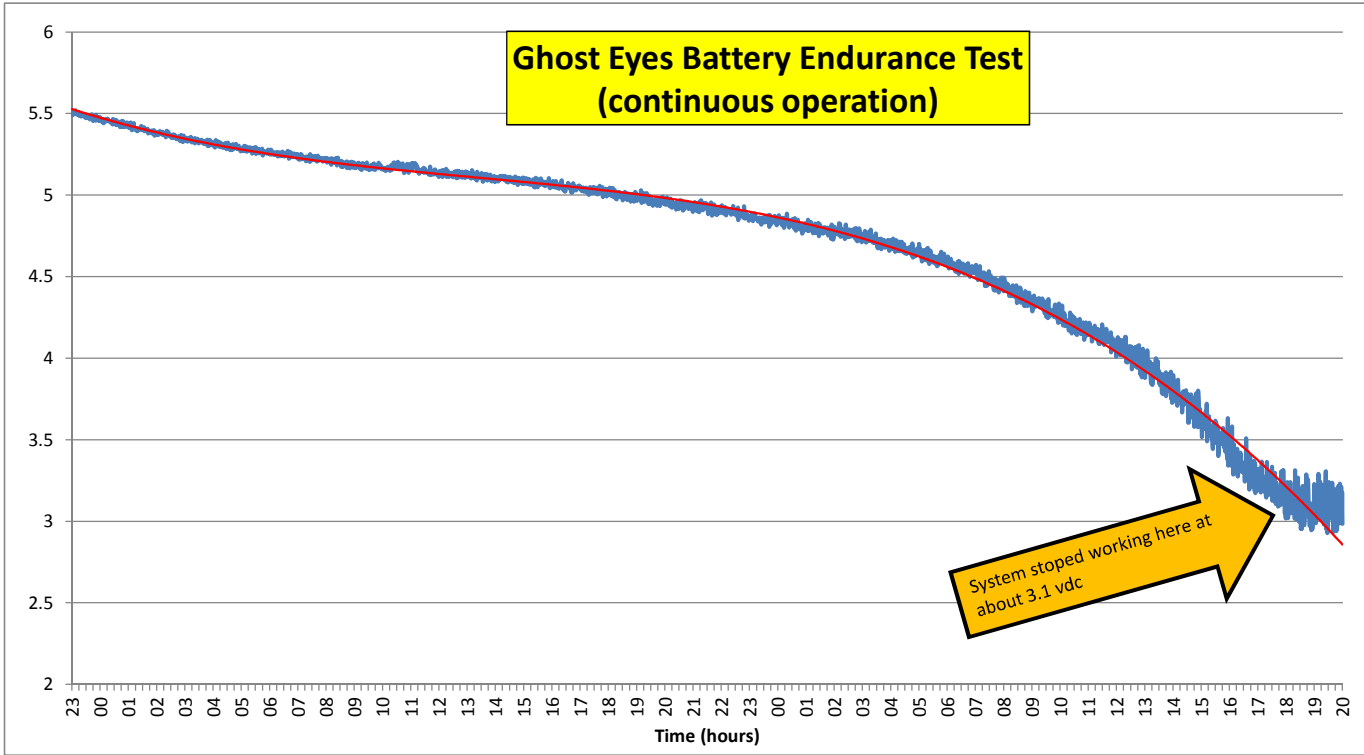

**Ghost Eyes Battery Endurance Test
(continuous operation)**

System stoped working here at
about 3.1 vdc