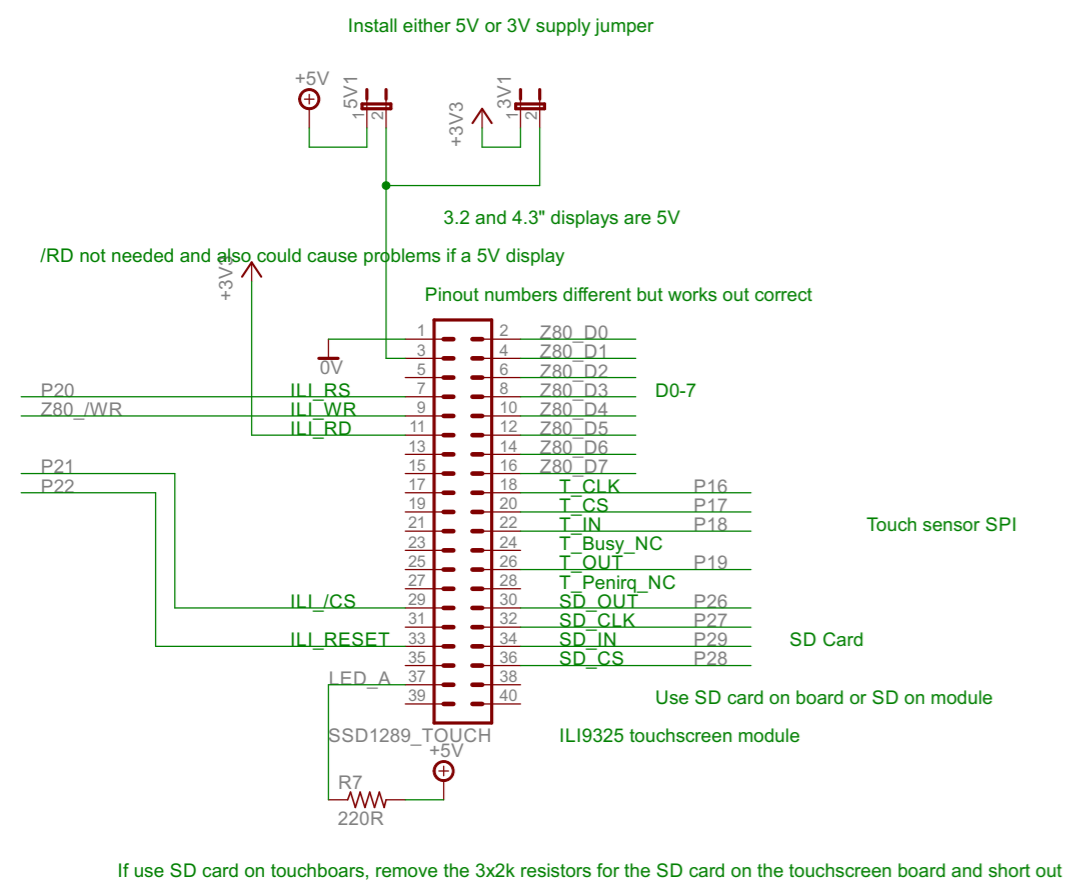

Regulators

VG/TV

Audio Out

Keyboard

Touchscreen

I2C port expander (optional)

SD card