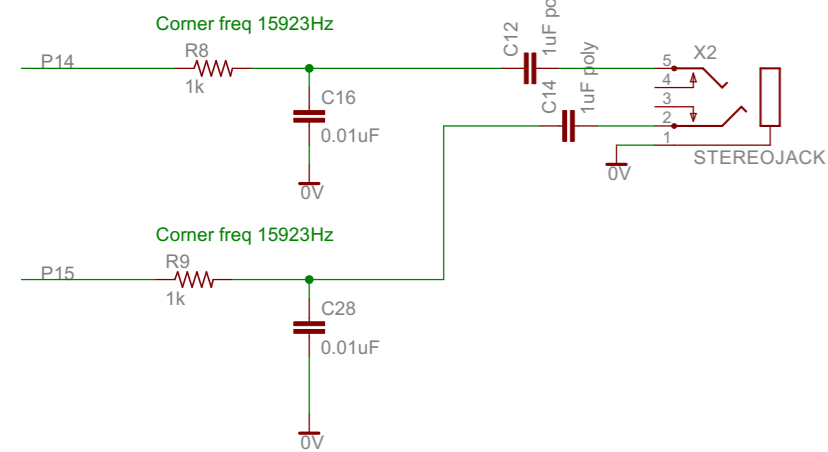

Regulators

VG/TV

Audio Out

Keyboard

Touchscreen

I2C port expander (optional)

SD card