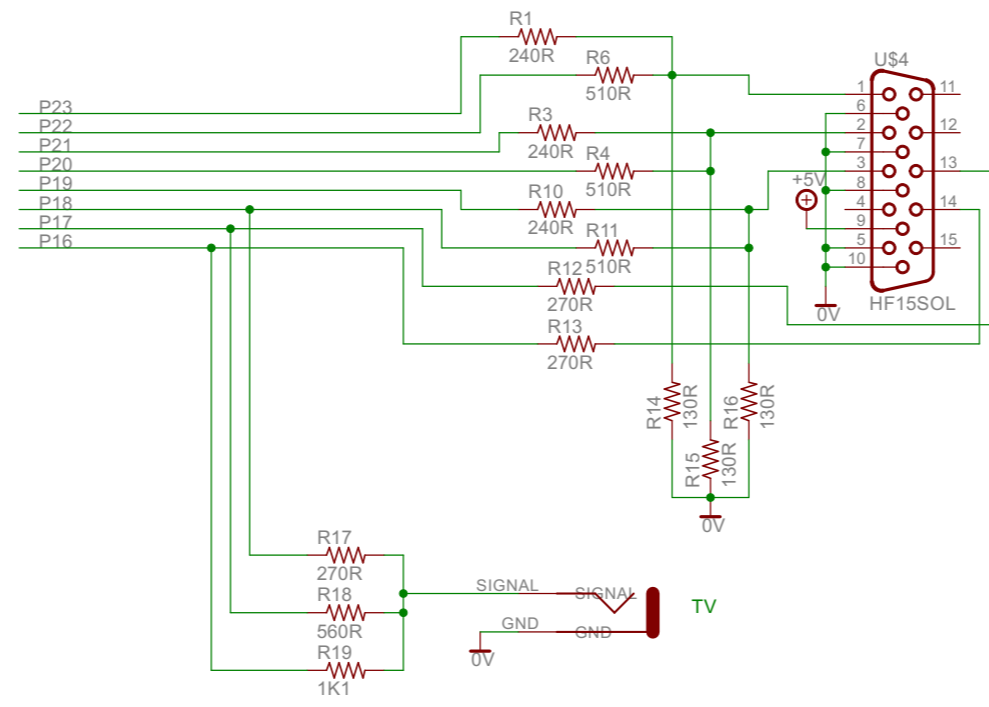

Regulators

VG/TV

Audio Out

Keyboard

Touchscreen

I2C port expander (optional)

SD card