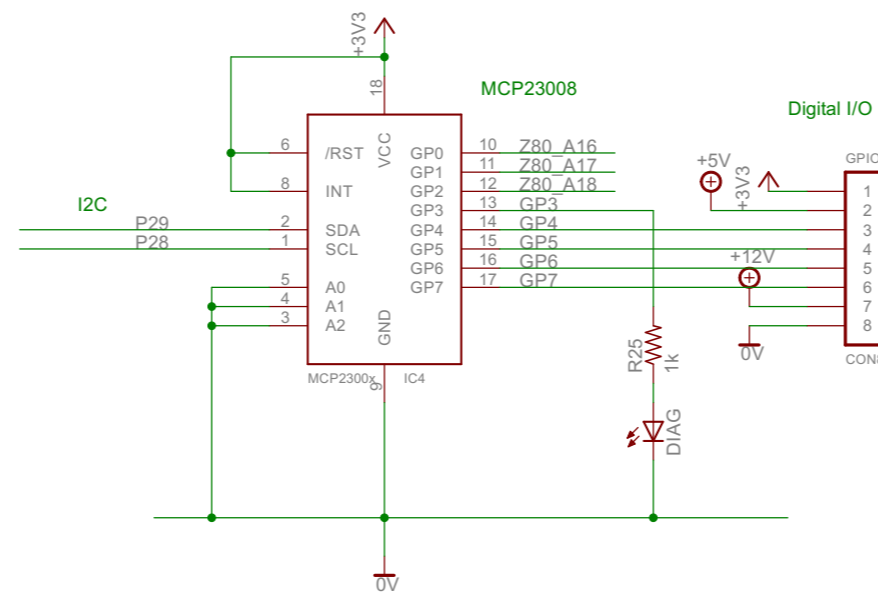

Regulators

VG/TV

Audio Out

Keyboard

Touchscreen

I2C port expander (optional)

SD card