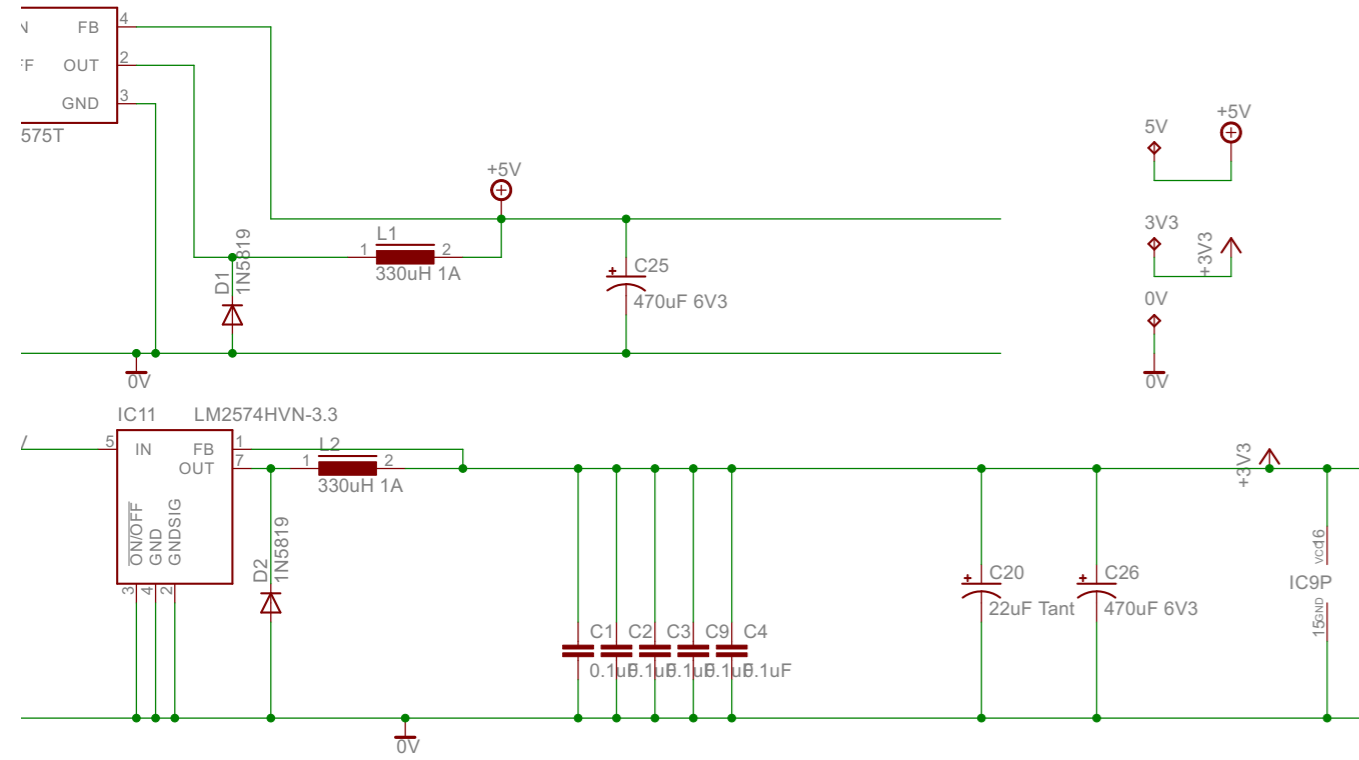

Regulators

VG/TV

Audio Out

Keyboard

Touchscreen

I2C port expander (optional)

SD card