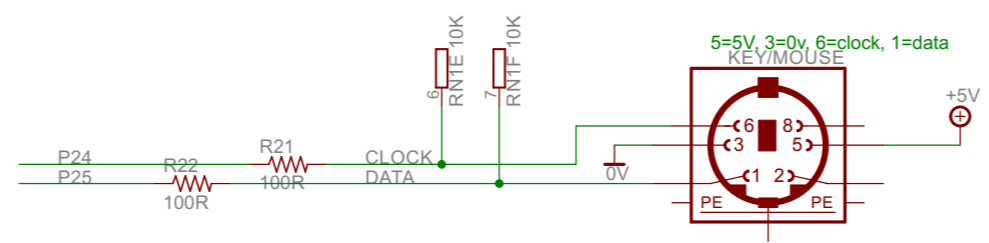

Regulators

VG/TV

Audio Out

Keyboard

Touchscreen

I2C port expander (optional)

SD card