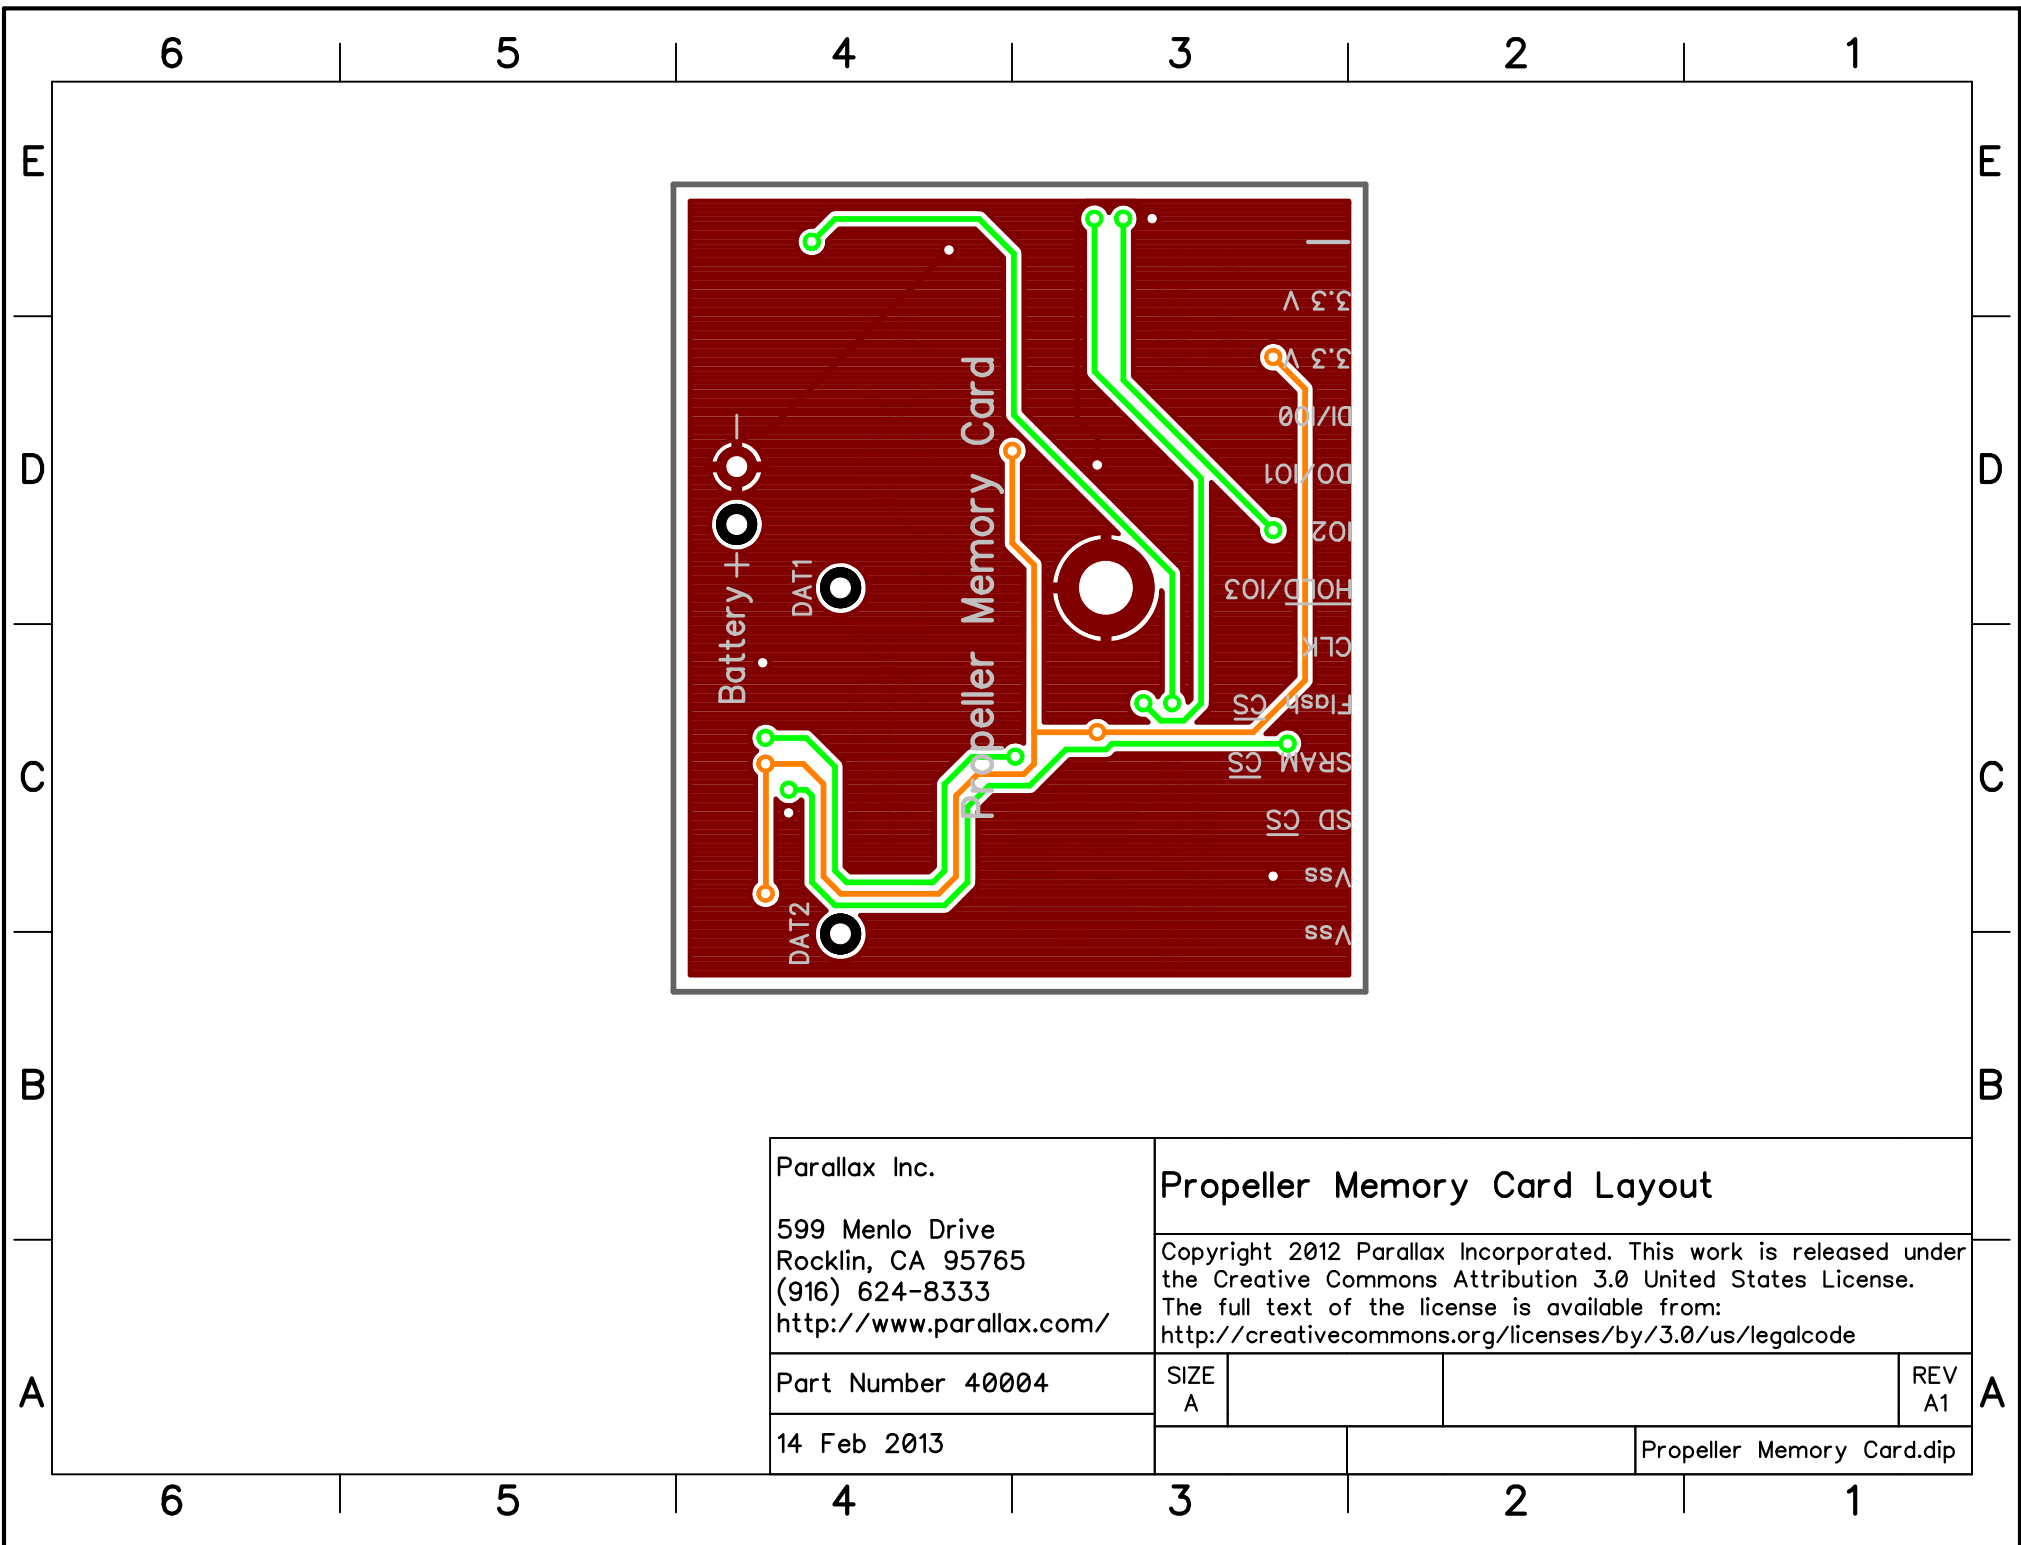

Part Number 40004

SIZE
A

REV
A1

14 Feb 2013

Propeller Memory Card.dip

Parallax Inc.
 599 Menlo Drive
 Rocklin, CA 95765
 (916) 624-8333
<http://www.parallax.com/>

Propeller Memory Card Layout

Copyright 2012 Parallax Incorporated. This work is released under the Creative Commons Attribution 3.0 United States License. The full text of the license is available from: <http://creativecommons.org/licenses/by/3.0/us/legalcode>