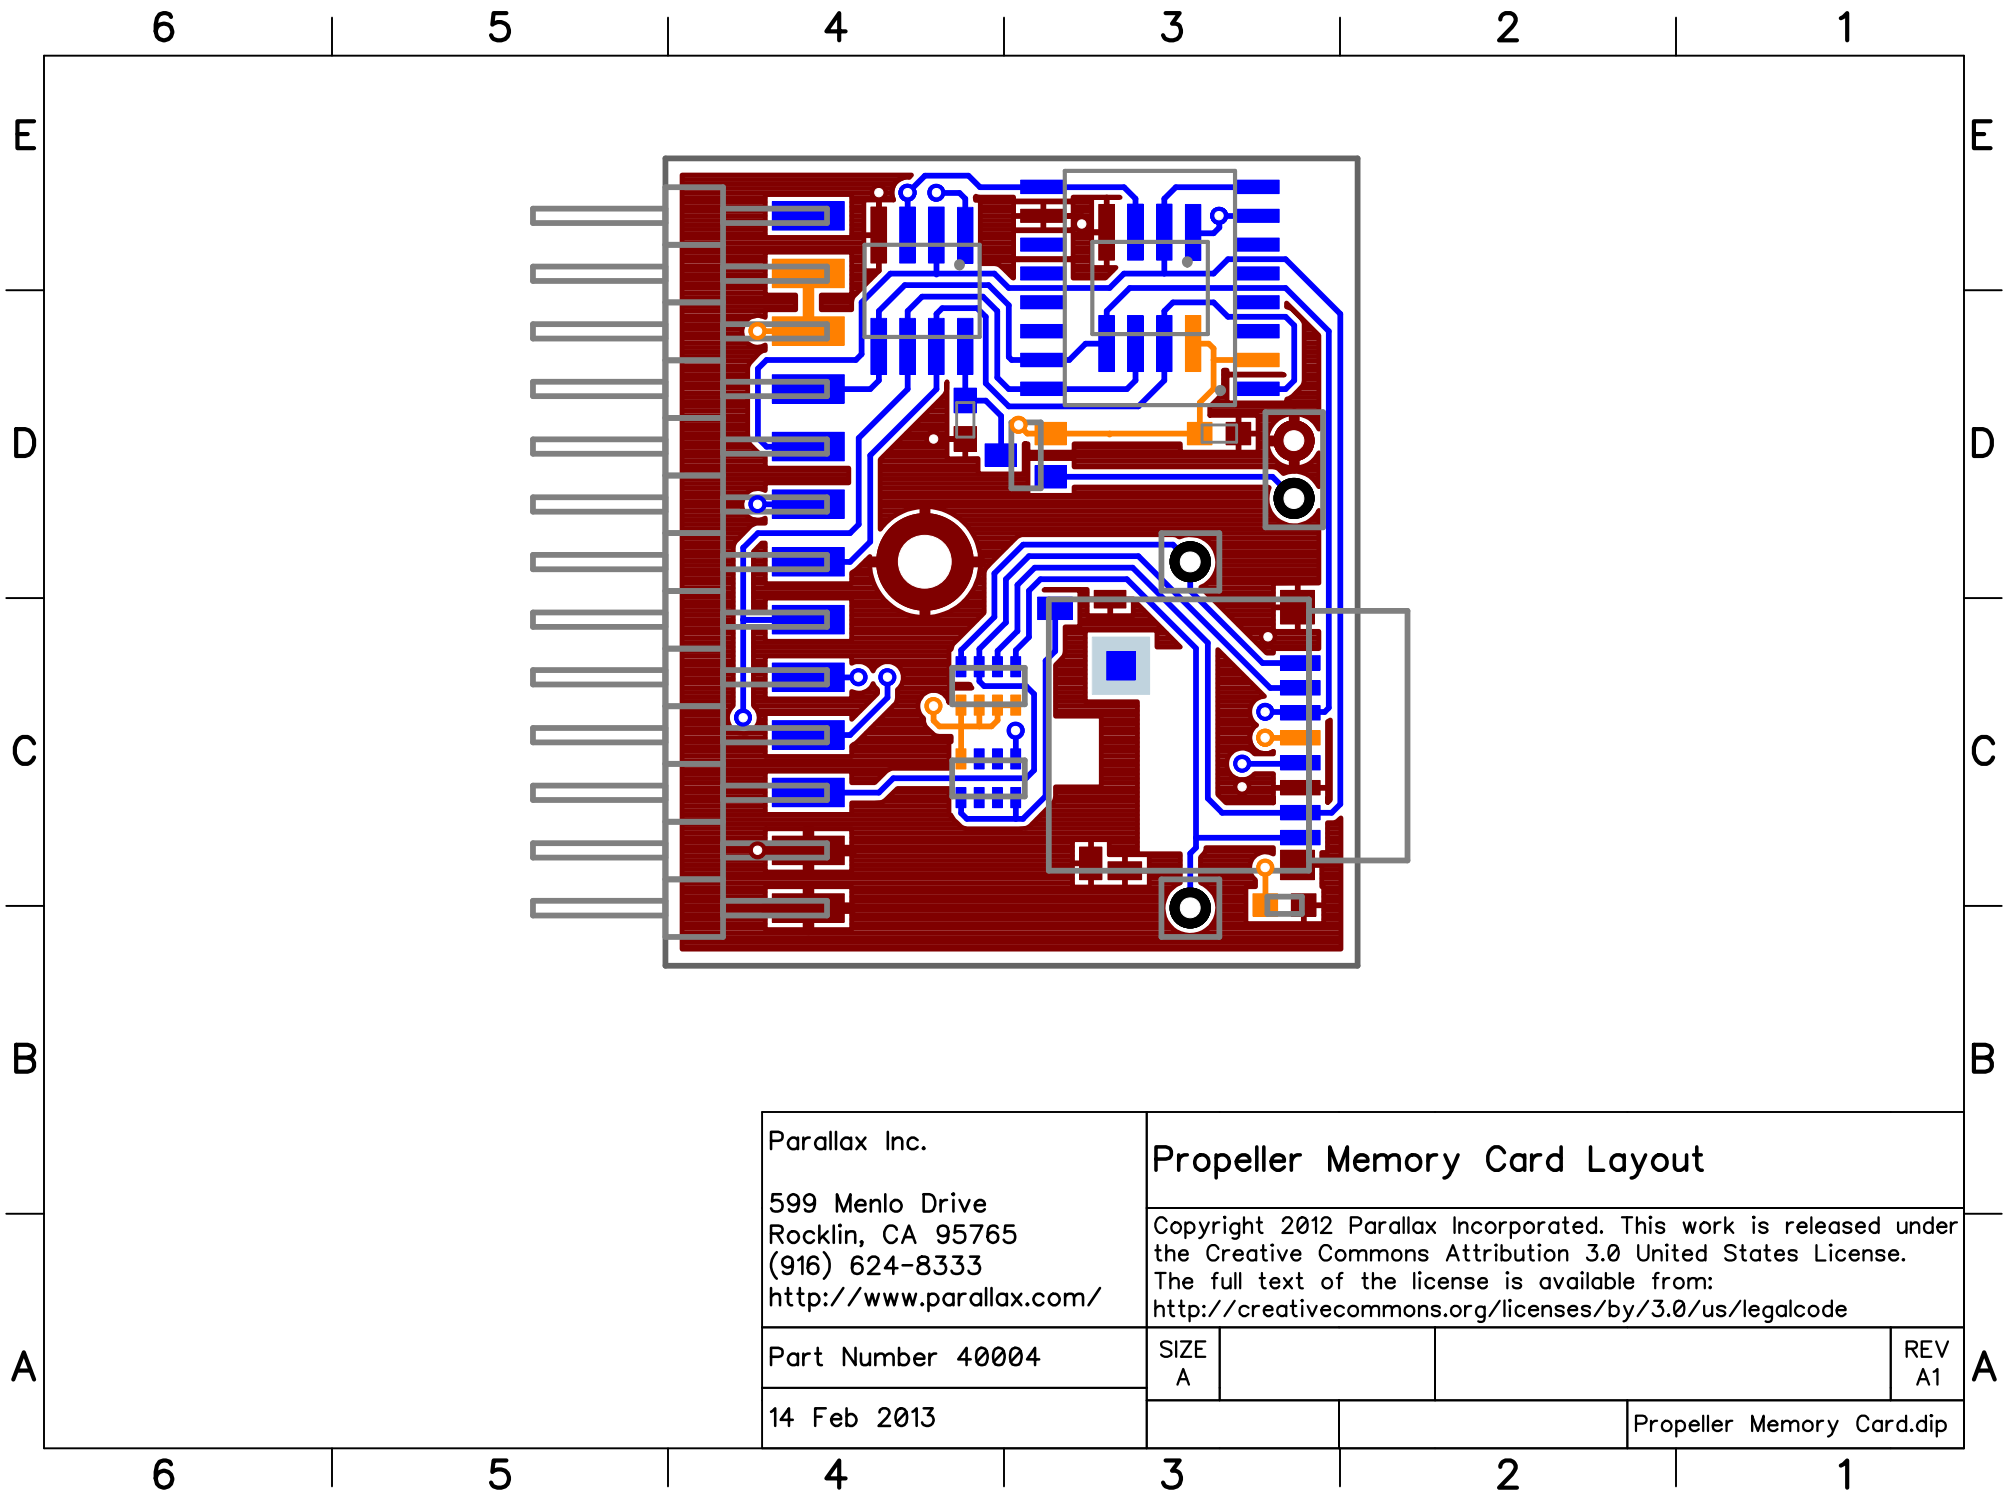

Part Number 40004	SIZE A			REV A1
14 Feb 2013				

Parallax Inc.
 599 Menlo Drive
 Rocklin, CA 95765
 (916) 624-8333
<http://www.parallax.com/>

Propeller Memory Card Layout

Copyright 2012 Parallax Incorporated. This work is released under the Creative Commons Attribution 3.0 United States License. The full text of the license is available from: <http://creativecommons.org/licenses/by/3.0/us/legalcode>

Part Number 40004

SIZE
A

REV
A1

14 Feb 2013

Propeller Memory Card.dip

Parallax Inc.
 599 Menlo Drive
 Rocklin, CA 95765
 (916) 624-8333
<http://www.parallax.com/>

Propeller Memory Card Layout

Copyright 2012 Parallax Incorporated. This work is released under the Creative Commons Attribution 3.0 United States License. The full text of the license is available from: <http://creativecommons.org/licenses/by/3.0/us/legalcode>