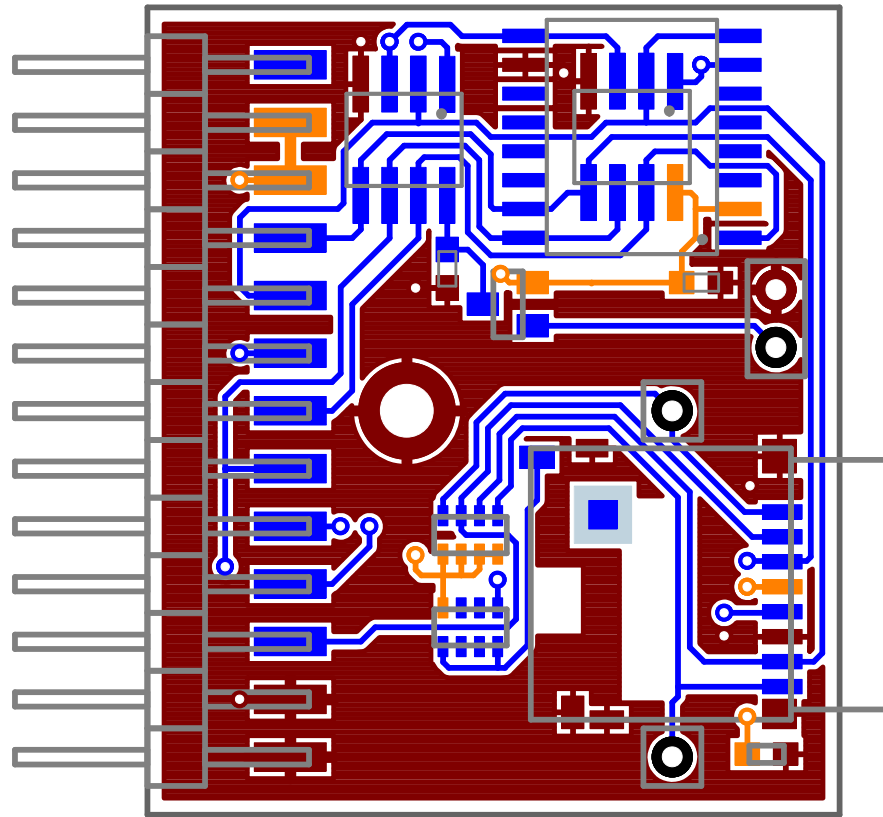

Parallax Inc.
 599 Menlo Drive
 Rocklin, CA 95765
 (916) 624-8333
<http://www.parallax.com/>

Propeller Memory Card Schematic

Copyright 2012 Parallax Incorporated. This work is released under the Creative Commons Attribution 3.0 United States License. The full text of the license is available from: <http://creativecommons.org/licenses/by/3.0/us/legalcode>

Part Number 40004	SIZE A			REV A1
14 Feb 2013				

Parallax Inc.
 599 Menlo Drive
 Rocklin, CA 95765
 (916) 624-8333
<http://www.parallax.com/>

Propeller Memory Card Layout

Copyright 2012 Parallax Incorporated. This work is released under the Creative Commons Attribution 3.0 United States License. The full text of the license is available from: <http://creativecommons.org/licenses/by/3.0/us/legalcode>

Part Number 40004

SIZE
A

REV
A1

14 Feb 2013

Propeller Memory Card.dip

Parallax Inc.
 599 Menlo Drive
 Rocklin, CA 95765
 (916) 624-8333
<http://www.parallax.com/>

Propeller Memory Card Layout

Copyright 2012 Parallax Incorporated. This work is released under the Creative Commons Attribution 3.0 United States License. The full text of the license is available from: <http://creativecommons.org/licenses/by/3.0/us/legalcode>