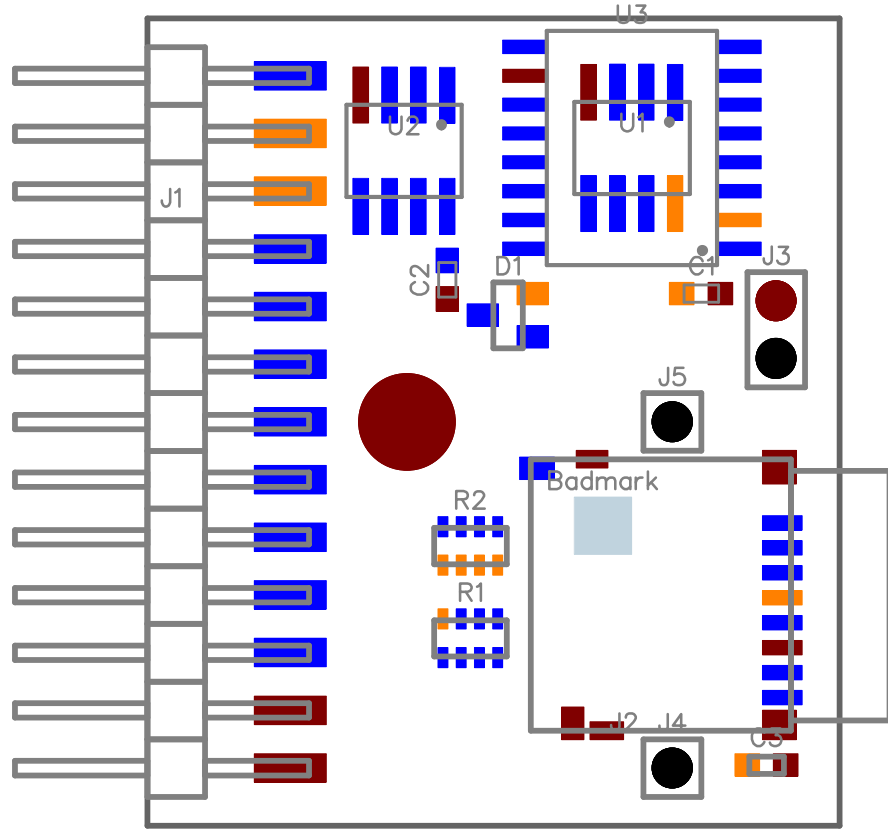

Part Number 40004

SIZE
A

REV
A1

14 Feb 2013

Propeller Memory Card.dip

Parallax Inc.
 599 Menlo Drive
 Rocklin, CA 95765
 (916) 624-8333
<http://www.parallax.com/>

Propeller Memory Card Layout

Copyright 2012 Parallax Incorporated. This work is released under the Creative Commons Attribution 3.0 United States License. The full text of the license is available from: <http://creativecommons.org/licenses/by/3.0/us/legalcode>

Part Number 40004

SIZE A			REV A1
-----------	--	--	-----------

14 Feb 2013

Propeller Memory Card.dip

Parallax Inc.
 599 Menlo Drive
 Rocklin, CA 95765
 (916) 624-8333
<http://www.parallax.com/>

Propeller Memory Card Layout