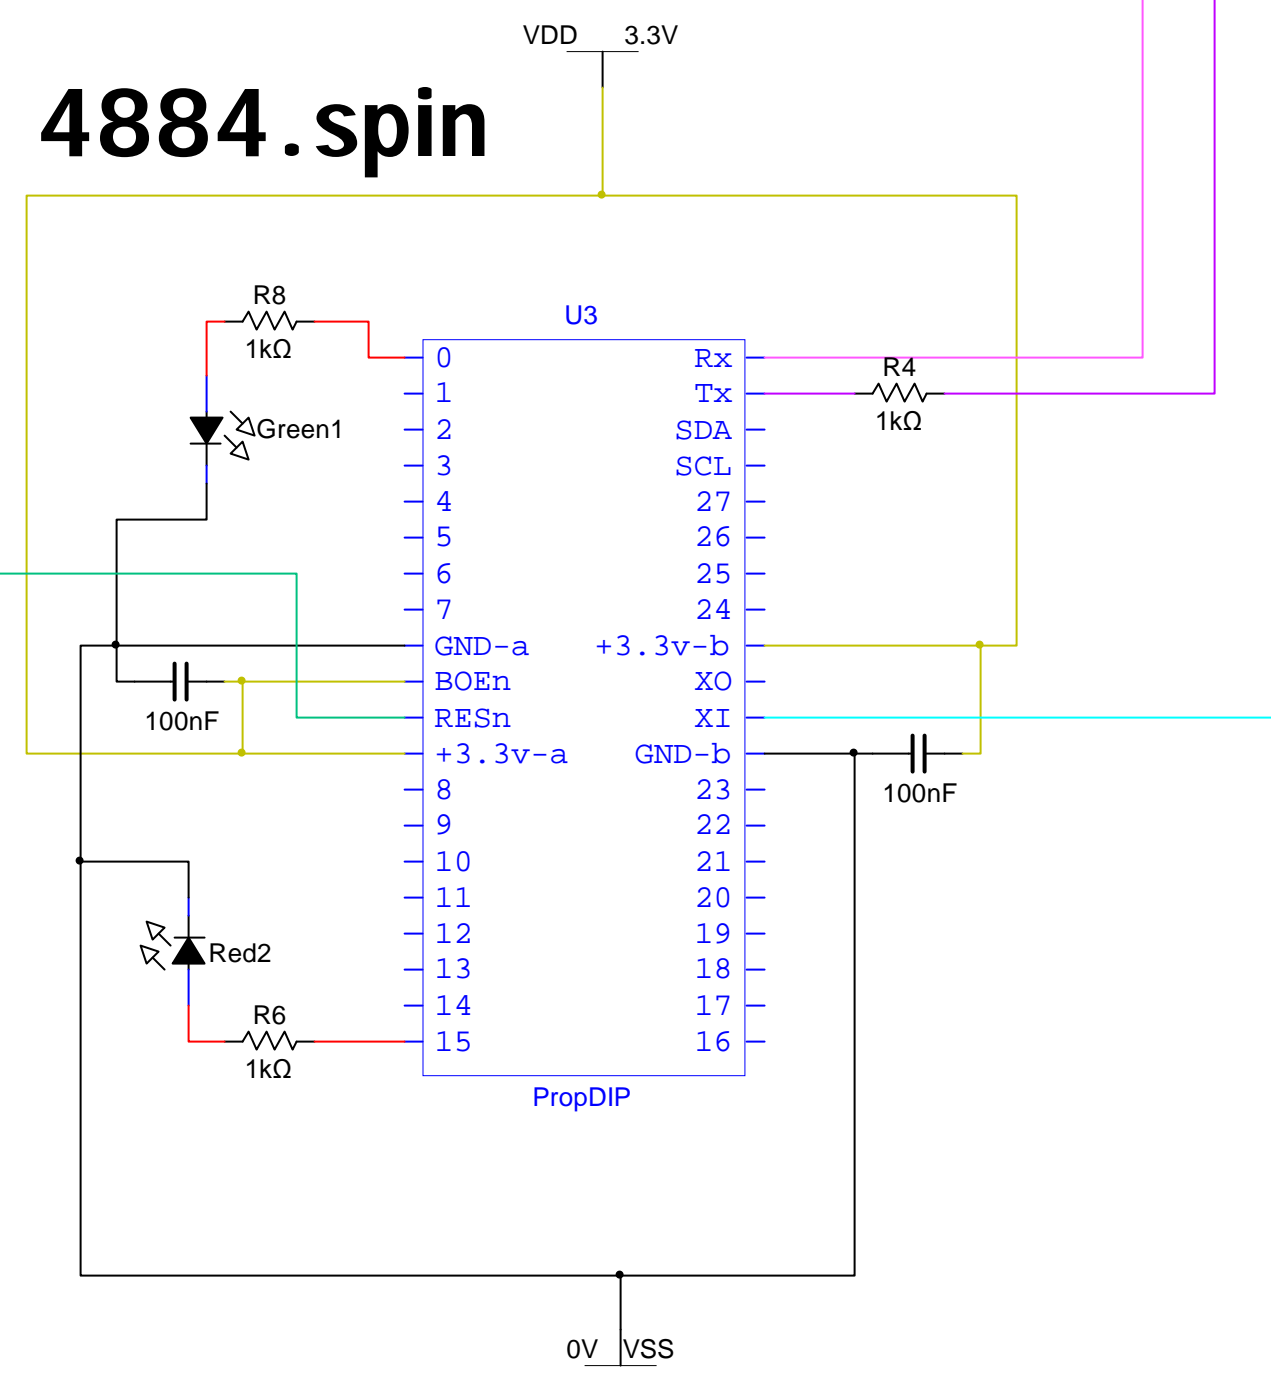

Prop BigBoy

Articulated Boiler.spin

4884.spin

4884.spin

4884.spin

4884.spin