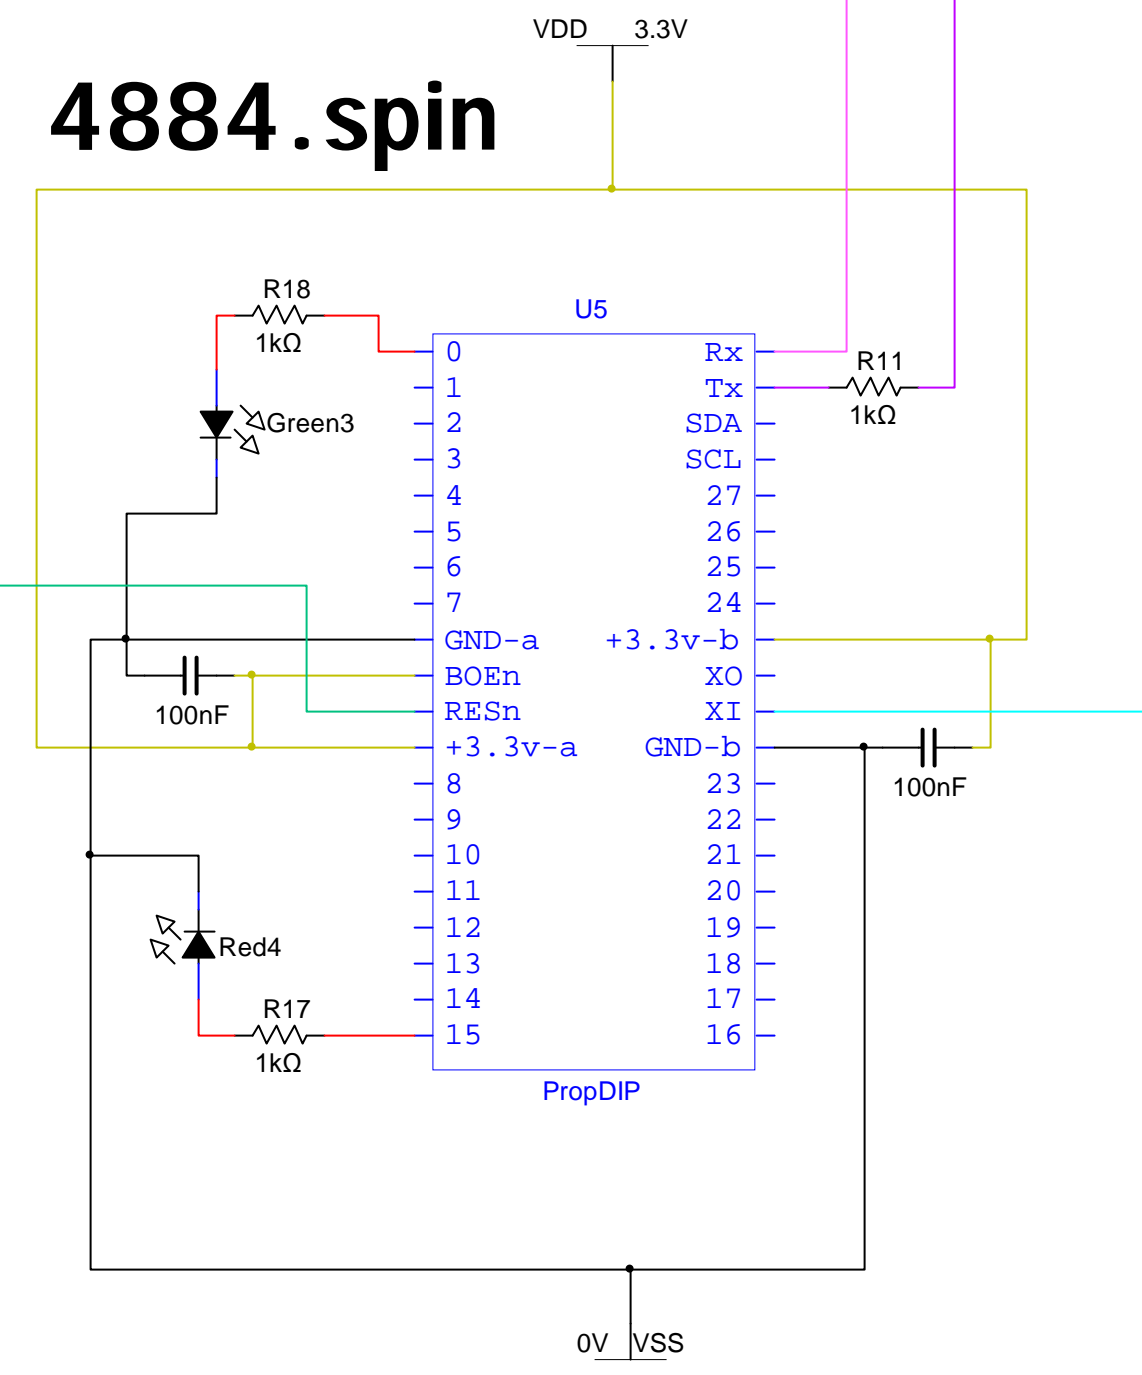

Prop BigBoy

Articulated Boiler.spin

4884.spin

4884.spin

4884.spin

4884.spin