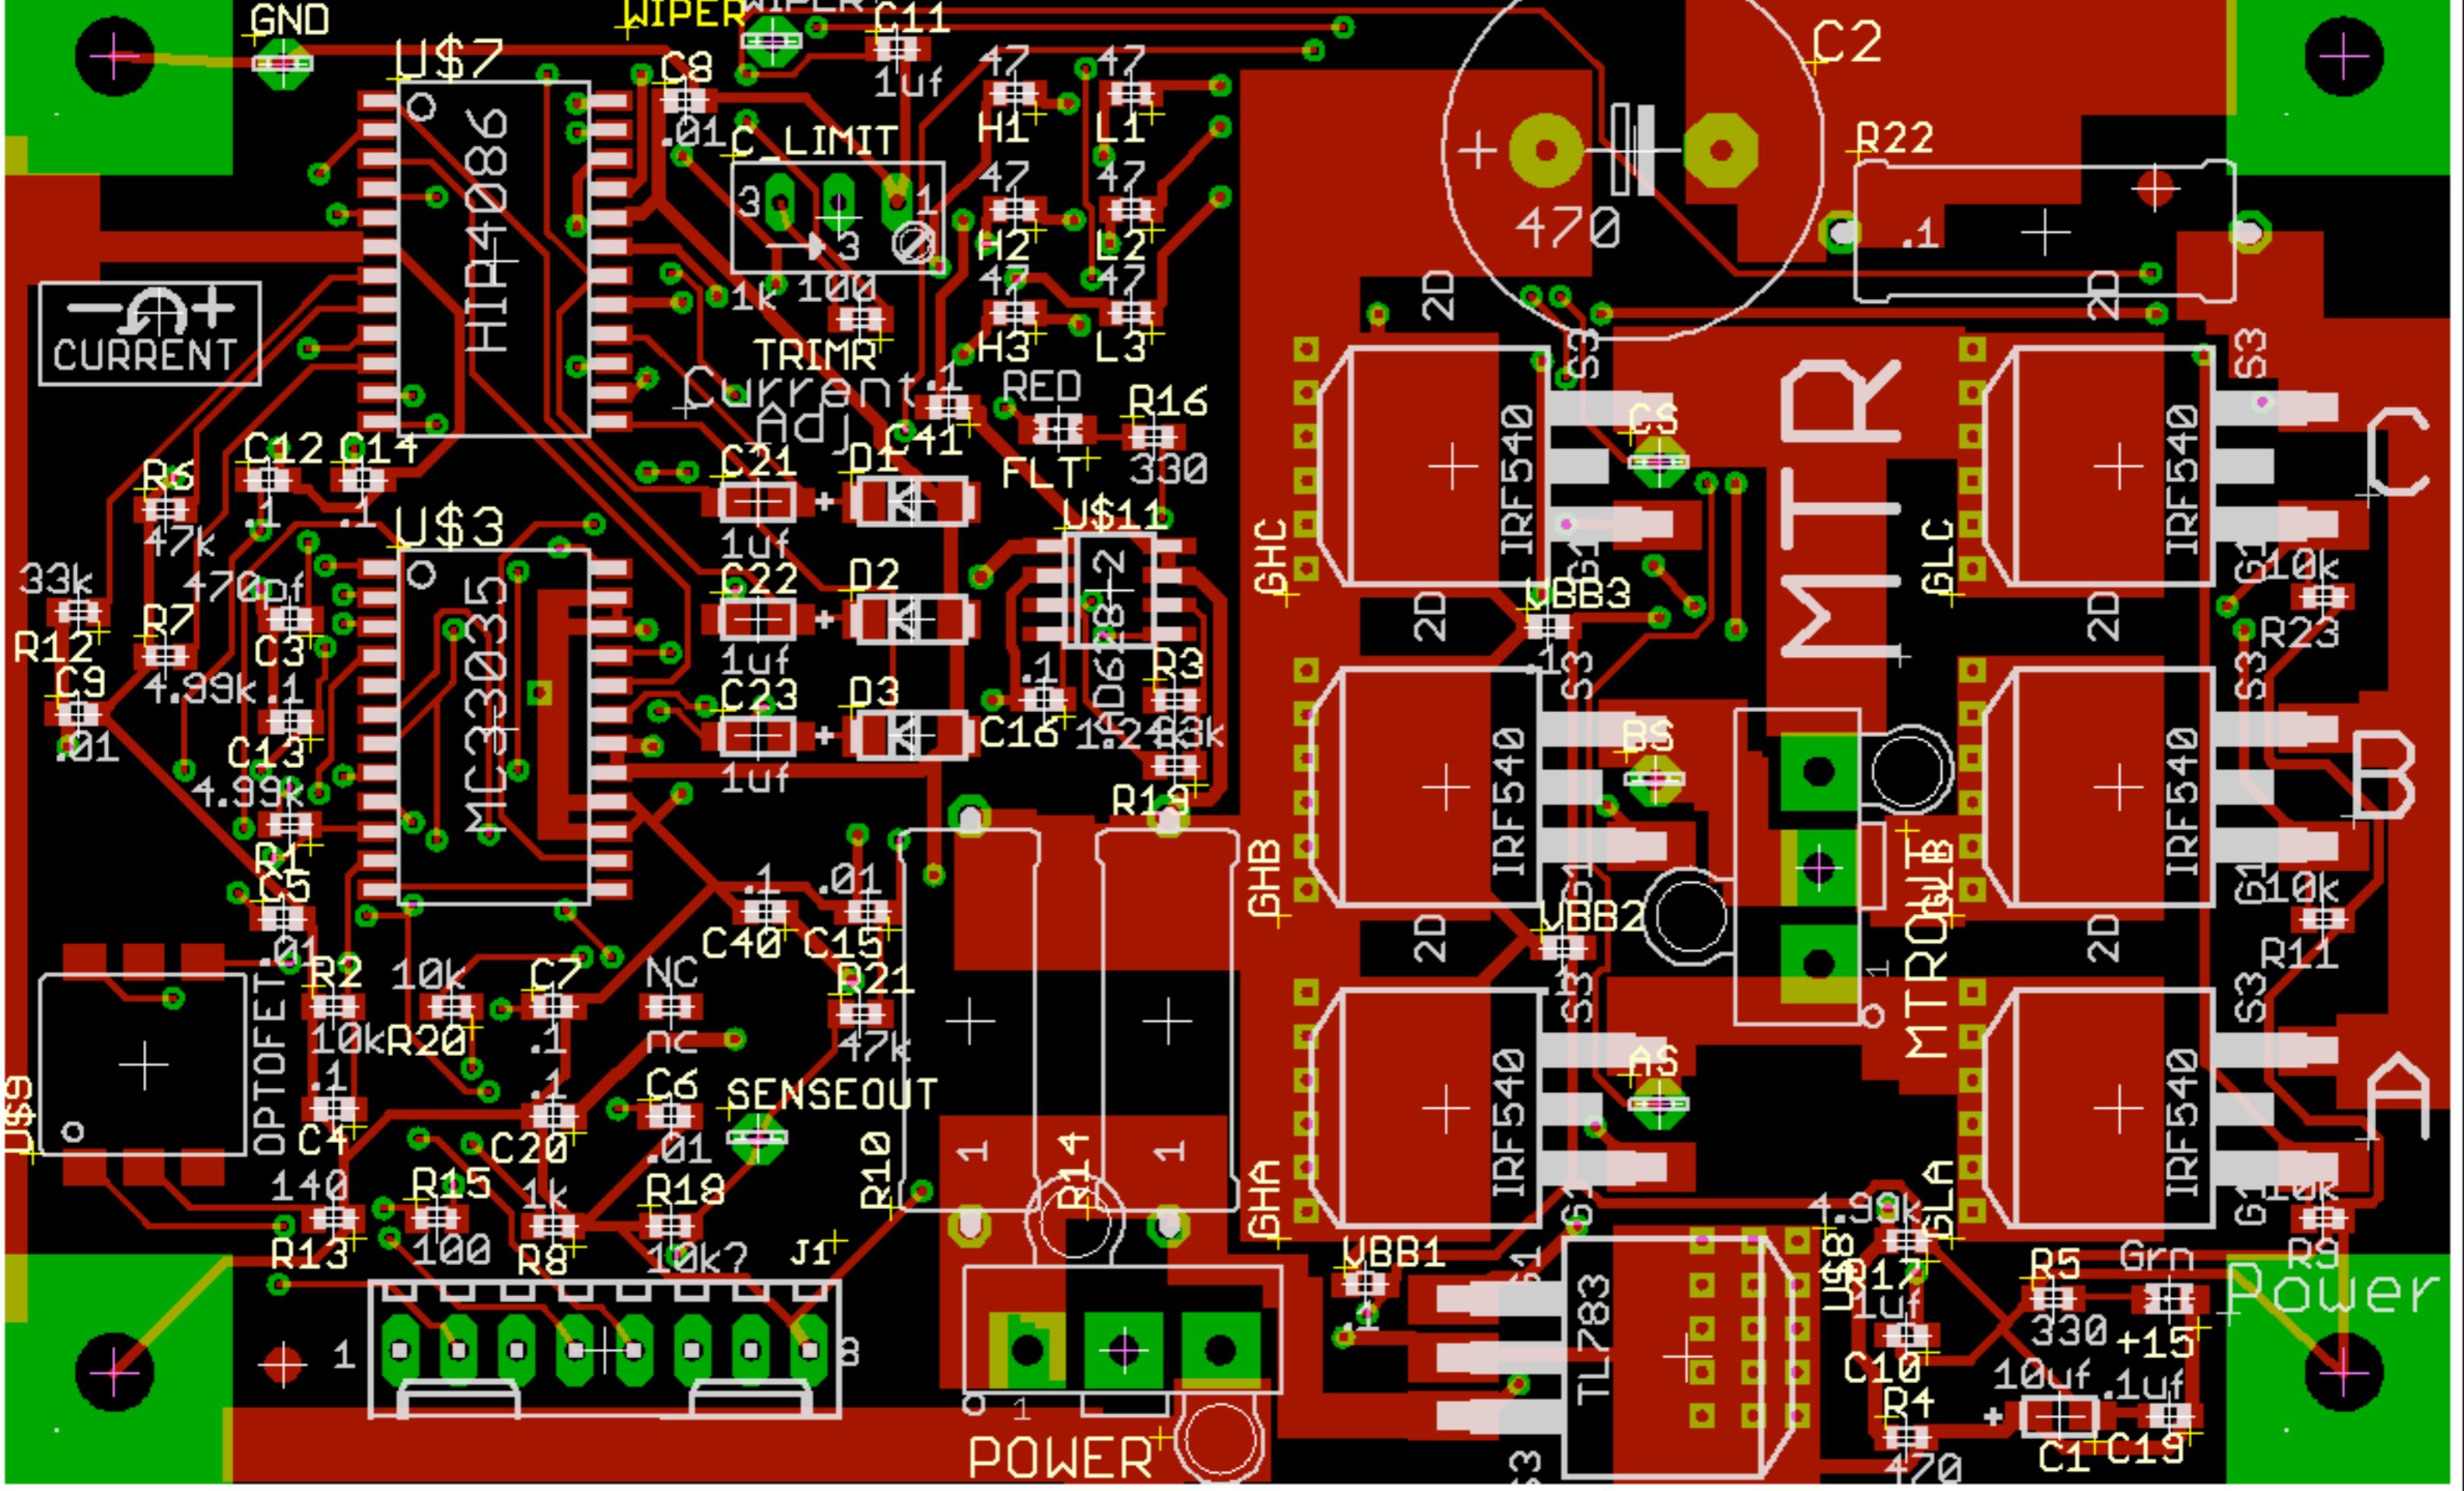

MTRDriverRev3.03.1

CURRENT

HIP4086

MC33035

TRIMR

POWER

MTR

Power