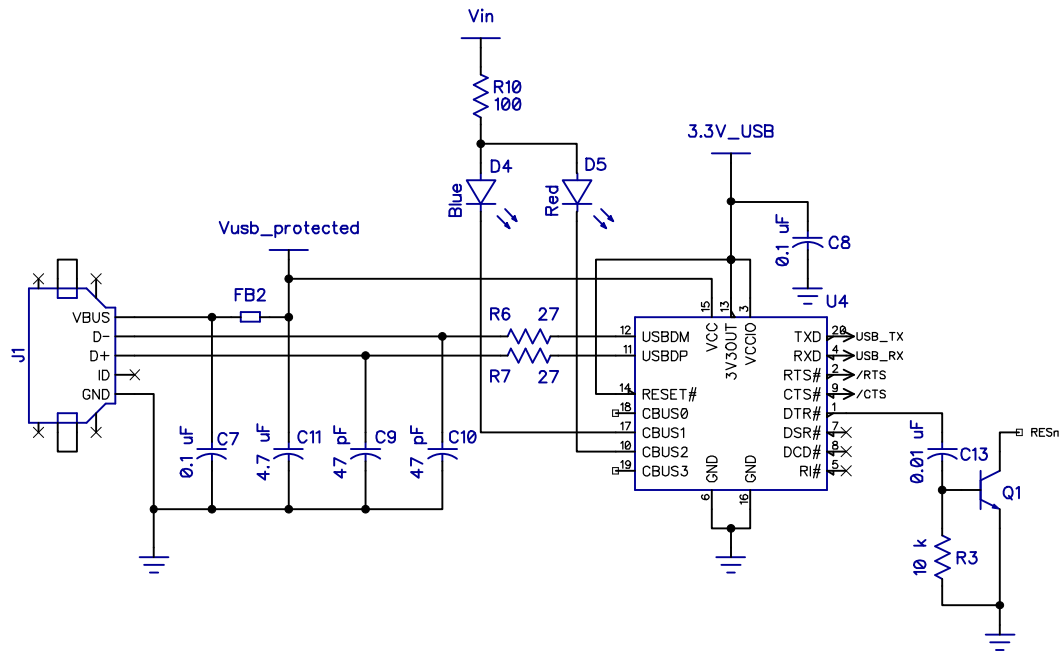

Parallax Inc.		DEF CON 22 Badge		
599 Menlo Drive Rocklin, CA 95765 (916) 624-8333 http://www.parallax.com/		Copyright 2014 Ryan Clarke, Jon Williams, David Carrier, and Parallax Incorporated. This work is released under the Creative Commons Attribution 3.0 International License. The full text of the license is available from: http://creativecommons.org/licenses/by/3.0/us/legalcode		
Part Number 51000	SIZE A	DEF CON 22 Badge Schematic.dch	REV A	A
27 May 2014				