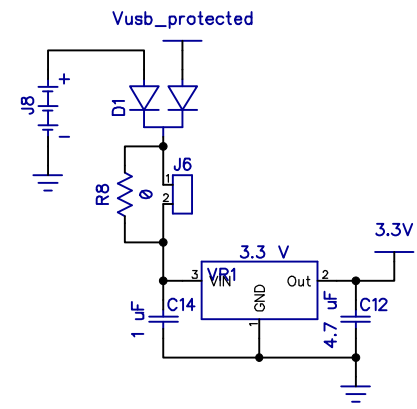

Voltage regulator